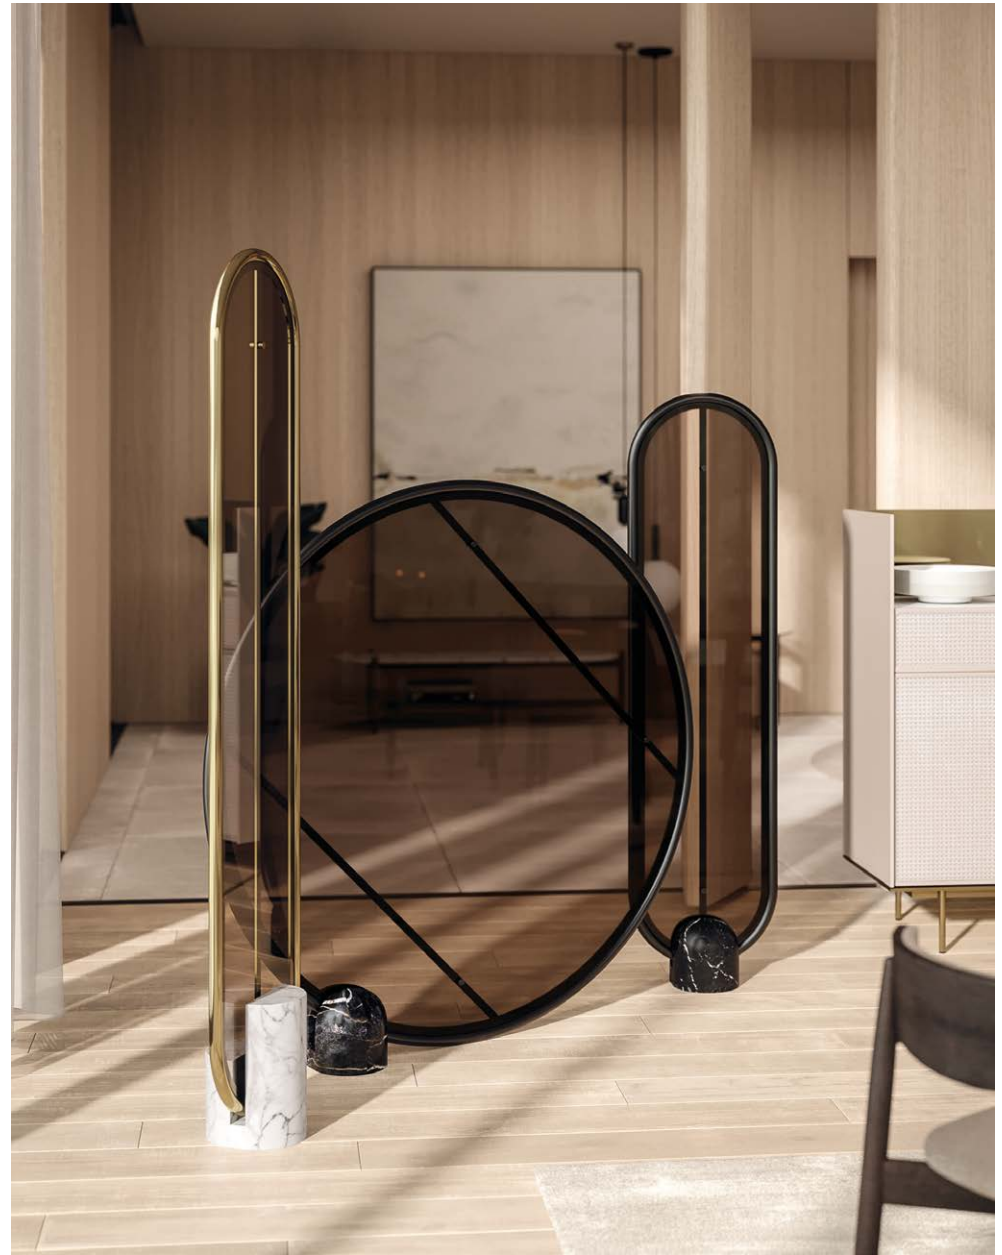

Inspired by the finest and detailed orchestra conducting instrument, **Baton folding screens** features a detailed metal structure with an elegant glass divider inside, supported by a natural marble structure making this piece the perfect solution to any contemporary room division that requires a classy touch and unique character.