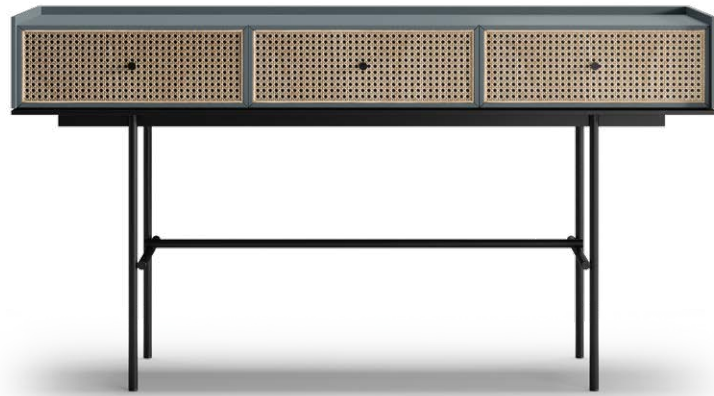

CELLO HIGH CHEST
W. 72 cm D. 50,5 cm H. 113,5 cm

BATON HIGH CHEST
W. 75 cm D. 50 cm H. 120 cm

SOPRANO HIGH CHEST
W. 75 cm D. 50 cm H. 116 cm

CONSOLES 110 - 119

MIRRORS 120 - 123

ENTRY HALL

Soprano Console
Baton II Pouf
Cello II Mirror

Cello II Console
Soprano Mirror

Displaying a graceful contemporary design, **Soprano console** was inspired by the curvy shape of soprano flute, a timeless music instrument in the woodwind family. Combining a wooden curvy body with one drawer, a leather handle and two open spaces with shelves, all supported by a bevel-shaped wooden feet, it's a classy complement that conveys a delicate character to any contemporary or modern home decor interior.

CELLO I CONSOLE
W. 152 cm D. 45,5 cm H. 81,5 cm

BATON CONSOLE
W. 142 cm D. 40 cm H. 82 cm

CELLO II CONSOLE
W. 152 cm D. 45,5 cm H. 81,5 cm

SOPRANO CONSOLE
W. 150 cm D. 42 cm H. 84 cm

**CELLO LOW CONSOLE**