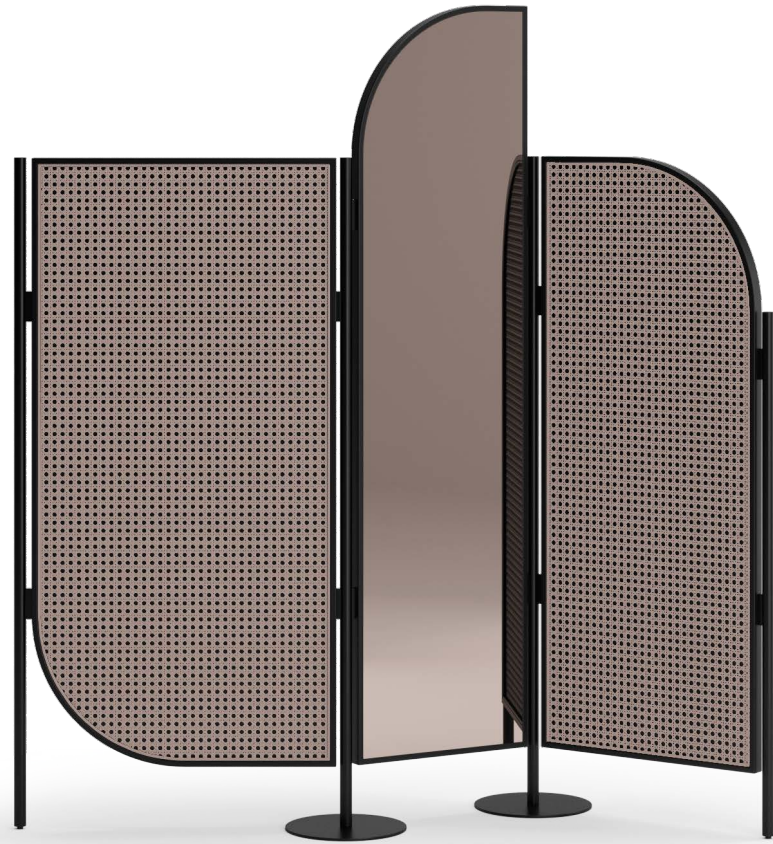

CELLO SIDEBOARD
W. 222 cm D. 53,5 cm H. 75,5 cm

SOPRANO SIDEBOARD
W. 220 cm D. 50 cm H. 80 cm

BATON SIDEBOARD
W. 220 cm D. 50 cm H. 70 cm

Displaying a graceful contemporary design, **Soprano cabinet** was inspired by the curvy shape of soprano flute, a timeless music instrument in the woodwind family. Combining a wooden curvy body with two doors, two drawers and leather handles, all supported by a bevel-shaped wooden feet, it's the perfect solution to any contemporary space that desires identity and exclusivity.

CELLO CABINET

W. 102 cm D. 53,5 cm H. 131,5 cm

BATON CABINET

W. 100 cm D. 45 cm H. 130 cm

SOPRANO CABINET

W. 100 cm D. 50 cm H. 130 cm

Inspired by the finest and detailed orchestra conducting instrument, **Baton folding screens** features a detailed metal structure with an elegant glass divider inside, supported by a natural marble structure making this piece the perfect solution to any contemporary room division that requires a classy touch and unique character.

CELLO FOLDING SCREEN

W. 138 cm D. 20 cm H. 136 cm

BATON I/II/III FOLDING SCREENS

W. 43 cm D. 18,5 cm H. 165 cm

DIAM. 143 cm D. 18,5 cm

W. 43 cm D. 18,5 cm H. 184 cm

The curvilinear design following the artistic tubular frame of Cello bar cart pursue the aesthetic of the string instrument that characterizes it. Combining two rounded wooden trays and two wheels, all supported by a tubular metal structure that surround the entire piece makes this complement a suitable design piece to integrate in any contemporary atmosphere.