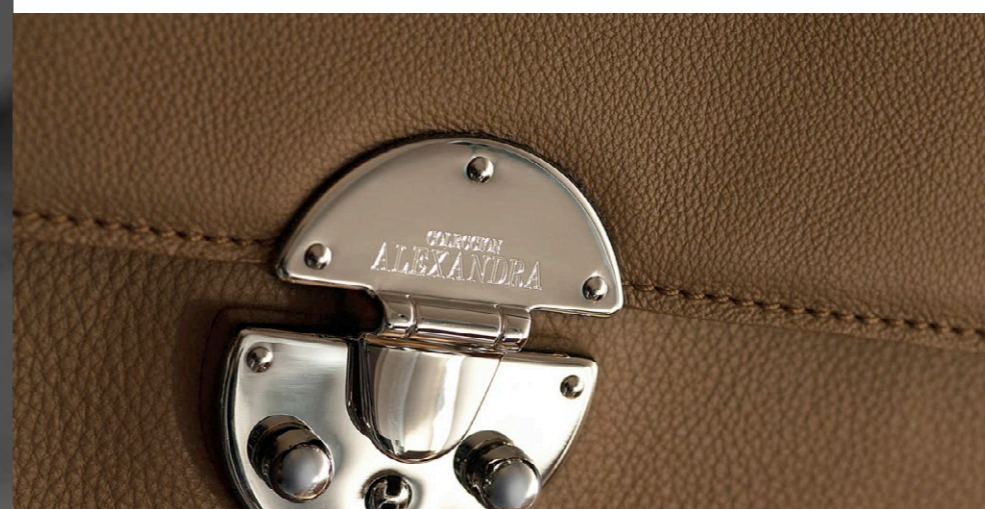

THE
TRAVELER
COLLECTION