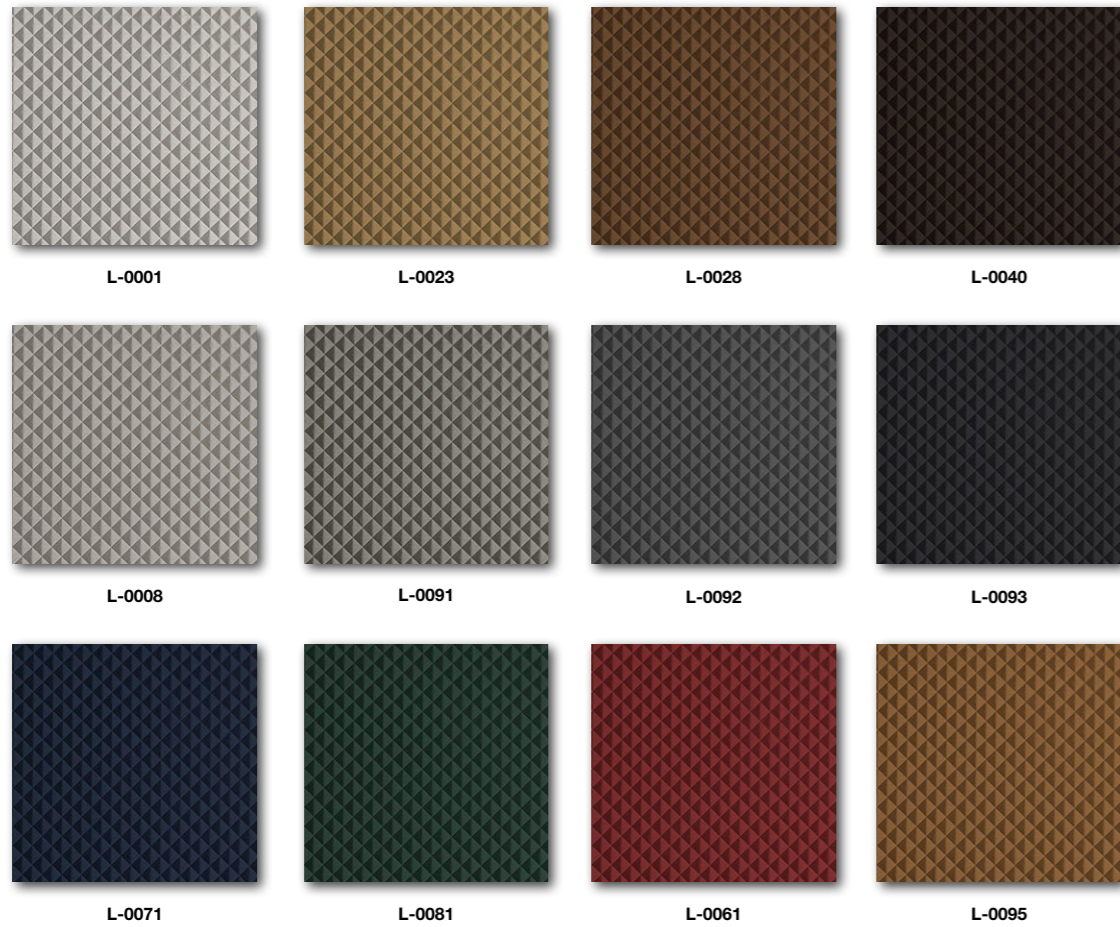

SELECCIÓN DE PIELES NATURALES | *NATURAL LEATHER SELECTION*