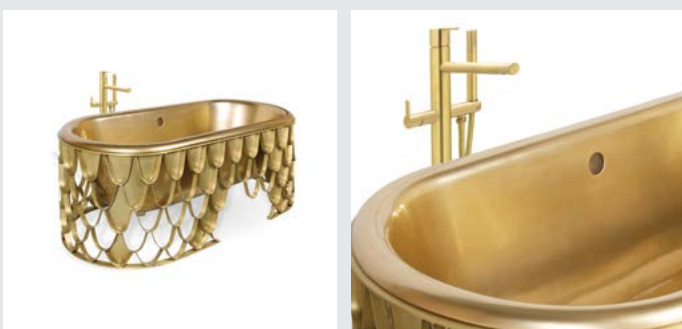

TECHNICAL INFORMATION

BATHTUBS

DIAMOND **BATHTUB**

The Diamond Bathtub turns heads wherever it stands. It features a wooden structure finished in a high gloss black varnish, a color that contrasts perfectly with the golden painted rim, covered in high gloss varnish. Besides its irregular shape inspired on its jewel's name, it has a built-in oval tub that will provide you the most comfortable soak.

PRODUCT FEATURES:

Structure: Fiber glass, High gloss black lacquered ; Tub: Casted iron, High gloss black lacquered | Gold painted stripe, High gloss varnish; Drainage: Floor.

KOI **BATHTUB**

The Koi bathtub features an aged brushed brass structure resembling the scales pattern of the Japanese Koi carp. The glossy gold painted iron tub has an oval shape, making it the perfect combination between bold design and modern features. The name of this contemporary bathtub and the Japanese word for love are homophones, making the carp a symbol of love and affection.

PRODUCT FEATURES:

Structure: Brushed Aged Brass, Matt Varnish; Tub: Casted Iron, Gold painted, High gloss varnish; Water drainage: Floor.

LAPIAZ **BATHTUB**

Lapiaz Bathtub is inspired in the typical karst formations produced by the dissolution of limestone rocks. This unique bathtub enhances its gold and rich interiors with a gold painted tear that contrast with the mirrored effect of the stainless steel. Definitely, a statement bathtub that stands out in any bathroom project.