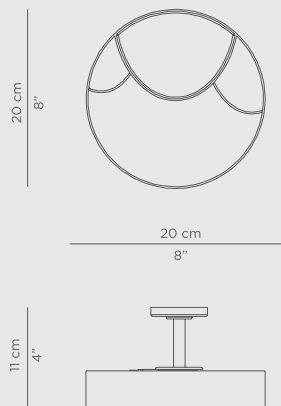

KOI TOWEL RING

Inspired by the Japanese carp, this piece shines with its golden look and contemporaneous design. The Koi Towel Ring follows the Japanese Koi collection inspiration. Made out of three scales, this beautiful item adapts to the most luxury bathroom designs.

DIMENSIONS
H 11 cm | 4,33" DIAM 20 cm | 7,87"

PRODUCT FEATURES:
Aged Brushed Brass, Matt Varnish

NEWTON TOWEL RACK

Newton is a three-tier towel rack produced in polished brass and supported by gold and black spheres. It is a revolutionary statement piece created to fulfill the needs of those who are looking for the best in contemporary furniture design mixed with exquisite details and high-quality materials. Enhance your bathroom decor with this sleek and contemporary design piece produced with attractive high-end finishes.

DIMENSIONS
W 62 cm | 24,41" H 120 cm | 47,24" D 36 cm | 14,17"

PRODUCT FEATURES:
Tubes: Polished Brass; High Gloss Varnish
Base: Black lacquered brass aluminum spheres with high gloss varnish finishing and some gold-plated spheres.