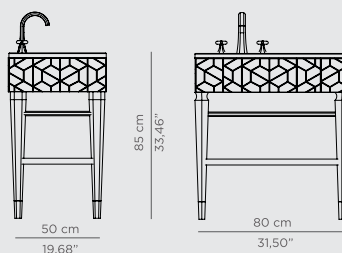

DIMENSIONS

W 140 cm | 55,12" H 95 cm | 37,4" D 45,5 cm | 17,91"

PRODUCT FEATURES:

Structure: Wood with black lacquered hand-carved mirror on top; Top: Nero Marquina Marble; Sink: Nero Marquina Marble; Feet: Black Lacquered High Gloss Varnish; Water drainage: Wall

DIMENSIONS
W 125 cm | 49,21" H 85 cm | 33,46" D 51 cm | 20,08"

PRODUCT FEATURES:
Structure: Casted aluminum, High gloss black lacquered | ;
Polished Brass spheres, High gloss varnish; Top: Casted brass, High gloss varnish; Sink: Polished brass, High gloss varnish; Water drainage: Wall.

DIMENSIONS
W 140 cm | 55,12" H 85 cm | 33,46" D 52 cm | 20,47"

PRODUCT FEATURES:
Structure: High Gloss Black Lacquered Wood with one drawer
Sink: Hand worked Ibiza Marble; Water drainage: Wall.

SYMPHONY WASHBASIN

DIMENSIONS
W 160 cm | 62,99" H 85 cm | 33,46" D 55 cm | 21,65"

PRODUCT FEATURES:
Structure: Wood, High Gloss black lacquered | Gold plated brass tubes, High gloss varnish; Top: Nero Marquina marble
Sink: Polished Brass, High Gloss Varnish; Water drainage: Wall.