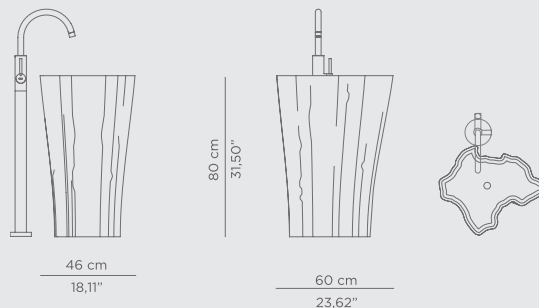

DIMENSIONS

W 189 cm | 74,41" H 60 cm | 23,62" D 91 cm | 35,83"

PRODUCT FEATURES:

Structure: High gloss black lacquered wood; Top: Hand worked white Ibiza Marble; Tub: White enamel Casted Iron; Water drainage: Floor.

DIMENSIONS

W 185 cm | 72,83" H 64,5 cm | 25,39" D 91 cm | 35,83"

PRODUCT FEATURES:

Product Features:

Structure: Gold-plated brass Tubes

Tub: White Casted Iron

Water drainage: Floor

0.2 PRODUCT CATEGORIES

DIMENSIONS
 W 70 cm | 27,56" H 86,5 cm | 34,06" D 48 cm | 18,9"

PRODUCT FEATURES:
 Structure: Wood; Outside: Black lacquered, High gloss varnish
 Base/Inside: Gold leaf; Sink/Cover: Black lacquered glass; Water drainage: Wall.