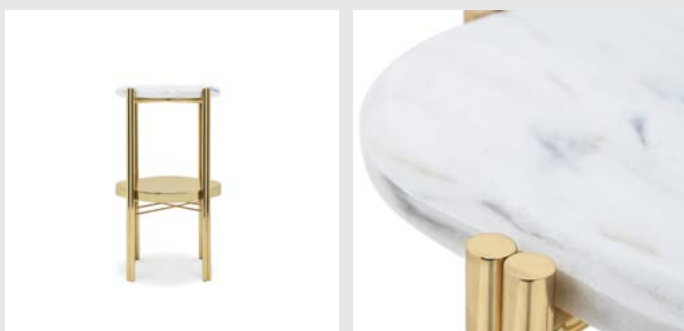

DIMENSIONS

W 32,5 cm | 127,95" H 60 cm | 23,62" D 32,5 cm | 127,95"

PRODUCT FEATURES:

Top: Carrara Marble
Structure: Polished Brass

CROCHET PERFUME DISPLAY

Crochet Perfume Display features the traditional Portuguese knitting technique with the most modern design. Designed in a tempered smoked glass, this Perfume Display is perfect to exhibit small sculptures, perfumes or other bathroom accessories. This product has three shelves with an open back and the structure is in a white cream lacquered wood with elegant knitting brass details supported by French-style feet.