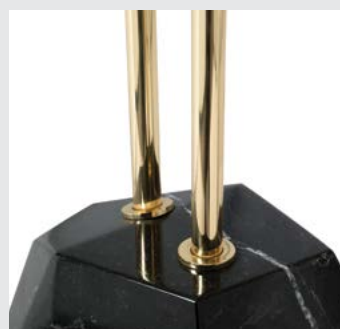

COLOSSEUM FLOOR MIRROR

Colosseum is a full-length floor mirror supported by a Nero Marquina marble base accented by a brass trim around it. The frame structure is built in polished brass tubes, assembled to create an oblong shape. The rings rotate 360 degrees, making this mirror a flexible and perfect piece to decorate your luxury bathroom.

DIMENSIONS
W 80 cm | 31,5" H 203 cm | 79,92" D 50 cm | 19,69"

PRODUCT FEATURES:
Structure: Polished Brass Tubes, High Gloss Varnish
Base: Nero Marquina Marble.

DIAMOND TOWEL RACK

Diamond is a three-tier towel rack produced in polished brass and supported by a diamond shaped base built in Nero Marquina marble. Enhance your bathroom decor with this sleek and contemporary design piece produced with attractive high-end finishes.

DIMENSIONS
W 54,5 cm | 21,46" H 123 cm | 48,43" D 17 cm | 6,69"

PRODUCT FEATURES:
Base: Nero Marquina Marble
Tubes: Polished Brass, High Gloss Varnish.