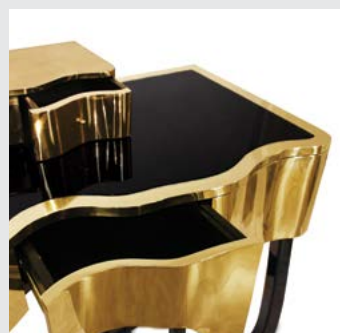

SYMPHONY DRESSING TABLE

The Symphony Dressing Table draws inspiration from church organ tubes, as well as the curves of a violin. It features a cluster of polished brass tubes that envelops an exotic wood structure and a serpentine front and countertop produced in wood and lacquered in a high gloss black. There are five small drawers on it, perfect to store the most elegant jewels, and a round mirror on the top, accented by a gold trimming.

DIMENSIONS

W 150 cm | 59,06" H 150 cm | 59,06" D 45 cm | 17,72"

PRODUCT FEATURES:

Bottom: Polished Brass Tubes, Gold-Plated
Upper Structure: High Gloss Black Lacquered MDF
Top: High Gloss Black Lacquered MDF
Mirror: Mirror Rim - Polished Brass Gold-Plated Pipe