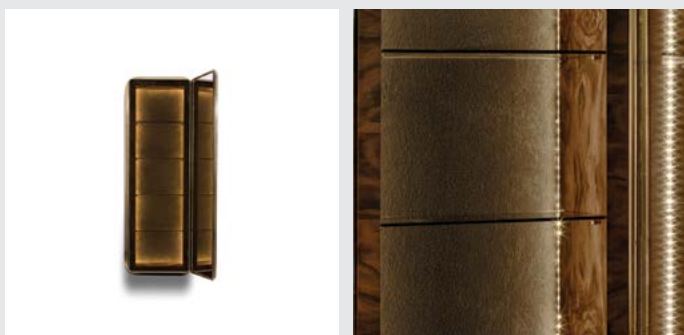

PRODUCT FEATURES:

Structure: Gold Plated Aluminum Tubes with High Gloss Varnish; Interior: Walnut Root, LED strips for a soft light and four glass shelves.