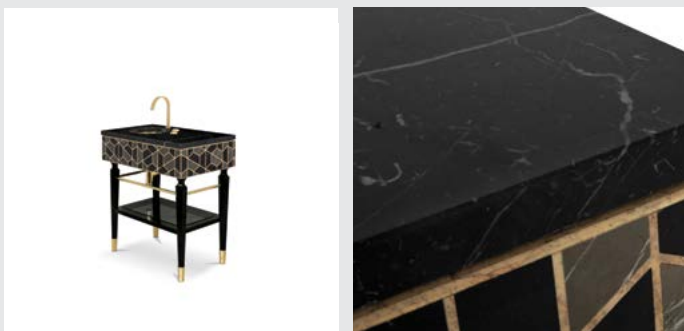

TORTOISE SINGLE WASHBASIN

For centuries, the tortoise's hard outer shell has been the inspiration for different pieces, highly appreciated by its decorative purposes. The reason is its beautiful patterns and colors, which make the Tortoise Freestanding unique. Black, grey and golden colors show a marvelous piece, contrasting with the golden tap and sink and black legs. Highly functional, it includes a mirrored shelf, a built-in drawer, gold plated tubes where you can hang the most comfortable towels and a spacious Nero Marquina countertop.

DIMENSIONS
W 80 cm | 31,50" D 50 cm | 19,68" H 85 cm | 33,46"

PRODUCT FEATURES:
Structure: High Gloss Black Lacquered Wood, with Polished Brass Feet, tempered smoked Glass Shelf
Top: Yellow Triano Marble, Nero Marquina Marble and Anthracite Marble; Sink: Polished Brass, High Gloss Varnish
Drawer: Black Lacquered Inside; Water drainage: Wall.