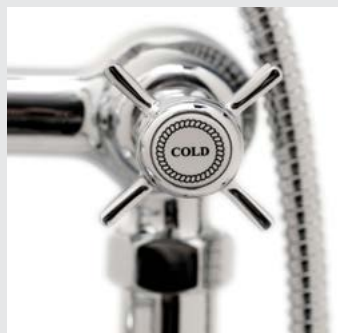

BOURGEOIS I
W/ HAND SHOWER TAP

BOURGEOIS
W/ HAND SHOWER TAP

NAU
W/ HAND SHOWER TAP

ORIGIN
W/ HAND SHOWER TAP

ORIGIN
MOUNTING FLOOR

ORIGIN II
MOUNTING FLOOR

BOURGEOIS I W/ HAND SHOWER TAP

Bourgeois I Mounting Floor Mixer with Hand Shower Tap is a beautiful modern mounting floor mixer tap. This product is an all-time feature that won't lose its charm or luxury with time and bounds easily with any of our bathtubs due to its freestanding functionality.

DIMENSIONS
W 18 cm | 7,09" H 120 cm | 47,24" D 24 cm | 9,45"

PRODUCT FEATURES:
Brass - Gold Plated, Nickel Plated, Brushed Brass, Brushed Nickel, Aged Brass, among others.

BOURGEOIS II W/ HAND SHOWER TAP