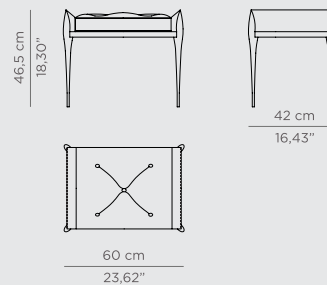

PRODUCT FEATURES:

Structure: Polished Brass

MV Velvet Fabric: MOSS I 34