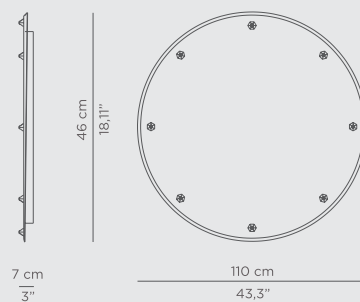

DIMENSIONS
W 54,5 cm | 21,46" H 123 cm | 48,43" D 17 cm | 6,69"

PRODUCT FEATURES:
Base: Nero Marquina Marble
Tubes: Polished Brass, High Gloss Varnish.

EDEN TOWEL RACK

The mystic behind the name inspires Eden. This towel rack represents a part of the tree of knowledge and the tale of the birth of desire. Fully made of polished casted brass, with a base delicately engraved on the top exposing the heart of a golden tree. A golden touch to your bathroom.

DIMENSIONS
 W 60,5 cm | 23,82" H 104 cm | 40,94" D 44 cm | 17,32"

PRODUCT FEATURES:
 Base: Polished Casted Brass
 Tubes: Polished Brass, High Gloss Varnish.

GLIMMER MIRROR

Glimmer Mirror, as its name states, adds a faint and elegant light to your project. Glimmer Mirror's subtle lines and crystal details are the result of a precise handcrafted process. A precious piece of art with eight brass details that elevates any environment in a very simple way. Luxury and glamour are surely granted.