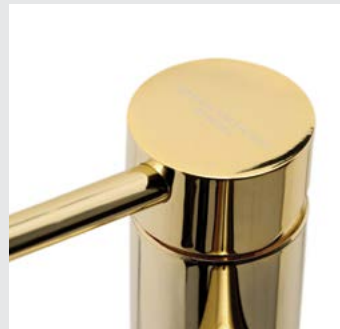

ORIGIN II **MOUNTING FLOOR MIXER TAP**

Origin II Mounting Floor Mixer Tap is a beautiful modern mounting floor mixer tap. This product stands out for its contemporary look and flat mixer that bounds easily with any washbasin, freestanding or vessel sink due to its freestanding functionality.

DIMENSIONS
W 11 cm | 4,33" H 110 cm | 43,31" D 25 cm | 25"

PRODUCT FEATURES:
Brass - Gold Plated, Nickel Plated, Brushed Brass, Brushed Nickel, Aged Brass, among others.