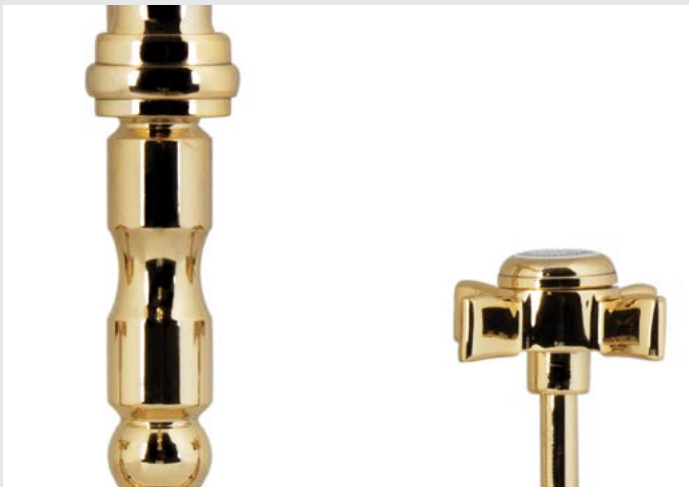

ORIGIN
THREE HOLE MIXER TAP

BOURGEOIS
TWO HOLE MIXER TAP

DIAMOND **THREE HOLE MIXER TAP**

Diamond Three Hole Mixer Tap is a beautiful modern built-in mixer tap. This product stands out for its minimalistic look that bounds easily with any washbasin, freestanding or vessel sink with its Diamond handle shape.

DIMENSIONS
W 30 cm | 11,81" H 26,5 cm | 10,43" D 22 cm | 8,66"

PRODUCT FEATURES:
Brass - Gold Plated, Nickel Plated, Brushed Brass, Brushed Nickel, Aged Brass, among others.

ORIGIN **THREE HOLE MIXER TAP**

Origin Three Hole Mixer Tap is a beautiful modern built-in mixer tap. This product stands out for its contemporary look that bounds easily with any washbasin, freestanding or vessel sink with its elegant shape.

DIMENSIONS
W 25 cm | 9,84" H 31,5 cm | 12,4" D 16,5 cm | 6,5"

PRODUCT FEATURES:
Brass - Gold Plated, Nickel Plated, Brushed Brass, Brushed Nickel, Aged Brass, among others.

BOURGEOIS TWO HOLE MIXER TAP

Bourgeois Two Hole Mixer Tap is a beautiful classic faucet. This product is an all-time feature that won't lose its charm or luxury with time. Ideal for built-in washbasins or freestandings.