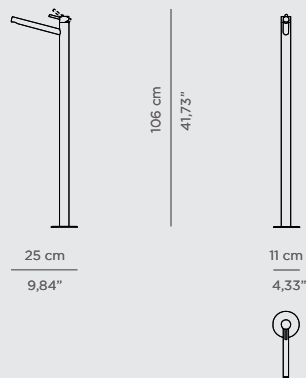

ORIGIN II **MOUNTING FLOOR MIXER TAP**

Origin II Mounting Floor Mixer Tap is a beautiful modern mounting floor mixer tap. This product stands out for its contemporary look and flat mixer that bounds easily with any washbasin, freestanding or vessel sink due to its freestanding functionality.

DIMENSIONS
W 11 cm | 4,33" H 110 cm | 43,31" D 25 cm | 25"

PRODUCT FEATURES:
Brass - Gold Plated, Nickel Plated, Brushed Brass, Brushed Nickel, Aged Brass, among others.