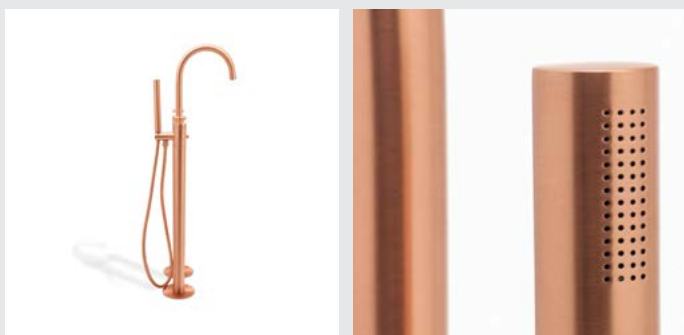

NAU MOUNTING FLOOR MIXER TAP

Nau Mounting Floor Mixer with Hand Shower Tap is a beautiful modern mounting floor mixer tap. This product stands out for its contemporary look that bounds easily with any of our bathtubs due to its freestanding functionality.

DIMENSIONS
W 25 cm | 9,84" H 110 cm | 43,31" D 27 cm | 10,63"

PRODUCT FEATURES:
Brass - Gold Plated, Nickel Plated, Brushed Brass, Brushed Nickel, Aged Brass, among others.