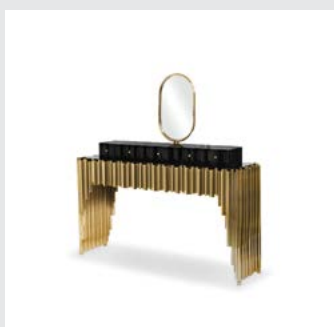

SINUOUS DRESSING TABLE

Sinuous is a dressing table designed with a modern and glamorous touch perfect for your bedroom or master bathroom set. Produced in wood, it is covered in black painted with high gloss varnish and polished brass. It offers a wide storage space, with four drawers on the top and five in the bottom, and a mirror accented by a gold-plated rim.

DIMENSIONS

W 150 cm | 59,06" H 152 cm | 59,84" D 52 cm | 20,47"

PRODUCT FEATURES:

Structure: High Gloss Black Lacquered MDF | Lined Polished Brass, High Gloss Varnish | Black Lacquered Glass
Upper Structure: High Gloss Black Lacquered MDF | Lined Polished Brass, High Gloss Varnish | Black Lacquered Glass
Bottom: High Gloss Black Lacquered MDG
Top: Black Lacquered Glass; Mirror: Mirror Rim - Polished Brass Gold Plated Pipe

SYMPHONY DRESSING TABLE

The Symphony Dressing Table draws inspiration from church organ tubes, as well as the curves of a violin. It features a cluster of polished brass tubes that envelops an exotic wood structure and a serpentine front and countertop produced in wood and lacquered in a high gloss black. There are five small drawers on it, perfect to store the most elegant jewels, and a round mirror on the top, accented by a gold trimming.

DIMENSIONS

W 150 cm | 59,06" H 150 cm | 59,06" D 45 cm | 17,72"

PRODUCT FEATURES:

Bottom: Polished Brass Tubes, Gold-Plated
Upper Structure: High Gloss Black Lacquered MDF
Top: High Gloss Black Lacquered MDF
Mirror: Mirror Rim - Polished Brass Gold-Plated Pipe