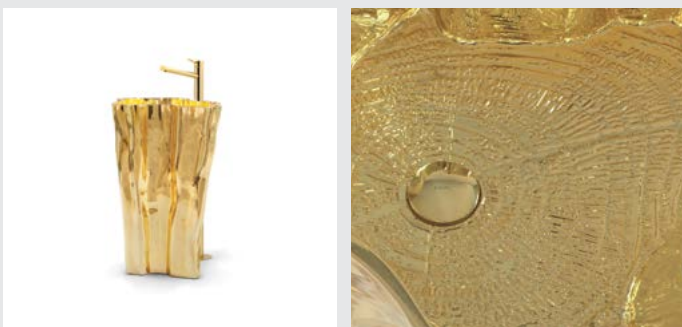

EDEN **FREESTANDING**

Eden is a freestanding inspired by the shape of a tree stump. This amazing organically shaped freestanding is made of casted aluminum, and its built-in sink has a special rough textured surface, reminding of growth rings.

DIMENSIONS
W 59 cm | 23,23" H 81 cm | 31,89" D 46 cm | 18,11"

PRODUCT FEATURES:
Structure: Gold Plated Casted Aluminum
Water drainage: Floor.