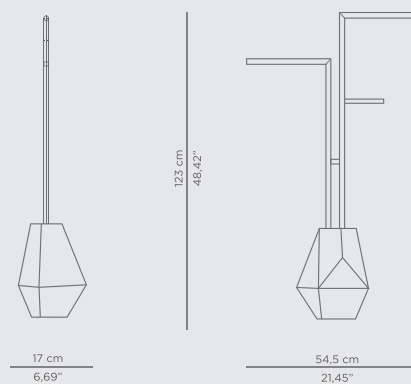

DIMENSIONS
D 7 cm | 2,76" DIAM 120,4 cm | 47,4"

PRODUCT FEATURES:
Structure: Polished Brass, High Gloss Varnish
Mirror: Flat Mirror

COLOSSEUM **MIRROR**

Colosseum is a rounded oblong mirror inspired by the most iconic buildings from Ancient Rome, because of its massive size and concentric shape. It features a frame produced in polished brass accented by an LED strip around the whole body.

DIMENSIONS
W 100 cm | 39,37" H 210 cm | 82,68" D 7 cm | 2,76"

PRODUCT FEATURES:
Structure: Polished Brass Tubes, High Gloss Varnish
LED strip around the whole body.

COLOSSEUM FLOOR MIRROR

Colosseum is a full-length floor mirror supported by a Nero Marquina marble base accented by a brass trim around it. The frame structure is built in polished brass tubes, assembled to create an oblong shape. The rings rotate 360 degrees, making this mirror a flexible and perfect piece to decorate your luxury bathroom.

DIMENSIONS
W 80 cm | 31,5" H 203 cm | 79,92" D 50 cm | 19,69"

PRODUCT FEATURES:
Structure: Polished Brass Tubes, High Gloss Varnish
Base: Nero Marquina Marble.

DIAMOND TOWEL RACK

Diamond is a three-tier towel rack produced in polished brass and supported by a diamond shaped base built in Nero Marquina marble. Enhance your bathroom decor with this sleek and contemporary design piece produced with attractive high-end finishes.