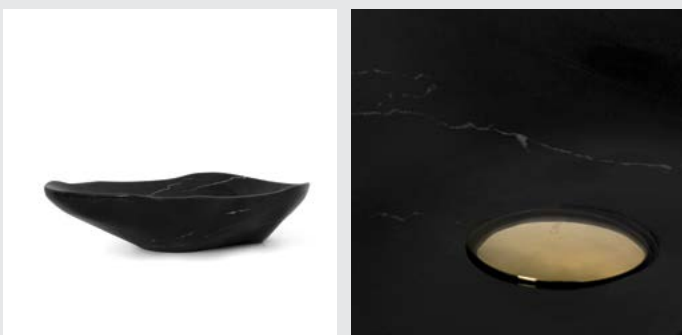

PRODUCT FEATURES:

Nero marquina Marble.