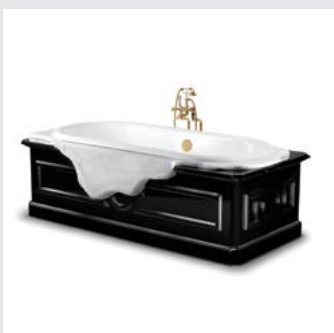

DIMENSIONS

W 189 cm | 74,41" H 60 cm | 23,62" D 91 cm | 35,83"

PRODUCT FEATURES:

Structure: High gloss black lacquered wood; Top: Hand worked white Ibiza Marble; Tub: White enamel Casted Iron; Water drainage: Floor.