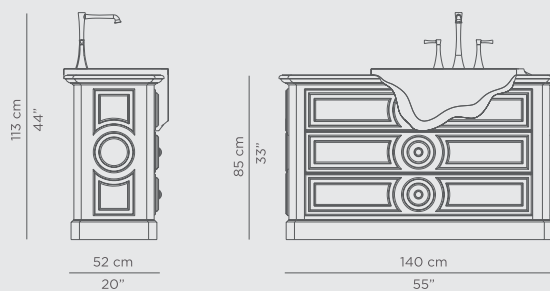

DIMENSIONS

W 140 cm | 55,12" H 95 cm | 37,4" D 45,5 cm | 17,91"

PRODUCT FEATURES:

Structure: Wood with black lacquered hand-carved mirror on top; Top: Nero Marquina Marble; Sink: Nero Marquina Marble; Feet: Black Lacquered High Gloss Varnish; Water drainage: Wall

DIMENSIONS
W 125 cm | 49,21" H 85 cm | 33,46" D 51 cm | 20,08"

PRODUCT FEATURES:
Structure: Casted aluminum, High gloss black lacquered | ;
Polished Brass spheres, High gloss varnish; Top: Casted brass, High gloss varnish; Sink: Polished brass, High gloss varnish; Water drainage: Wall.