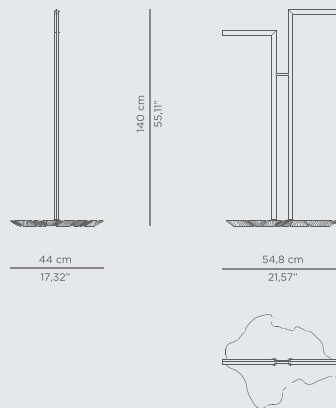

EDEN TOWEL RACK

The mystic behind the name inspires Eden. This towel rack represents a part of the tree of knowledge and the tale of the birth of desire. Fully made of polished casted brass, with a base delicately engraved on the top exposing the heart of a golden tree. A golden touch to your bathroom.

DIMENSIONS
W 60,5 cm | 23,82" H 104 cm | 40,94" D 44 cm | 17,32"

PRODUCT FEATURES:
Base: Polished Casted Brass
Tubes: Polished Brass, High Gloss Varnish.

GLIMMER MIRROR

Glimmer Mirror, as its name states, adds a faint and elegant light to your project. Glimmer Mirror's subtle lines and crystal details are the result of a precise handcrafted process. A precious piece of art with eight brass details that elevates any environment in a very simple way. Luxury and glamour are surely granted.

DIMENSIONS
D 7 cm | 2,76" DIAM 110 cm | 43,31"

PRODUCT FEATURES:
Flat Mirror
Polished Brass Details