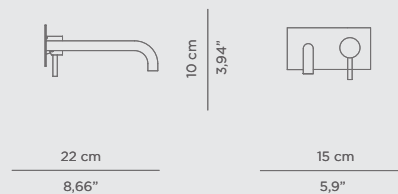

DIAMOND **WALL MIXER TAP**

Diamond Wall Mixer Tap is a beautiful modern wall mixer tap. This product stands out for its minimalistic look that bounds easily with any washbasin, freestanding or vessel sink with its Diamond handle shape.

DIMENSIONS
W 20,5 cm | 8,07" H 6 cm | 2,36" D 17 cm | 6,69"

PRODUCT FEATURES:
Brass - Gold Plated, Nickel Plated, Brushed Brass, Brushed Nickel, Aged Brass, among others.