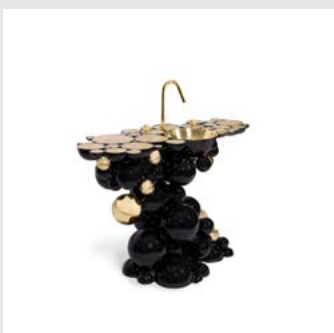

PETRA WASHBASIN

The melted marble look of the Petra Washbasin takes us to the City of Petra where buildings are carved directly in the stone cliffs. By adding this washbasin to your bathroom, it is a sure guarantee of luxurious and exquisite environment creation. The Petra Washbasin features a high gloss black lacquered wood structure with a spacious and functional drawer on the front. It is finished with carved melted vessel sink made entirely by one single block of Ibiza Marble.

DIMENSIONS
W 140 cm | 55,12" H 85 cm | 33,46" D 52 cm | 20,47"

PRODUCT FEATURES:
Structure: High Gloss Black Lacquered Wood with one drawer
Sink: Hand worked Ibiza Marble; Water drainage: Wall.