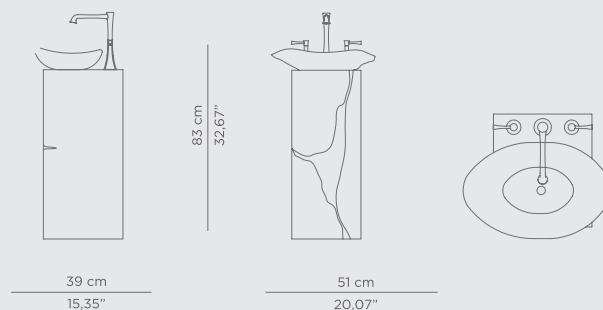

LAPIAZ **FREESTANDING**

Lapiaz Marble Freestanding is inspired by the typical karst formations produced by the dissolution of limestone rocks. Its high gloss black lacquered interiors are enhanced by a silver-plated fissure and a vessel sink produced in the finest Nero Marquina marble. Definitely, a statement freestanding that stands out in any bathroom project.

DIMENSIONS

W 59 cm | 23,23" H 94,5 cm | 37,2" D 39,5 cm | 15,55"

PRODUCT FEATURES:

Structure: High gloss black lacquered wood; Coated with a sheet of stainless steel.; Tear: Nickel-plated brass; Inside: High gloss black lacquered; Sink: Nero Marquina Marble.

LAPIAZ MARBLE **FREESTANDING**

Lapiaz Marble Freestanding is inspired by the typical karst formations produced by the dissolution of limestone rocks. Its high gloss black lacquered interiors are enhanced by a silver-plated fissure and a vessel sink produced in the finest Nero Marquina marble. Definitely, a statement freestanding that stands out in any bathroom project.

DIMENSIONS

W 35 cm | 13,78" D 39 cm | 15,35" H 83 cm | 32,68"

PRODUCT FEATURES:

Structure: High gloss black lacquered wood; Coated with a sheet of stainless steel.; Tear: Nickel-plated brass; Inside: High gloss black lacquered; Sink: Nero Marquina Marble.