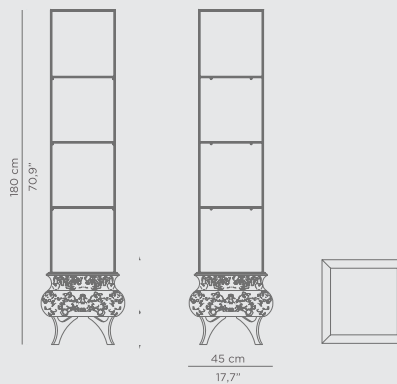

DIMENSIONS
D 5,3 cm | 2,09" DIAM 120 cm | 47,24"

PRODUCT FEATURES:
Structure: High Gloss Black Lacquered Wood, Yellow Triano Marble, Nero Marquina Marble and Anthracite Marble
Mirror: Flat Mirror

0.2 PRODUCT CATEGORIES
CASEGOODS

DIMENSIONS

W 54 cm | 21,26" H 154 cm | 60,63" D 30 cm | 11,81"

PRODUCT FEATURES:

Structure: Gold Plated Aluminum Tubes with High Gloss Varnish; Interior: Walnut Root, LED strips for a soft light and four glass shelves.

DIMENSIONS

W 32,5 cm | 127,95" H 60 cm | 23,62" D 32,5 cm | 127,95"

PRODUCT FEATURES:

Top: Carrara Marble
Structure: Polished Brass

CROCHET PERFUME DISPLAY

Crochet Perfume Display features the traditional Portuguese knitting technique with the most modern design. Designed in a tempered smoked glass, this Perfume Display is perfect to exhibit small sculptures, perfumes or other bathroom accessories. This product has three shelves with an open back and the structure is in a white cream lacquered wood with elegant knitting brass details supported by French-style feet.

DIMENSIONS

W 45 cm | 17,72" H 180 cm | 70,87" D 45 cm | 17,72"

PRODUCT FEATURES:

Smoked glass and height gloss, lacquered croche cream color, feet and details in brass.

KOI TALL STORAGE

Koi Tall Storage is another product of our amazing Koi family. Finished with aged brass and walnut root inside and out, this product is perfect to display your finest accessories. Discreet yet exquisite, this tall storage provides you convenient storage space with its glass shelves and LED lighting once opening it!