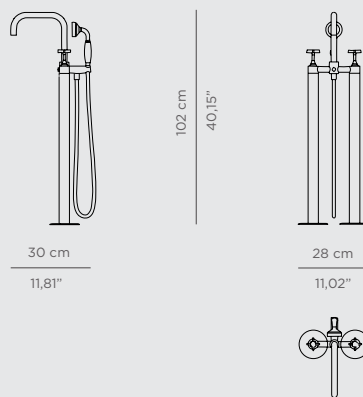

DIMENSIONS
 H 16,5 cm | 6,5" DIAM 42 cm | 16,54"

PRODUCT FEATURES:
 Nero Marquina Marble.

● **ORIGIN MOUNTING FLOOR MIXER TAP** | PAG.118

● **SYMPHONY BATHTUB** | PAG.022

ATO COLLECTION

FLOOR TAPS

Contemporary or classic, these taps are the perfect option for your bathroom furniture and will surely add the elegance and glamour it your vanity deserves

BOURGEOIS I
W/ HAND SHOWER TAP

BOURGEOIS
W/ HAND SHOWER TAP

NAU
W/ HAND SHOWER TAP

ORIGIN
W/ HAND SHOWER TAP

ORIGIN
MOUNTING FLOOR

ORIGIN II
MOUNTING FLOOR

BOURGEOIS I W/ HAND SHOWER TAP

Bourgeois I Mounting Floor Mixer with Hand Shower Tap is a beautiful modern mounting floor mixer tap. This product is an all-time feature that won't lose its charm or luxury with time and bounds easily with any of our bathtubs due to its freestanding functionality.

DIMENSIONS
W 18 cm | 7,09" H 120 cm | 47,24" D 24 cm | 9,45"

PRODUCT FEATURES:
Brass - Gold Plated, Nickel Plated, Brushed Brass, Brushed Nickel, Aged Brass, among others.

BOURGEOIS II W/ HAND SHOWER TAP