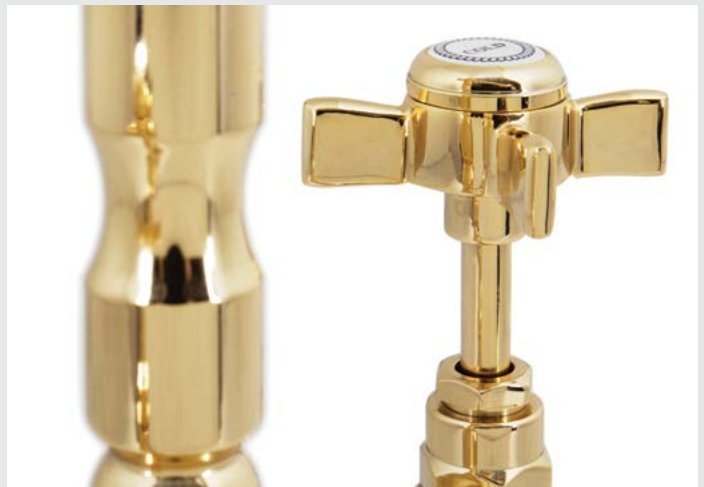

ORIGIN
THREE HOLE MIXER TAP

BOURGEOIS
TWO HOLE MIXER TAP

DIAMOND **THREE HOLE MIXER TAP**

Diamond Three Hole Mixer Tap is a beautiful modern built-in mixer tap. This product stands out for its minimalistic look that bounds easily with any washbasin, freestanding or vessel sink with its Diamond handle shape.

DIMENSIONS
W 30 cm | 11,81" H 26,5 cm | 10,43" D 22 cm | 8,66"

PRODUCT FEATURES:
Brass - Gold Plated, Nickel Plated, Brushed Brass, Brushed Nickel, Aged Brass, among others.

ORIGIN **THREE HOLE MIXER TAP**

Origin Three Hole Mixer Tap is a beautiful modern built-in mixer tap. This product stands out for its contemporary look that bounds easily with any washbasin, freestanding or vessel sink with its elegant shape.

DIMENSIONS
W 25 cm | 9,84" H 31,5 cm | 12,4" D 16,5 cm | 6,5"

PRODUCT FEATURES:
Brass - Gold Plated, Nickel Plated, Brushed Brass, Brushed Nickel, Aged Brass, among others.

BOURGEOIS TWO HOLE MIXER TAP

Bourgeois Two Hole Mixer Tap is a beautiful classic faucet. This product is an all-time feature that won't lose its charm or luxury with time. Ideal for built-in washbasins or freestandings.