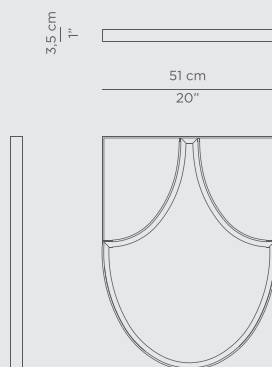

DIMENSIONS
W 80 cm | 31,5" H 203 cm | 79,92" D 50 cm | 19,69"

PRODUCT FEATURES:
Structure: Polished Brass Tubes, High Gloss Varnish
Base: Nero Marquina Marble.

DIAMOND TOWEL RACK

Diamond is a three-tier towel rack produced in polished brass and supported by a diamond shaped base built in Nero Marquina marble. Enhance your bathroom decor with this sleek and contemporary design piece produced with attractive high-end finishes.

DIMENSIONS
W 54,5 cm | 21,46" H 123 cm | 48,43" D 17 cm | 6,69"

PRODUCT FEATURES:
Base: Nero Marquina Marble
Tubes: Polished Brass, High Gloss Varnish.

EDEN TOWEL RACK

The mystic behind the name inspires Eden. This towel rack represents a part of the tree of knowledge and the tale of the birth of desire. Fully made of polished casted brass, with a base delicately engraved on the top exposing the heart of a golden tree. A golden touch to your bathroom.

DIMENSIONS
 W 60,5 cm | 23,82" H 104 cm | 40,94" D 44 cm | 17,32"

PRODUCT FEATURES:
 Base: Polished Casted Brass
 Tubes: Polished Brass, High Gloss Varnish.

GLIMMER MIRROR

Glimmer Mirror, as its name states, adds a faint and elegant light to your project. Glimmer Mirror's subtle lines and crystal details are the result of a precise handcrafted process. A precious piece of art with eight brass details that elevates any environment in a very simple way. Luxury and glamour are surely granted.

DIMENSIONS
 D 7 cm | 2,76" DIAM 110 cm | 43,31"

PRODUCT FEATURES:
 Flat Mirror
 Polished Brass Details

KOI MIRROR

The Koi Mirror shape resembles a family crest where we can identify two small carp scales and overall big one. Obviously inspired by a carp, which is a major symbol in Japanese culture, the elegance of this mirror stands out with aged brushed brass as its major color and adapts to any environment adding a luxurious and contemporaneous touch.