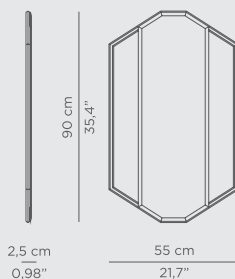

PETRA TOWEL RACK

This towel rack materializes the ancient inspirations of the City of Petra into the modern world. As the hand-carved block of Carrara Marble fuses with the polished brass tub, the Petra towel rack reveals its full splendor. A statement product created for those looking for the best in contemporary furniture design mixed with ravishing details and high-quality materials.

DIMENSIONS
W 30 cm | 11,81" D 30 cm | 11,81" H 121 cm | 47,63"

PRODUCT FEATURES:
Base: Carrara Marble; Tubes: Polished Brass, High Gloss Varnish