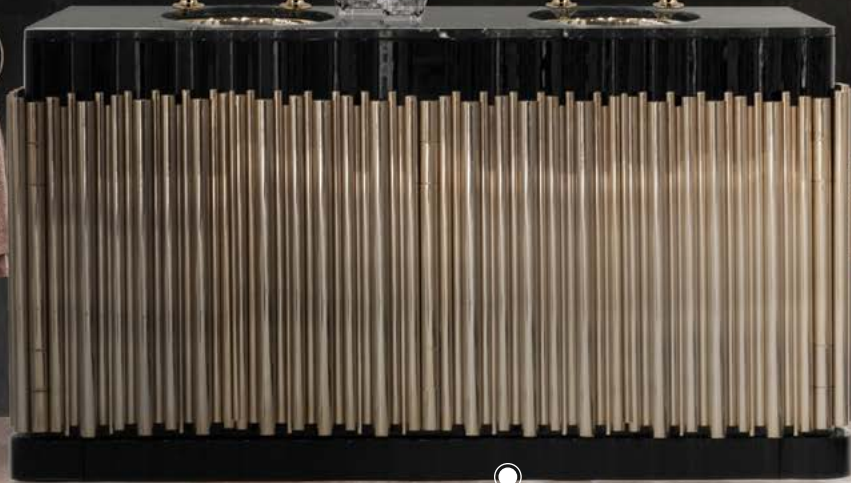

VICTORIAN TWO HOLE MIXER TAP | PAG.127

KOI TOWEL RING | PAG.081

SYMPHONY WASHBASIN | PAG.057