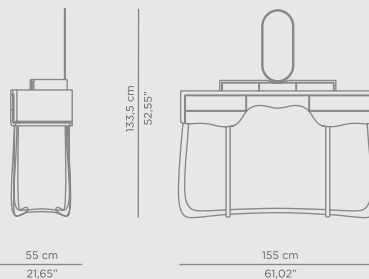

DIMENSIONS

W 54 cm | 21,26" H 154 cm | 60,63" D 30 cm | 11,81"

PRODUCT FEATURES:

Structure: Gold Plated Aluminum Tubes with High Gloss Varnish; Interior: Walnut Root, LED strips for a soft light and four glass shelves.

DIMENSIONS

W 32,5 cm | 127,95" H 60 cm | 23,62" D 32,5 cm | 127,95"

PRODUCT FEATURES:

Top: Carrara Marble
Structure: Polished Brass

CROCHET PERFUME DISPLAY

Crochet Perfume Display features the traditional Portuguese knitting technique with the most modern design. Designed in a tempered smoked glass, this Perfume Display is perfect to exhibit small sculptures, perfumes or other bathroom accessories. This product has three shelves with an open back and the structure is in a white cream lacquered wood with elegant knitting brass details supported by French-style feet.

DIMENSIONS

W 45 cm | 17,72" H 180 cm | 70,87" D 45 cm | 17,72"

PRODUCT FEATURES:

Smoked glass and height gloss, lacquered croche cream color, feet and details in brass.

KOI TALL STORAGE

Koi Tall Storage is another product of our amazing Koi family. Finished with aged brass and walnut root inside and out, this product is perfect to display your finest accessories. Discreet yet exquisite, this tall storage provides you convenient storage space with its glass shelves and LED lighting once opening it!

DIMENSIONS

W 50 cm | 19,69" H 192 cm | 75,59" D 35 cm | 13,78"

PRODUCT FEATURES:

Structure: Walnut Root and Aged Brass door
Interior: LED Lightning and four glass shelves

SINUOUS DRESSING TABLE

Sinuous is a dressing table designed with a modern and glamorous touch perfect for your bedroom or master bathroom set. Produced in wood, it is covered in black painted with high gloss varnish and polished brass. It offers a wide storage space, with four drawers on the top and five in the bottom, and a mirror accented by a gold-plated rim.