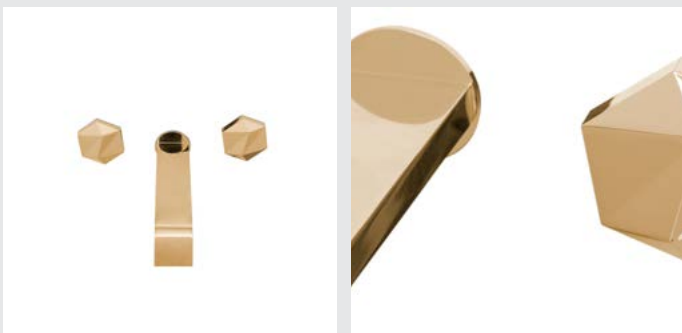

DIAMOND **WALL MIXER TAP**

Diamond Wall Mixer Tap is a beautiful modern wall mixer tap. This product stands out for its minimalistic look that bounds easily with any washbasin, freestanding or vessel sink with its Diamond handle shape.

DIMENSIONS
W 20,5 cm | 8,07" H 6 cm | 2,36" D 17 cm | 6,69"

PRODUCT FEATURES:
Brass - Gold Plated, Nickel Plated, Brushed Brass, Brushed Nickel, Aged Brass, among others.