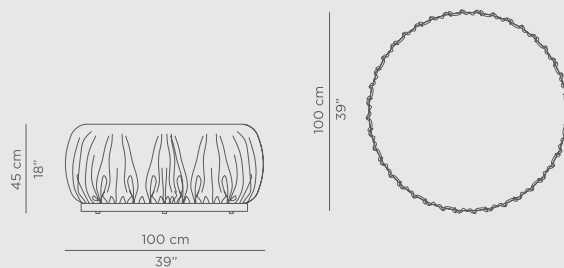

ELLA PUFF

As Ella is inspired by ancient Greece, it is not a coincidence that this puff gets you into a relaxing and elegant environment. Its softness and touch combined with its black luxurious color make the Ella Puff a one of a kind piece. Ella Puff features a soft velvet couch with an elegant polished brass contour, perfect to combine with any design type of project.

DIMENSIONS
H 45 cm | 17,72" DIAM 120 cm | 47,24"

PRODUCT FEATURES:
Bottom Ring in Polished brass
MV Velvet Fabric: MOSS XVI 24