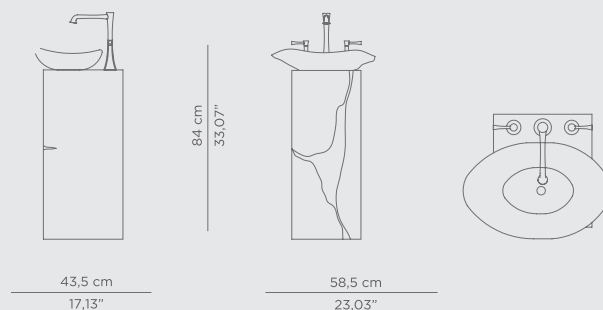

DIMENSIONS

W 185 cm | 72,83" H 64,5 cm | 25,39" D 91 cm | 35,83"

PRODUCT FEATURES:

Product Features:

Structure: Gold-plated brass Tubes

Tub: White Casted Iron

Water drainage: Floor

0.2 PRODUCT CATEGORIES

DIMENSIONS
 W 70 cm | 27,56" H 86,5 cm | 34,06" D 48 cm | 18,9"

PRODUCT FEATURES:
 Structure: Wood; Outside: Black lacquered, High gloss varnish
 Base/Inside: Gold leaf; Sink/Cover: Black lacquered glass; Water drainage: Wall.

DIMENSIONS
 H 85 cm | 33,46" DIAM 45 cm | 17,72"

PRODUCT FEATURES:
 Structure: Brushed Aged brass, Matt Varnish
 Sink: Nero Marquina Marble
 Water drainage: Wall/Floor.

LAPIAZ **FREESTANDING**

Lapiaz Marble Freestanding is inspired by the typical karst formations produced by the dissolution of limestone rocks. Its high gloss black lacquered interiors are enhanced by a silver-plated fissure and a vessel sink produced in the finest Nero Marquina marble. Definitely, a statement freestanding that stands out in any bathroom project.

DIMENSIONS

W 59 cm | 23,23" H 94,5 cm | 37,2" D 39,5 cm | 15,55"

PRODUCT FEATURES:

Structure: High gloss black lacquered wood; Coated with a sheet of stainless steel.; Tear: Nickel-plated brass; Inside: High gloss black lacquered; Sink: Nero Marquina Marble.