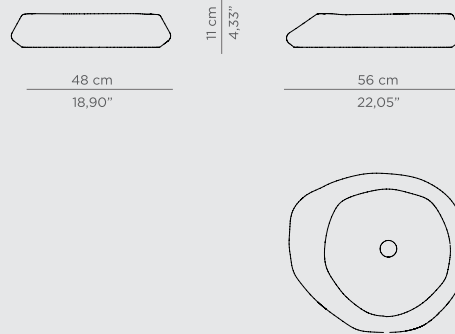

LAGOON **VESSEL SINK**

Inspired by the beauty of the Seven Cities Lagoon in the Azores and the majestic surrounding landscape, our designers created the Lagoon Vessel Sink. It is made by a single block of Estremoz marble worked by hand by our artisans and is capable of completing perfectly your bathroom project.

DIMENSIONS
L 56 cm | 22,05" W 48 cm | 18,90" H 11 cm | 4,33"

PRODUCT FEATURES:
Estremoz marble.