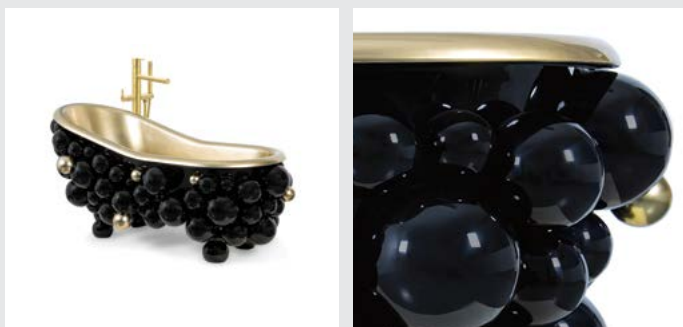

PRODUCT FEATURES:

Structure: Fiber glass | Black lacquered aluminum spheres, High gloss varnish | Polished Brass Spheres, High Gloss Varnish; Tub: Casted iron, Gold painted; Water drainage: Floor.