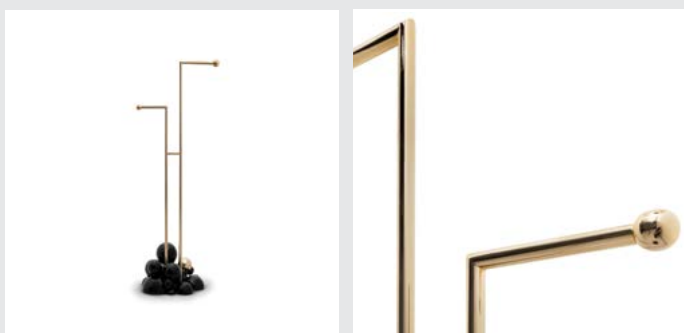

DIMENSIONS
 W 25 cm | 9,84" H 14 cm | 5,51" D 15 cm | 5,91"

PRODUCT FEATURES:
 Aged Brushed Brass, Matt Varnish.

KOI TOWEL RING

Inspired by the Japanese carp, this piece shines with its golden look and contemporaneous design. The Koi Towel Ring follows the Japanese Koi collection inspiration. Made out of three scales, this beautiful item adapts to the most luxury bathroom designs.

DIMENSIONS
H 11 cm | 4,33" DIAM 20 cm | 7,87"

PRODUCT FEATURES:
Aged Brushed Brass, Matt Varnish

NEWTON TOWEL RACK

Newton is a three-tier towel rack produced in polished brass and supported by gold and black spheres. It is a revolutionary statement piece created to fulfill the needs of those who are looking for the best in contemporary furniture design mixed with exquisite details and high-quality materials. Enhance your bathroom decor with this sleek and contemporary design piece produced with attractive high-end finishes.

DIMENSIONS
W 62 cm | 24,41" H 120 cm | 47,24" D 36 cm | 14,17"

PRODUCT FEATURES:
Tubes: Polished Brass; High Gloss Varnish
Base: Black lacquered brass aluminum spheres with high gloss varnish finishing and some gold-plated spheres.