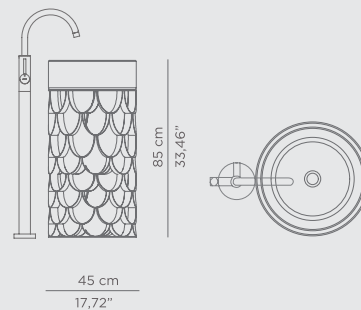

EDEN MARBLE **FREESTANDING**

The shape of a tree stump inspires the Eden Stone Freestanding. This beautiful irregular shaped piece is carved from our finest marble selection. When looking for the perfect element to distinguish your bathroom project, the Eden Stone freestanding is a unique masterpiece option.

DIMENSIONS
W 60 cm | 23,62" H 81 cm | 31,89" D 46 cm | 18,11"

PRODUCT FEATURES:
Structure: Carrara Marble
Water drainage: Floor.