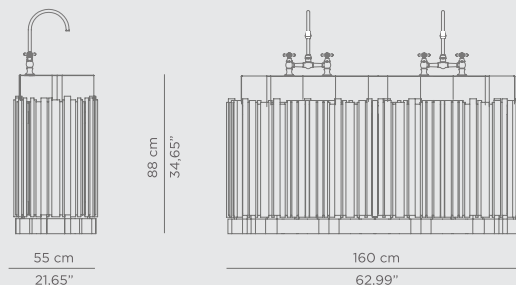

DIMENSIONS

W 140 cm | 55,12" H 95 cm | 37,4" D 45,5 cm | 17,91"

PRODUCT FEATURES:

Structure: Wood with black lacquered hand-carved mirror on top; Top: Nero Marquina Marble; Sink: Nero Marquina Marble; Feet: Black Lacquered High Gloss Varnish; Water drainage: Wall

DIMENSIONS
W 125 cm | 49,21" H 85 cm | 33,46" D 51 cm | 20,08"

PRODUCT FEATURES:
Structure: Casted aluminum, High gloss black lacquered | ;
Polished Brass spheres, High gloss varnish; Top: Casted brass, High gloss varnish; Sink: Polished brass, High gloss varnish; Water drainage: Wall.

DIMENSIONS
W 140 cm | 55,12" H 85 cm | 33,46" D 52 cm | 20,47"

PRODUCT FEATURES:
Structure: High Gloss Black Lacquered Wood with one drawer
Sink: Hand worked Ibiza Marble; Water drainage: Wall.

SYMPHONY WASHBASIN