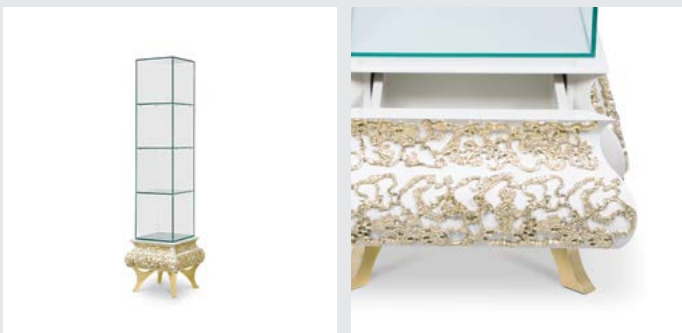

DIMENSIONS

W 32,5 cm | 127,95" H 60 cm | 23,62" D 32,5 cm | 127,95"

PRODUCT FEATURES:

Top: Carrara Marble
Structure: Polished Brass

CROCHET PERFUME DISPLAY

Crochet Perfume Display features the traditional Portuguese knitting technique with the most modern design. Designed in a tempered smoked glass, this Perfume Display is perfect to exhibit small sculptures, perfumes or other bathroom accessories. This product has three shelves with an open back and the structure is in a white cream lacquered wood with elegant knitting brass details supported by French-style feet.

DIMENSIONS

W 45 cm | 17,72" H 180 cm | 70,87" D 45 cm | 17,72"

PRODUCT FEATURES:

Smoked glass and height gloss, lacquered croche cream color, feet and details in brass.

KOI TALL STORAGE

Koi Tall Storage is another product of our amazing Koi family. Finished with aged brass and walnut root inside and out, this product is perfect to display your finest accessories. Discreet yet exquisite, this tall storage provides you convenient storage space with its glass shelves and LED lighting once opening it!