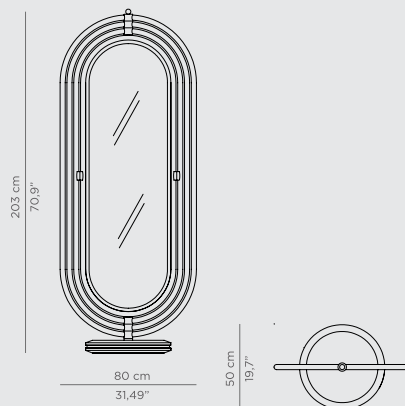

DIMENSIONS
D 7 cm | 2,76" DIAM 120,4 cm | 47,4"

PRODUCT FEATURES:
Structure: Polished Brass, High Gloss Varnish
Mirror: Flat Mirror

COLOSSEUM **MIRROR**

Colosseum is a rounded oblong mirror inspired by the most iconic buildings from Ancient Rome, because of its massive size and concentric shape. It features a frame produced in polished brass accented by an LED strip around the whole body.

DIMENSIONS
W 100 cm | 39,37" H 210 cm | 82,68" D 7 cm | 2,76"

PRODUCT FEATURES:
Structure: Polished Brass Tubes, High Gloss Varnish
LED strip around the whole body.

COLOSSEUM FLOOR MIRROR

Colosseum is a full-length floor mirror supported by a Nero Marquina marble base accented by a brass trim around it. The frame structure is built in polished brass tubes, assembled to create an oblong shape. The rings rotate 360 degrees, making this mirror a flexible and perfect piece to decorate your luxury bathroom.

DIMENSIONS
W 80 cm | 31,5" H 203 cm | 79,92" D 50 cm | 19,69"

PRODUCT FEATURES:
Structure: Polished Brass Tubes, High Gloss Varnish
Base: Nero Marquina Marble.

DIAMOND TOWEL RACK

Diamond is a three-tier towel rack produced in polished brass and supported by a diamond shaped base built in Nero Marquina marble. Enhance your bathroom decor with this sleek and contemporary design piece produced with attractive high-end finishes.