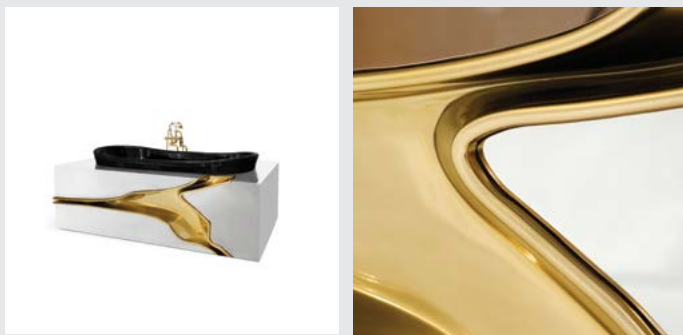

PRODUCT FEATURES:

Structure: Black lacquered high gloss fiberglass with a sheet of stainless steel; Tub: High gloss black lacquered casted iron; Tear: Gold painted tears with high gloss varnish; Drainage: Floor.