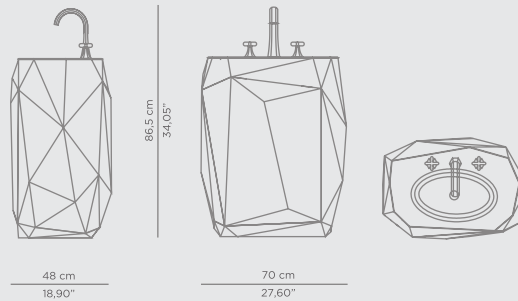

DIAMOND **FREESTANDING**

The Diamond freestanding turns heads wherever it stands. It features a wooden structure finished in a high gloss black varnish, a color that contrasts perfectly with the interior, covered in gold leaf. Besides its irregular shape, it has a built-in oval sink with a translucent black finishing.

DIMENSIONS
W 70 cm | 27,56" H 86,5 cm | 34,06" D 48 cm | 18,9"

PRODUCT FEATURES:
Structure: Wood; Outside: Black lacquered, High gloss varnish
Base/Inside: Gold leaf; Sink/Cover: Black lacquered glass; Water drainage: Wall.

EDEN **FREESTANDING**

Eden is a freestanding inspired by the shape of a tree stump. This amazing organically shaped freestanding is made of casted aluminum, and its built-in sink has a special rough textured surface, reminding of growth rings.

DIMENSIONS
W 59 cm | 23,23" H 81 cm | 31,89" D 46 cm | 18,11"

PRODUCT FEATURES:
Structure: Gold Plated Casted Aluminum
Water drainage: Floor.