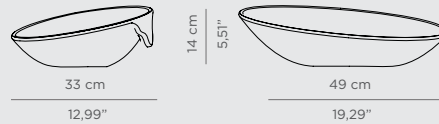

DIMENSIONS
W 59 cm | 23,23" H 11 cm | 4,33" D 31 cm | 12,2"

PRODUCT FEATURES:
Casted Brass.

LAPIAZ MARBLE **VESSEL SINK**

The Lapiaz Marble vessel sink features soft, delicate and unpredictable veins, which gives this collection elegance and glamour, as well as the ability to adapt to both classic and modern environments. This irregular shaped piece will add to your bathroom the modern look you are searching for. You are able to combine it with many coloured bases and taps from any size or shape creating your own unique design.

DIMENSIONS

W 59 cm | 23,23" H 96 cm | 37,8" D 39,5 cm | 15,55"

PRODUCT FEATURES:

Nero marquina Marble.

LOTUS **VESSEL SINK**

The Lotus vessel sink is made to reinvent the idea of this kind of product. Anybody who has ever observed a lotus flower emerging from a murky pond cannot fail to see the beauty of this exquisite vessel sink. Meaning purity and beauty this Lotus Vessel Sink will turn any vanity into an elegant design work. Choose from three different types of marble: Nero Marquina, Carrara and Estremoz getting the luxury touch your project deserves.

DIMENSIONS

H 12,5 cm | 4,92" D 45 cm | 17,72"

PRODUCT FEATURES:

Carrara marble.

SILK VESSEL SINK

This elegant Silk Vessel Sink is handcrafted in a majestic marble. With soft edges and round details that resembles Silk, a noble fabric known for its delicate texture, this Vessel Sink can be produced in different marble types, allowing you to match it with your favourite colours.