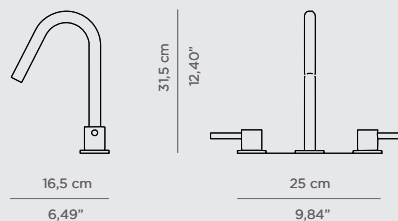

DIMENSIONS
 W 20 cm | 7,87" H 7cm | 2,76" D 16,6 cm | 6,54"

PRODUCT FEATURES:
 Brass - Gold Plated, Nickel Plated, Brushed Brass, Brushed Nickel, Aged Brass, among others.

ORIGIN THREE HOLE MIXER TAP | PAG.126

DIMENSIONS
W 30 cm | 11,81" H 26,5 cm | 10,43" D 22 cm | 8,66"

PRODUCT FEATURES:
Brass - Gold Plated, Nickel Plated, Brushed Brass, Brushed Nickel, Aged Brass, among others.

ORIGIN **THREE HOLE MIXER TAP**