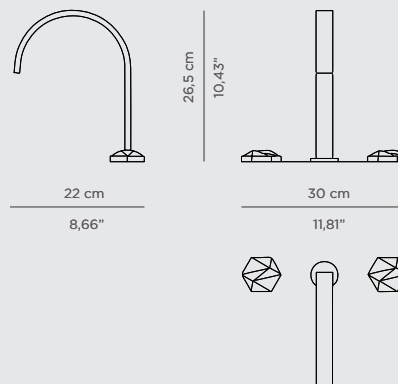

DIMENSIONS
 W 20,5 cm | 8,07" H 6 cm | 2,36" D 17 cm | 6,69"

PRODUCT FEATURES:
 Brass - Gold Plated, Nickel Plated, Brushed Brass, Brushed Nickel, Aged Brass, among others.

FLOW **WALL MIXER TAP**

Flow Wall Mixer Tap is a beautiful elegant wall mixer tap. This product stands out for its versatile look that bounds easily with any washbasin, freestanding or vessel sink.

DIMENSIONS
 W 20 cm | 7,87" H 7cm | 2,76" D 16,6 cm | 6,54"

PRODUCT FEATURES:
 Brass - Gold Plated, Nickel Plated, Brushed Brass, Brushed Nickel, Aged Brass, among others.

ORIGIN THREE HOLE MIXER TAP | PAG.126

ORIGIN
THREE HOLE MIXER TAP

BOURGEOIS
TWO HOLE MIXER TAP

DIAMOND **THREE HOLE MIXER TAP**

Diamond Three Hole Mixer Tap is a beautiful modern built-in mixer tap. This product stands out for its minimalistic look that bounds easily with any washbasin, freestanding or vessel sink with its Diamond handle shape.

DIMENSIONS
W 30 cm | 11,81" H 26,5 cm | 10,43" D 22 cm | 8,66"

PRODUCT FEATURES:
Brass - Gold Plated, Nickel Plated, Brushed Brass, Brushed Nickel, Aged Brass, among others.

ORIGIN **THREE HOLE MIXER TAP**