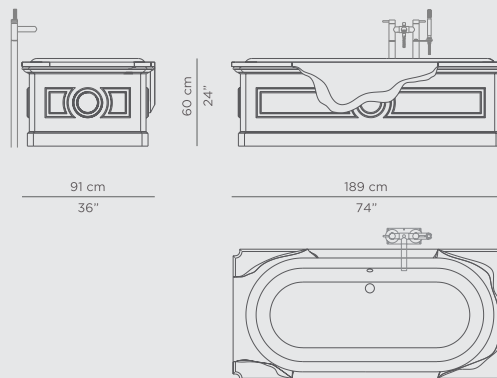

PETRA **BATHTUB**

This bathtub combines Ibiza marble and wood and its inspiration was thought by the ancient city of Petra, where buildings are directly carved in stone cliffs. The black gloss looks of the wood matching the different shades of white turn this piece into one everlasting exclusive visual experience for the most luxurious bathrooms.

DIMENSIONS

W 189 cm | 74,41" H 60 cm | 23,62" D 91 cm | 35,83"

PRODUCT FEATURES:

Structure: High gloss black lacquered wood; Top: Hand worked white Ibiza Marble; Tub: White enamel Casted Iron; Water drainage: Floor.