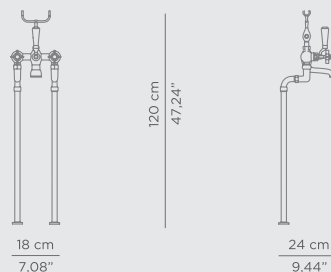

BOURGEOIS I W/ HAND SHOWER TAP

Bourgeois I Mounting Floor Mixer with Hand Shower Tap is a beautiful modern mounting floor mixer tap. This product is an all-time feature that won't lose its charm or luxury with time and bounds easily with any of our bathtubs due to its freestanding functionality.

DIMENSIONS
W 18 cm | 7,09" H 120 cm | 47,24" D 24 cm | 9,45"

PRODUCT FEATURES:
Brass - Gold Plated, Nickel Plated, Brushed Brass, Brushed Nickel, Aged Brass, among others.