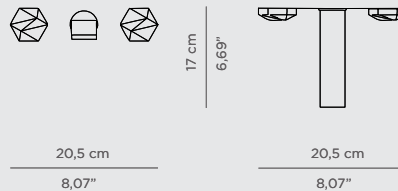

DIAMOND **WALL MIXER TAP**

Diamond Wall Mixer Tap is a beautiful modern wall mixer tap. This product stands out for its minimalistic look that bounds easily with any washbasin, freestanding or vessel sink with its Diamond handle shape.

DIMENSIONS
W 20,5 cm | 8,07" H 6 cm | 2,36" D 17 cm | 6,69"

PRODUCT FEATURES:
Brass - Gold Plated, Nickel Plated, Brushed Brass, Brushed Nickel, Aged Brass, among others.

FLOW **WALL MIXER TAP**

Flow Wall Mixer Tap is a beautiful elegant wall mixer tap. This product stands out for its versatile look that bounds easily with any washbasin, freestanding or vessel sink.

DIMENSIONS
W 20 cm | 7,87" H 7cm | 2,76" D 16,6 cm | 6,54"

PRODUCT FEATURES:
Brass - Gold Plated, Nickel Plated, Brushed Brass, Brushed Nickel, Aged Brass, among others.