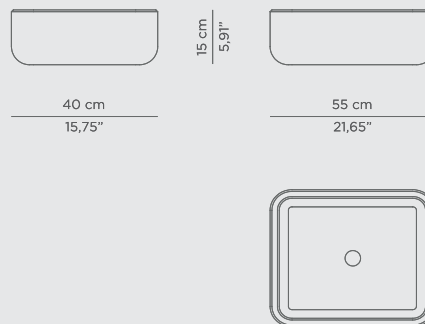

DIMENSIONS
W 44 cm | 17,32" H 13,5 cm | 5,31" D 45 cm | 17,72"

PRODUCT FEATURES:
Estremoz Marble.

EDEN **VESSEL SINK**

Eden is a vessel sink inspired by the shape of a tree stump. This amazing organically shaped sink is made of casted aluminum and presents a special rough textured surface, reminding of growth rings.

DIMENSIONS
W 61 cm | 24,02" H 14 cm | 5,51" D 50 cm | 19,69"

PRODUCT FEATURES:
Gold Plated casted aluminium.

EDEN MARBLE **VESSEL SINK**

The Eden Stone Vessel Sink is inspired by the shape of a tree stump. This beautiful irregular shaped piece is carved from our finest marble selection. When looking for the perfect element to distinguish your bathroom project, the Eden Stone Vessel Sink is a unique masterpiece option. Choose from three different types of marble: Nero Marquina, Carrara and Estremoz and get the luxury touch your project deserves

DIMENSIONS
W 55 cm | 21,65" D 45 cm | 17,72" H 16 cm | 6,30"

PRODUCT FEATURES:
Ibiza marble.

KOI RECTANGULAR **VESSEL SINK**

The Koi Rectangular vessel sink is available in Nero Marquina, Carrara and Estremoz marble. These sinks are available with two different depths one (1) with 30cm | 11,81' and other (2) with 40cm | 15,75'. Choose from three different types of marble: Nero Marquina, Carrara and Estremoz and get the luxury touch your project deserves.