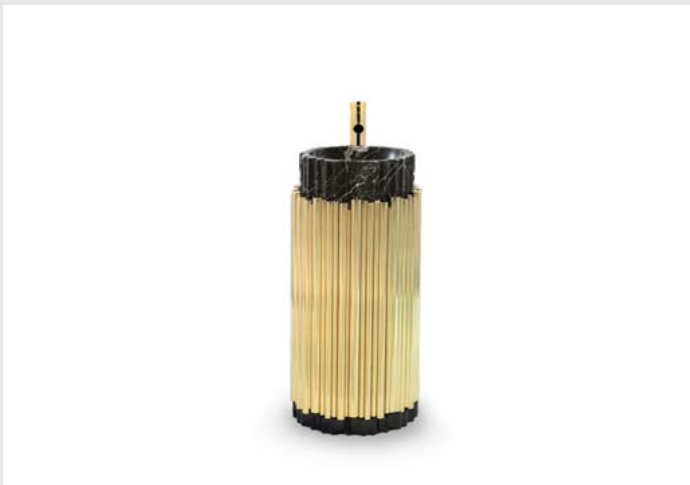

SYMPHONY FREESTANDING

The Symphony Freestanding draws inspiration from the curves of a violin and the tubes of an organ. Like all of Maison Valentina's designs, the Symphony Freestanding is handmade by experienced artisans, each with different specialties, from metalwork to woodcarving. It features a cluster of polished brass tubes that envelops an exotic wood structure. Its vessel sink is all made of Nero Marquina Marble with a cogwheel-shaped design.

DIMENSIONS

H 85 cm | 33,46" DIAM 42 cm | 16,54"

PRODUCT FEATURES:

Structure: High Gloss black lacquered Wood | Gold plated brass tubes, High gloss varnish

Sink: Nero Marquina Marble

Water drainage: Floor.