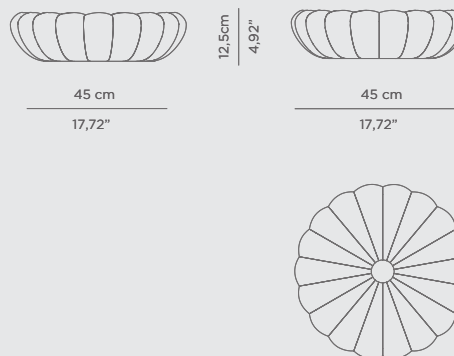

DIMENSIONS
L 56 cm | 22,05" W 48 cm | 18,90" H 11 cm | 4,33"

PRODUCT FEATURES:
Estremoz marble.

LAPIAZ **VESSEL SINK**

The Lapiaz vessel sink made of casted brass can be Gold, Nickel and Copper Plated or even lacquered in any colour. This irregular shaped piece will add to your bathroom the modern look you are searching for. You are able to combine it with many coloured bases and taps from any size or shape creating your own unique design.

DIMENSIONS
W 59 cm | 23,23" H 11 cm | 4,33" D 31 cm | 12,2"

PRODUCT FEATURES:
Casted Brass.

LAPIAZ MARBLE **VESSEL SINK**

The Lapiaz Marble vessel sink features soft, delicate and unpredictable veins, which gives this collection elegance and glamour, as well as the ability to adapt to both classic and modern environments. This irregular shaped piece will add to your bathroom the modern look you are searching for. You are able to combine it with many coloured bases and taps from any size or shape creating your own unique design.

DIMENSIONS

W 59 cm | 23,23" H 96 cm | 37,8" D 39,5 cm | 15,55"

PRODUCT FEATURES:

Nero marquina Marble.

LOTUS **VESSEL SINK**

The Lotus vessel sink is made to reinvent the idea of this kind of product. Anybody who has ever observed a lotus flower emerging from a murky pond cannot fail to see the beauty of this exquisite vessel sink. Meaning purity and beauty this Lotus Vessel Sink will turn any vanity into an elegant design work. Choose from three different types of marble: Nero Marquina, Carrara and Estremoz getting the luxury touch your project deserves.