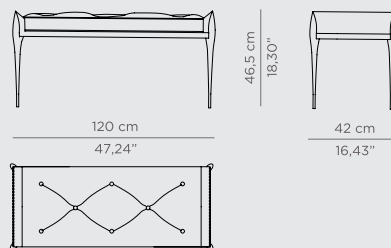

STILETTO BENCH

Stiletto is a button-tufted bench upholstered in velvet. It features brass stiletto legs that are inspired by high heels, providing a sharp and sleek look to your bathroom. It has a rectangular cushioned pad accented by little sloping arms. Feminine and seductive due to its delicate lines, it is a desirable piece for any modern luxury bathroom.

DIMENSIONS
W 120 cm | 47,24" H 48 cm | 18,9" D 44 cm | 17,32"

PRODUCT FEATURES:
Structure: Polished Brass
MV Velvet Fabric: MOSS I 34