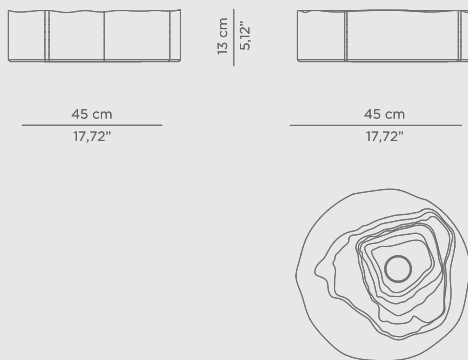

DIMENSIONS
W 49 cm | 19,29" H 13 cm | 5,12" D 33 cm | 12,99"

PRODUCT FEATURES:
Estremoz Marble.

DUORUM **VESSEL SINK**

The Duorum vessel sink is a unique piece made out of marble. To create it, our designers inspired themselves in the majestic Douro Valley landscape, in Portugal, known for its beauty and fertile fields. Choose from three different types of marble: Nero Marquina, Carrara and Estremoz and get the luxury touch your project deserves.