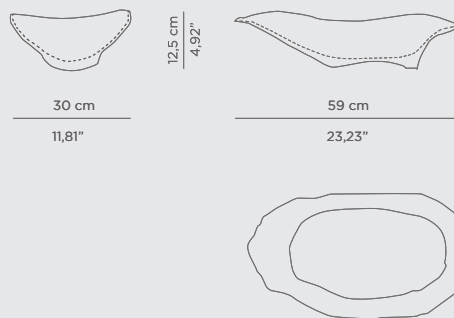

DIMENSIONS
L 56 cm | 22,05" W 48 cm | 18,90" H 11 cm | 4,33"

PRODUCT FEATURES:
Estremoz marble.

LAPIAZ **VESSEL SINK**

The Lapiaz vessel sink made of casted brass can be Gold, Nickel and Copper Plated or even lacquered in any colour. This irregular shaped piece will add to your bathroom the modern look you are searching for. You are able to combine it with many coloured bases and taps from any size or shape creating your own unique design.

DIMENSIONS
W 59 cm | 23,23" H 11 cm | 4,33" D 31 cm | 12,2"

PRODUCT FEATURES:
Casted Brass.

LAPIAZ MARBLE **VESSEL SINK**

The Lapiaz Marble vessel sink features soft, delicate and unpredictable veins, which gives this collection elegance and glamour, as well as the ability to adapt to both classic and modern environments. This irregular shaped piece will add to your bathroom the modern look you are searching for. You are able to combine it with many coloured bases and taps from any size or shape creating your own unique design.