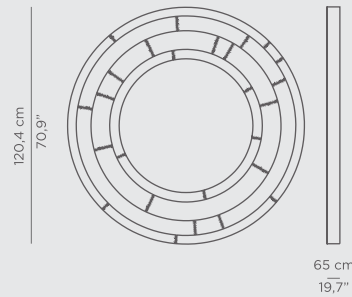

BLAZE MIRROR **FREESTANDING**

Blaze Mirror is a fiercely burning fire capable of accentuating any wall and stun you at every look. It features a round mirror made entirely from polished brass and designed with concentric circles. It is accented by engraved nail head trims along the body and a LED strip that provides a soft and cozy light for any ambiance.

DIMENSIONS
D 7 cm | 2,76" DIAM 120,4 cm | 47,4"

PRODUCT FEATURES:
Structure: Polished Brass, High Gloss Varnish
Mirror: Flat Mirror

COLOSSEUM **MIRROR**

Colosseum is a rounded oblong mirror inspired by the most iconic buildings from Ancient Rome, because of its massive size and concentric shape. It features a frame produced in polished brass accented by an LED strip around the whole body.

DIMENSIONS
W 100 cm | 39,37" H 210 cm | 82,68" D 7 cm | 2,76"

PRODUCT FEATURES:
Structure: Polished Brass Tubes, High Gloss Varnish
LED strip around the whole body.