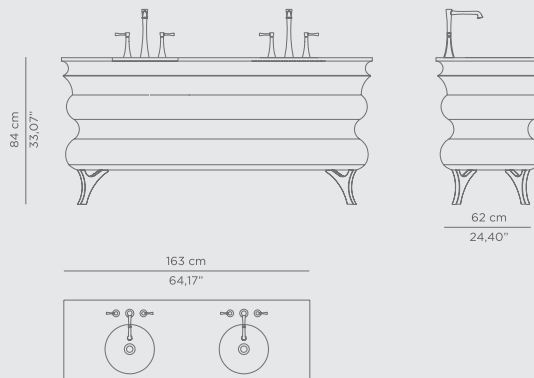

CROCHET WASHBASIN

Crochet Washbasin features the traditional Portuguese knitting technique with the most modern design. Its countertop is in marble and the two vessel sinks in polished brass, supported by French-style feet, referring to the antique furniture. Definitely a timeless design piece!

DIMENSIONS

W 160 cm | 62,99" H 85 cm | 33,46" D 60 cm | 23,62"

PRODUCT FEATURES:

Structure: Glossy White-Cream Lacquered Wood | Knitting Polished Brass Details; Top: Estremoz Marble; Feet: French Style Polished Brass, High Gloss Varnish; Sink: Polished Brass, High Gloss Varnish; Water drainage: Wall.