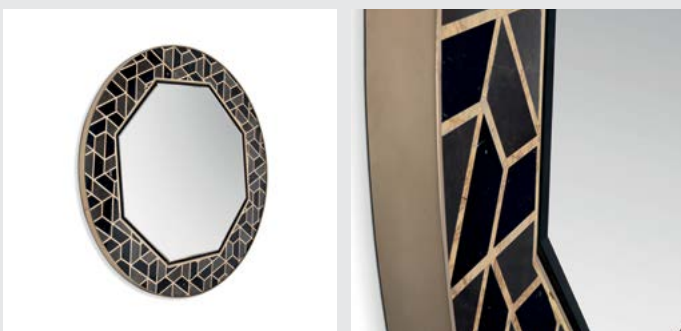

DIMENSIONS
W 55 cm | 21,65" H 90 cm | 35,43" D 2,5 cm | 0,98"

PRODUCT FEATURES:
Structure: Polished Brass, High Gloss Varnish
Mirror: Flat Mirror

SHIELD MIRROR

Shield is a round mirror made entirely from mirror, polished brass and a Nero Marquina marble bar. Inspired by the most ancient and valuable armor, the Shield of Achilles, we re-designed the Shield Mirror, for protection and security. Decorative yet practical, you will have a divine mirror just for you.

DIMENSIONS
W 100 cm | 39,37" H 135 cm | 53,15" D 8 cm | 3,15"

PRODUCT FEATURES:
Mirror: Flat Mirror; Structure: Polished Brass
Centre bar: Nero Marquina marble.

TORTOISE MIRROR

This unique mirror is inspired by the tortoise's hard outer shell. It's made of high gloss black lacquered wood that contrasts with hexagonal Anthracite, Nero Marquina and Yellow Triano marble details. This glamorous mirror makes this piece easy to integrate in different luxurious environments.

DIMENSIONS
D 5,3 cm | 2,09" DIAM 120 cm | 47,24"

PRODUCT FEATURES:
Structure: High Gloss Black Lacquered Wood, Yellow Triano Marble, Nero Marquina Marble and Anthracite Marble
Mirror: Flat Mirror

0.2 PRODUCT CATEGORIES
CASEGOODS