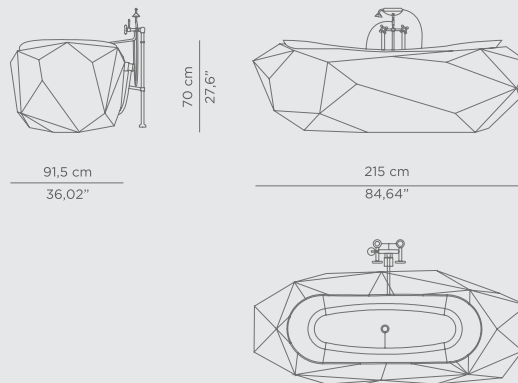

DIAMOND **BATHTUB**

The Diamond Bathtub turns heads wherever it stands. It features a wooden structure finished in a high gloss black varnish, a color that contrasts perfectly with the golden painted rim, covered in high gloss varnish. Besides its irregular shape inspired on its jewel's name, it has a built-in oval tub that will provide you the most comfortable soak.