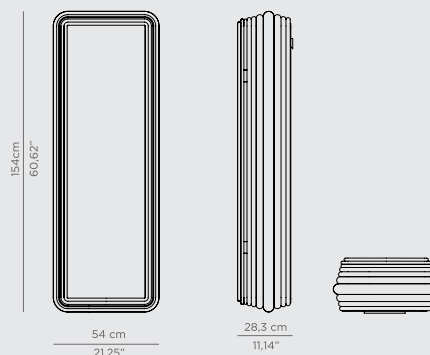

COLOSSEUM TALL STORAGE

Colosseum is a wall mounted tall storage cabinet that includes a full-length mirror both in the front and on the inside of the door. It is made of wood, covered by a brass structure with rounded corners and a minimalistic touch. The interior is decorated with an elegant wood veneer, LED strips for a soft light and four shelves that provide plenty of storage space. Its neutral color scheme makes this a sober piece for your bathroom decoration.

DIMENSIONS

W 54 cm | 21,26" H 154 cm | 60,63" D 30 cm | 11,81"

PRODUCT FEATURES:

Structure: Gold Plated Aluminum Tubes with High Gloss Varnish; Interior: Walnut Root, LED strips for a soft light and four glass shelves.

CRAIG COLUMN

Useful down to the smallest detail and beautiful to look at, Craig Column Cabinet, inspired by Craig Ellwood, an influential Los Angeles based modernist architect, is the luxurious solution for your bathroom. The shapes are reduced and clear so that they can be perfect for any bathroom concept. The beautiful design is finished with the use of polished brass and Carrara Marble evoking the boho-chic emotions and sleek lines that moved Ellwood.

DIMENSIONS

W 32,5 cm | 127,95" H 60 cm | 23,62" D 32,5 cm | 127,95"

PRODUCT FEATURES:

Top: Carrara Marble
Structure: Polished Brass