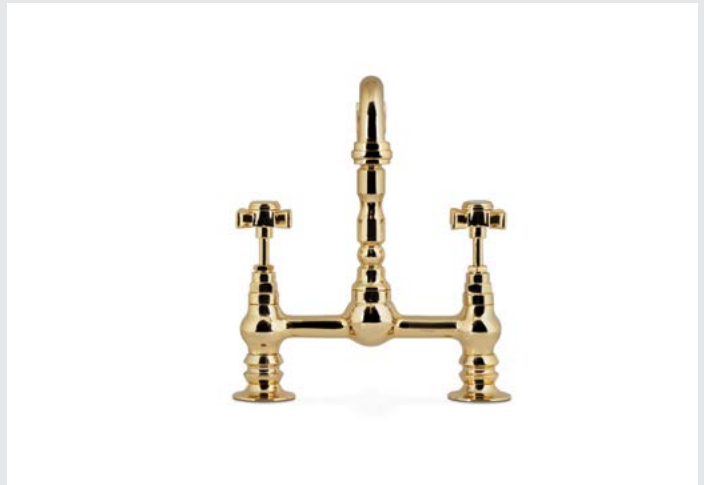

ORIGIN
THREE HOLE MIXER TAP

BOURGEOIS
TWO HOLE MIXER TAP

DIAMOND **THREE HOLE MIXER TAP**

Diamond Three Hole Mixer Tap is a beautiful modern built-in mixer tap. This product stands out for its minimalistic look that bounds easily with any washbasin, freestanding or vessel sink with its Diamond handle shape.

DIMENSIONS
W 30 cm | 11,81" H 26,5 cm | 10,43" D 22 cm | 8,66"

PRODUCT FEATURES:
Brass - Gold Plated, Nickel Plated, Brushed Brass, Brushed Nickel, Aged Brass, among others.

ORIGIN **THREE HOLE MIXER TAP**

Origin Three Hole Mixer Tap is a beautiful modern built-in mixer tap. This product stands out for its contemporary look that bounds easily with any washbasin, freestanding or vessel sink with its elegant shape.

DIMENSIONS
W 25 cm | 9,84" H 31,5 cm | 12,4" D 16,5 cm | 6,5"

PRODUCT FEATURES:
Brass - Gold Plated, Nickel Plated, Brushed Brass, Brushed Nickel, Aged Brass, among others.

BOURGEOIS TWO HOLE MIXER TAP

Bourgeois Two Hole Mixer Tap is a beautiful classic faucet. This product is an all-time feature that won't lose its charm or luxury with time. Ideal for built-in washbasins or freestandings.