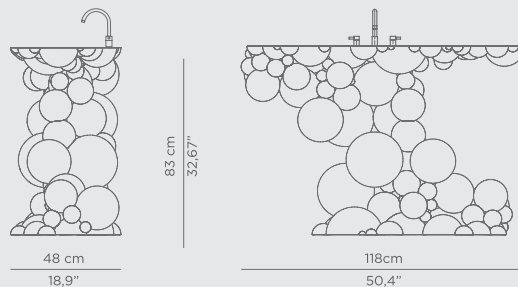

DIMENSIONS

W 195 cm | 76,77" H 98 cm | 38,58" D 60 cm | 23,62"

PRODUCT FEATURES:

Structure: Brushed Aged brass, Matt Varnish; Top: Nero Marquina Marble; Sink: Nero Marquina Marble; Water drainage: Wall.

METROPOLITAN WASHBASIN

DIMENSIONS

W 140 cm | 55,12" H 95 cm | 37,4" D 45,5 cm | 17,91"

PRODUCT FEATURES:

Structure: Wood with black lacquered hand-carved mirror on top; Top: Nero Marquina Marble; Sink: Nero Marquina Marble; Feet: Black Lacquered High Gloss Varnish; Water drainage: Wall

DIMENSIONS
W 125 cm | 49,21" H 85 cm | 33,46" D 51 cm | 20,08"

PRODUCT FEATURES:
Structure: Casted aluminum, High gloss black lacquered | ;
Polished Brass spheres, High gloss varnish; Top: Casted brass, High gloss varnish; Sink: Polished brass, High gloss varnish; Water drainage: Wall.