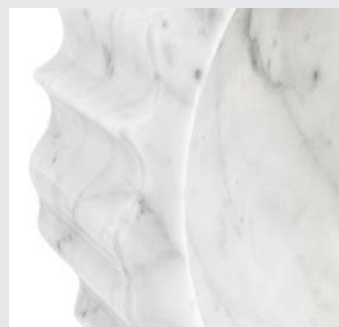

SILK VESSEL SINK

This elegant Silk Vessel Sink is handcrafted in a majestic marble. With soft edges and round details that resembles Silk, a noble fabric known for its delicate texture, this Vessel Sink can be produced in different marble types, allowing you to match it with your favourite colours.

DIMENSIONS
W 49 cm | 19,29" H 14 cm | 5,51" D 33 cm | 12,99"

PRODUCT FEATURES:
Carrara marble. Other options under quote: Nero Marquina Marble and Portoro Gold Marble.

SYMPHONY VESSEL SINK

The cogwheel-shaped design of this vessel sink stands out for its contemporary design. Available in three different marbles you are able to take your creations to a completely new level combining it with endless colours, while adding a touch of elegance and mystery to any bathroom.

DIMENSIONS
H 16,5 cm | 6,5" DIAM 42 cm | 16,54"

PRODUCT FEATURES:
Nero Marquina Marble.