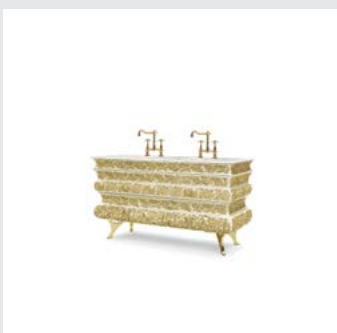

DIMENSIONS

W 160 cm | 62,99" H 85 cm | 33,46" D 60 cm | 23,62"

PRODUCT FEATURES:

Structure: Glossy White-Cream Lacquered Wood | Knitting Polished Brass Details; Top: Estremoz Marble; Feet: French Style Polished Brass, High Gloss Varnish; Sink: Polished Brass, High Gloss Varnish; Water drainage: Wall.