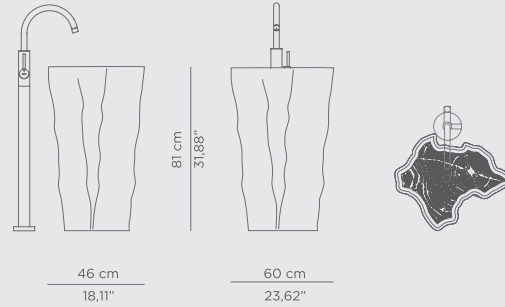

DIMENSIONS

W 189 cm | 74,41" H 60 cm | 23,62" D 91 cm | 35,83"

PRODUCT FEATURES:

Structure: High gloss black lacquered wood; Top: Hand worked white Ibiza Marble; Tub: White enamel Casted Iron; Water drainage: Floor.

DIMENSIONS

W 185 cm | 72,83" H 64,5 cm | 25,39" D 91 cm | 35,83"

PRODUCT FEATURES:

Product Features:

Structure: Gold-plated brass Tubes

Tub: White Casted Iron

Water drainage: Floor

0.2 PRODUCT CATEGORIES

DIMENSIONS
 W 70 cm | 27,56" H 86,5 cm | 34,06" D 48 cm | 18,9"

PRODUCT FEATURES:
 Structure: Wood; Outside: Black lacquered, High gloss varnish
 Base/Inside: Gold leaf; Sink/Cover: Black lacquered glass; Water drainage: Wall.

DIMENSIONS
 W 59 cm | 23,23" H 81 cm | 31,89" D 46 cm | 18,11"

PRODUCT FEATURES:
 Structure: Gold Plated Casted Aluminum
 Water drainage: Floor.

EDEN MARBLE **FREESTANDING**

The shape of a tree stump inspires the Eden Stone Freestanding. This beautiful irregular shaped piece is carved from our finest marble selection. When looking for the perfect element to distinguish your bathroom project, the Eden Stone freestanding is a unique masterpiece option.