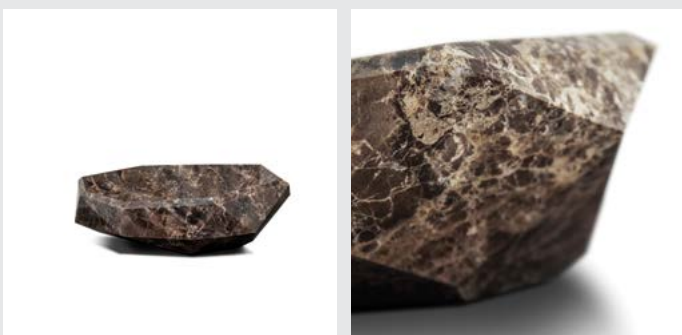

**LAPIAZ MARBLE
VESSEL SINK**

**LOTUS
VESSEL SINK**

**SILK
VESSEL SINK**

**SYMPHONY
VESSEL SINK**

DIAMOND **VESSEL SINK**

The Diamond Vessel Sink, handworked in Emperador Marble, is perfect to primp any bathroom. A special jewel creation of stunning elegance and originality. This marble vessel sink is thoughtfully designed to combine enduring quality and modern design.

DIMENSIONS
W 49 cm | 19,29" H 13 cm | 5,12" D 33 cm | 12,99"

PRODUCT FEATURES:
Estremoz Marble.

DUORUM **VESSEL SINK**

The Duorum vessel sink is a unique piece made out of marble. To create it, our designers inspired themselves in the majestic Douro Valley landscape, in Portugal, known for its beauty and fertile fields. Choose from three different types of marble: Nero Marquina, Carrara and Estremoz and get the luxury touch your project deserves.