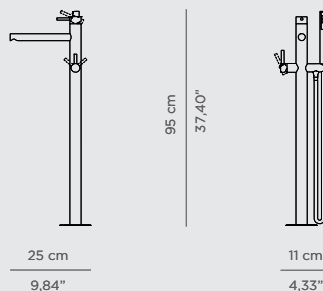

NAU MOUNTING FLOOR MIXER TAP

Nau Mounting Floor Mixer with Hand Shower Tap is a beautiful modern mounting floor mixer tap. This product stands out for its contemporary look that bounds easily with any of our bathtubs due to its freestanding functionality.

DIMENSIONS
W 25 cm | 9,84" H 110 cm | 43,31" D 27 cm | 10,63"

PRODUCT FEATURES:
Brass - Gold Plated, Nickel Plated, Brushed Brass, Brushed Nickel, Aged Brass, among others.