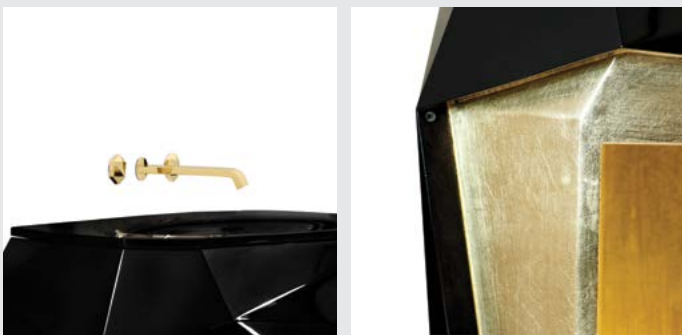

DIAMOND **FREESTANDING**

The Diamond freestanding turns heads wherever it stands. It features a wooden structure finished in a high gloss black varnish, a color that contrasts perfectly with the interior, covered in gold leaf. Besides its irregular shape, it has a built-in oval sink with a translucent black finishing.

DIMENSIONS
W 70 cm | 27,56" H 86,5 cm | 34,06" D 48 cm | 18,9"

PRODUCT FEATURES:
Structure: Wood; Outside: Black lacquered, High gloss varnish
Base/Inside: Gold leaf; Sink/Cover: Black lacquered glass; Water drainage: Wall.