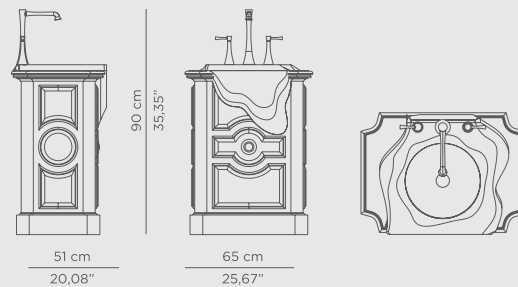

DIMENSIONS

W 189 cm | 74,41" H 60 cm | 23,62" D 91 cm | 35,83"

PRODUCT FEATURES:

Structure: High gloss black lacquered wood; Top: Hand worked white Ibiza Marble; Tub: White enamel Casted Iron; Water drainage: Floor.

DIMENSIONS

W 185 cm | 72,83" H 64,5 cm | 25,39" D 91 cm | 35,83"

PRODUCT FEATURES:

Product Features:

Structure: Gold-plated brass Tubes

Tub: White Casted Iron

Water drainage: Floor

0.2 PRODUCT CATEGORIES

DIMENSIONS

W 35 cm | 13,78" D 39 cm | 15,35" H 83 cm | 32,68"

PRODUCT FEATURES:

Structure: High gloss black lacquered wood; Coated with a sheet of stainless steel.; Tear: Nickel-plated brass; Inside: High gloss black lacquered; Sink: Nero Marquina Marble.

DIMENSIONS

W 60 cm | 23,62" H 85 cm | 33,46" D 56,5 cm | 22,24"

PRODUCT FEATURES:

Structure: Casted aluminum, High gloss black lacquered | Polished Brass spheres, High gloss varnish; Top: Casted brass, High gloss varnish; Sink: Polished brass, High gloss varnish
Water drainage: Wall.