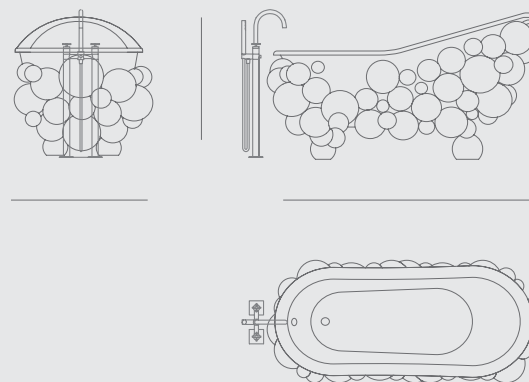

PRODUCT FEATURES:

Structure: Fiber glass, High gloss black lacquered ; Tub: Casted iron, High gloss black lacquered | Gold painted stripe, High gloss varnish; Drainage: Floor.

KOI **BATHTUB**

The Koi bathtub features an aged brushed brass structure resembling the scales pattern of the Japanese Koi carp. The glossy gold painted iron tub has an oval shape, making it the perfect combination between bold design and modern features. The name of this contemporary bathtub and the Japanese word for love are homophones, making the carp a symbol of love and affection.

PRODUCT FEATURES:

Structure: Brushed Aged Brass, Matt Varnish; Tub: Casted Iron, Gold painted, High gloss varnish; Water drainage: Floor.

LAPIAZ **BATHTUB**

Lapiaz Bathtub is inspired in the typical karst formations produced by the dissolution of limestone rocks. This unique bathtub enhances its gold and rich interiors with a gold painted tear that contrast with the mirrored effect of the stainless steel. Definitely, a statement bathtub that stands out in any bathroom project.

PRODUCT FEATURES:

Structure: Black lacquered high gloss fiberglass with a sheet of stainless steel; Tub: High gloss black lacquered casted iron; Tear: Gold painted tears with high gloss varnish; Drainage: Floor.