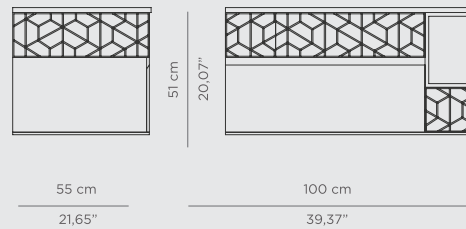

DIMENSIONS

W 110 cm | 43,31" H 55 cm | 21,65" D 40 cm | 15,75"

PRODUCT FEATURES:

Structure: high gloss black lacquered wood, Coated with a sheet of stainless steel | Polished brass tears, High gloss varnish
 Inside: Poplar Root Veneer
 One Drawer and Two Doors
 Water drainage: Wall

DIMENSIONS

W 98 cm | 38,58" H 50,5 cm | 19,88" D 54,5 cm | 21,46"

PRODUCT FEATURES:

Structure: High Gloss Black Lacquered Wood, with Polished Brass Feet, tempered smoked Glass Shelf; Top: Yellow Triano Marble, Nero Marquina Marble and Anthracite Marble
 Two Black Lacquered Drawers; One Smoked Grass Shelf
 Water drainage: Wall.