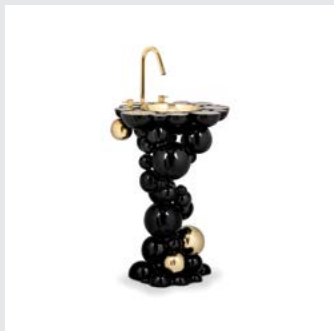

PETRA FREESTANDING

The melted marble look of the Petra Freestanding takes us to the City of Petra where buildings are carved directly in the stone cliffs. By adding this freestanding to your bathroom, it is a sure guarantee of luxurious and exquisite environment creation. The Petra Freestanding features a high gloss black lacquered wood structure with a spacious and functional vessel drawer on the front. It is finished with a carved melted vessel sink made entirely by one single block of Estremoz Marble.

DIMENSIONS

W 65 cm | 25,59" H 90 cm | 35,43" D 51 cm | 20,08"

PRODUCT FEATURES:

Structure: High Gloss Black Lacquered Wood with one drawer
Sink: Hand worked Estremoz Marble; Water drainage: Wall.