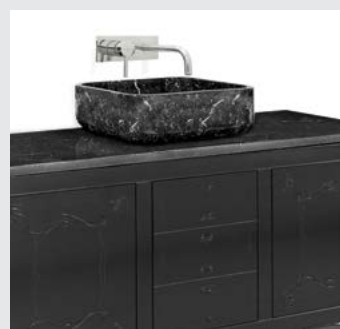

KOI WASHBASIN

Koi carp is a recurring symbol of Japanese culture, highly appreciated for its decorative purposes, not only in water gardens but also in Irezumi practice. Its natural color mutations reveal their capacity to adapt, just like the Koi washbasin that you can use to create a better sense of space division in your ambiances. The Koi scales that compose the panels of the washbasin shine and reflect.

DIMENSIONS

W 195 cm | 76,77" H 98 cm | 38,58" D 60 cm | 23,62"

PRODUCT FEATURES:

Structure: Brushed Aged brass, Matt Varnish; Top: Nero Marquina Marble; Sink: Nero Marquina Marble; Water drainage: Wall.

METROPOLITAN WASHBASIN

Inspired in The Metropolitan Museum of Art, this washbasin resembles a central mausoleum structure, blending the contemporary chic urban attitude with the classic sober lines. The wooden structure and feet are black lacquered with a high gloss black varnish, featuring a carefully handcrafted carving detail on the glass doors. It has a countertop and rectangular sink made of Nero Marquina marble, making this piece extremely elegant and luxurious.

DIMENSIONS

W 140 cm | 55,12" H 95 cm | 37,4" D 45,5 cm | 17,91"

PRODUCT FEATURES:

Structure: Wood with black lacquered hand-carved mirror on top; Top: Nero Marquina Marble; Sink: Nero Marquina Marble; Feet: Black Lacquered High Gloss Varnish; Water drainage: Wall