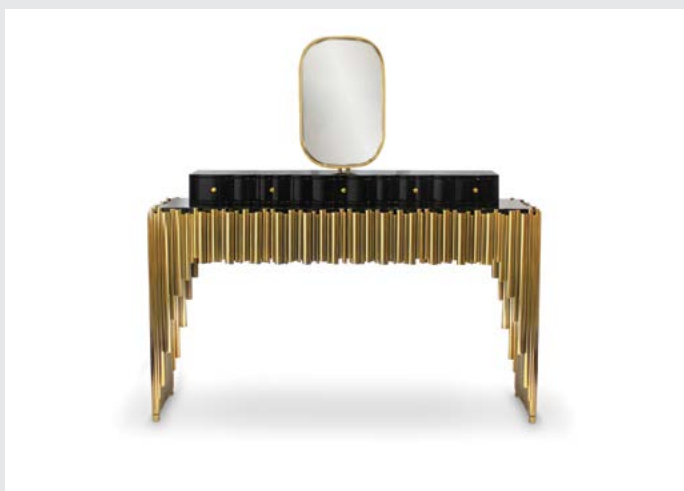

SYMPHONY DRESSING TABLE

The Symphony Dressing Table draws inspiration from church organ tubes, as well as the curves of a violin. It features a cluster of polished brass tubes that envelops an exotic wood structure and a serpentine front and countertop produced in wood and lacquered in a high gloss black. There are five small drawers on it, perfect to store the most elegant jewels, and a round mirror on the top, accented by a gold trimming.

DIMENSIONS

W 150 cm | 59,06" H 150 cm | 59,06" D 45 cm | 17,72"

PRODUCT FEATURES:

Bottom: Polished Brass Tubes, Gold-Plated
Upper Structure: High Gloss Black Lacquered MDF
Top: High Gloss Black Lacquered MDF
Mirror: Mirror Rim - Polished Brass Gold-Plated Pipe