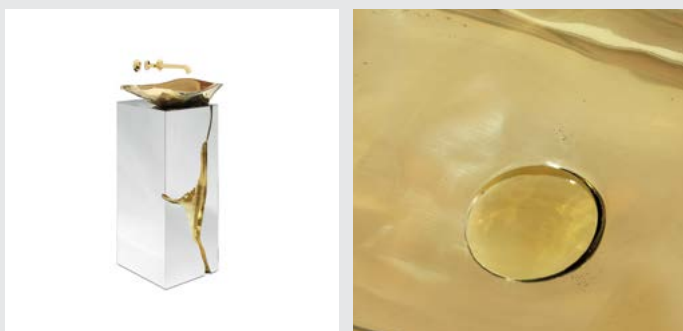

PRODUCT FEATURES:

Structure: High gloss black lacquered wood; Coated with a sheet of stainless steel.; Tear: Nickel-plated brass; Inside: High gloss black lacquered; Sink: Nero Marquina Marble.