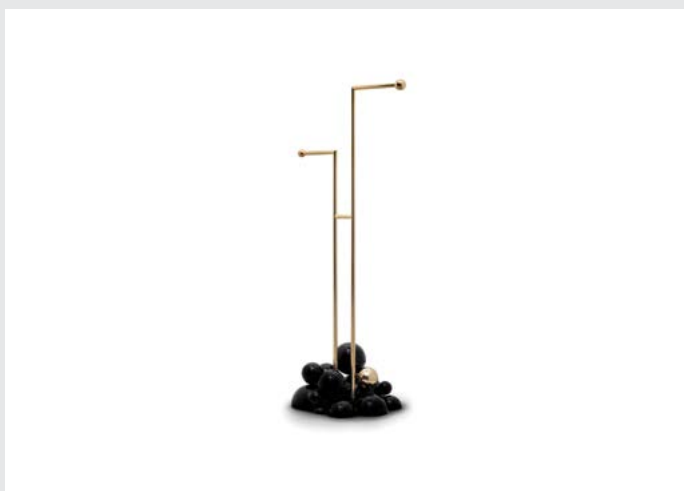

KOI TOWEL RING

Inspired by the Japanese carp, this piece shines with its golden look and contemporaneous design. The Koi Towel Ring follows the Japanese Koi collection inspiration. Made out of three scales, this beautiful item adapts to the most luxury bathroom designs.

DIMENSIONS
H 11 cm | 4,33" DIAM 20 cm | 7,87"

PRODUCT FEATURES:
Aged Brushed Brass, Matt Varnish