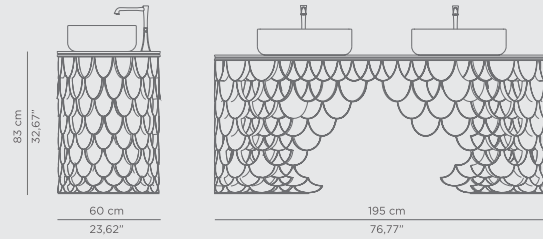

DIMENSIONS

W 185 cm | 72,83" H 64,5 cm | 25,39" D 91 cm | 35,83"

PRODUCT FEATURES:

Product Features:

Structure: Gold-plated brass Tubes

Tub: White Casted Iron

Water drainage: Floor

0.2 PRODUCT CATEGORIES

DIMENSIONS

W 160 cm | 62,99" H 85 cm | 33,46" D 60 cm | 23,62"

PRODUCT FEATURES:

Structure: Glossy White-Cream Lacquered Wood | Knitting Polished Brass Details; Top: Estremoz Marble; Feet: French Style Polished Brass, High Gloss Varnish; Sink: Polished Brass, High Gloss Varnish; Water drainage: Wall.

DIMENSIONS

W 100 cm | 39,37" H 95 cm | 37,4" D 60 cm | 23,62"

PRODUCT FEATURES:

Structure: Brushed Aged brass, Matt Varnish; Top: Nero Marquina Marble; Sink: Nero Marquina Marble; Water drainage: Wall.

KOI WASHBASIN