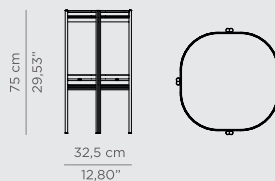

PRODUCT FEATURES:

Structure: Gold Plated Aluminum Tubes with High Gloss Varnish; Interior: Walnut Root, LED strips for a soft light and four glass shelves.