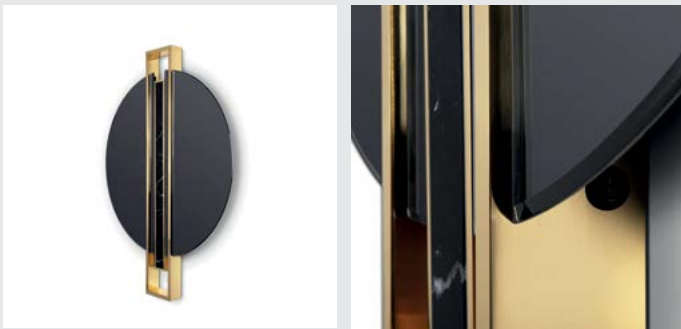

SHIELD MIRROR

Shield is a round mirror made entirely from mirror, polished brass and a Nero Marquina marble bar. Inspired by the most ancient and valuable armor, the Shield of Achilles, we re-designed the Shield Mirror, for protection and security. Decorative yet practical, you will have a divine mirror just for you.

DIMENSIONS
W 100 cm | 39,37" H 135 cm | 53,15" D 8 cm | 3,15"

PRODUCT FEATURES:
Mirror: Flat Mirror; Structure: Polished Brass
Centre bar: Nero Marquina marble.