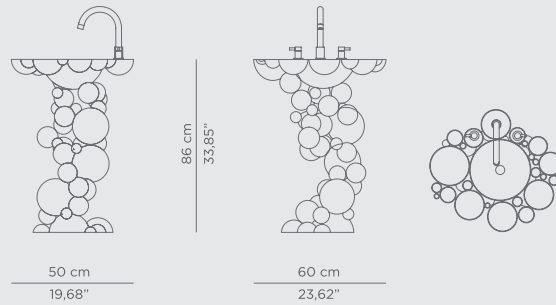

DIMENSIONS

W 189 cm | 74,41" H 60 cm | 23,62" D 91 cm | 35,83"

PRODUCT FEATURES:

Structure: High gloss black lacquered wood; Top: Hand worked white Ibiza Marble; Tub: White enamel Casted Iron; Water drainage: Floor.

DIMENSIONS

W 185 cm | 72,83" H 64,5 cm | 25,39" D 91 cm | 35,83"

PRODUCT FEATURES:

Product Features:

Structure: Gold-plated brass Tubes

Tub: White Casted Iron

Water drainage: Floor

0.2 PRODUCT CATEGORIES

DIMENSIONS

W 59 cm | 23,23" H 94,5 cm | 37,2" D 39,5 cm | 15,55"

PRODUCT FEATURES:

Structure: High gloss black lacquered wood; Coated with a sheet of stainless steel.; Tear: Nickel-plated brass; Inside: High gloss black lacquered; Sink: Nero Marquina Marble.

DIMENSIONS

W 35 cm | 13,78" D 39 cm | 15,35" H 83 cm | 32,68"

PRODUCT FEATURES:

Structure: High gloss black lacquered wood; Coated with a sheet of stainless steel.; Tear: Nickel-plated brass; Inside: High gloss black lacquered; Sink: Nero Marquina Marble.