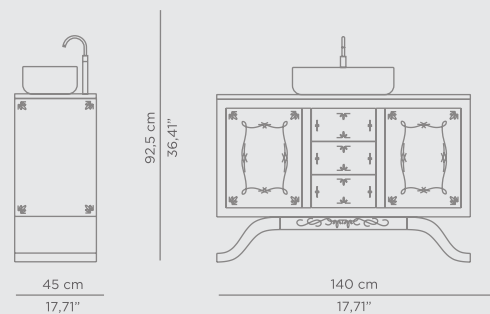

METROPOLITAN WASHBASIN

Inspired in The Metropolitan Museum of Art, this washbasin resembles a central mausoleum structure, blending the contemporary chic urban attitude with the classic sober lines. The wooden structure and feet are black lacquered with a high gloss black varnish, featuring a carefully handcrafted carving detail on the glass doors. It has a countertop and rectangular sink made of Nero Marquina marble, making this piece extremely elegant and luxurious.

DIMENSIONS

W 140 cm | 55,12" H 95 cm | 37,4" D 45,5 cm | 17,91"

PRODUCT FEATURES:

Structure: Wood with black lacquered hand-carved mirror on top; Top: Nero Marquina Marble; Sink: Nero Marquina Marble; Feet: Black Lacquered High Gloss Varnish; Water drainage: Wall