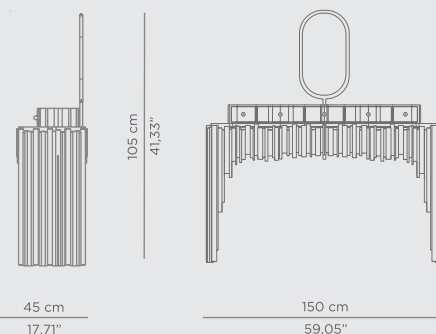

DIMENSIONS

W 54 cm | 21,26" H 154 cm | 60,63" D 30 cm | 11,81"

PRODUCT FEATURES:

Structure: Gold Plated Aluminum Tubes with High Gloss Varnish; Interior: Walnut Root, LED strips for a soft light and four glass shelves.

DIMENSIONS

W 45 cm | 17,72" H 180 cm | 70,87" D 45 cm | 17,72"

PRODUCT FEATURES:

Smoked glass and height gloss, lacquered croche cream color, feet and details in brass.

KOI TALL STORAGE

Koi Tall Storage is another product of our amazing Koi family. Finished with aged brass and walnut root inside and out, this product is perfect to display your finest accessories. Discreet yet exquisite, this tall storage provides you convenient storage space with its glass shelves and LED lighting once opening it!

DIMENSIONS

W 50 cm | 19,69" H 192 cm | 75,59" D 35 cm | 13,78"

PRODUCT FEATURES:

Structure: Walnut Root and Aged Brass door
Interior: LED Lightning and four glass shelves

SINUOUS DRESSING TABLE

Sinuous is a dressing table designed with a modern and glamorous touch perfect for your bedroom or master bathroom set. Produced in wood, it is covered in black painted with high gloss varnish and polished brass. It offers a wide storage space, with four drawers on the top and five in the bottom, and a mirror accented by a gold-plated rim.

DIMENSIONS

W 150 cm | 59,06" H 152 cm | 59,84" D 52 cm | 20,47"

PRODUCT FEATURES:

Structure: High Gloss Black Lacquered MDF | Lined Polished Brass, High Gloss Varnish | Black Lacquered Glass
Upper Structure: High Gloss Black Lacquered MDF | Lined Polished Brass, High Gloss Varnish | Black Lacquered Glass
Bottom: High Gloss Black Lacquered MDG
Top: Black Lacquered Glass; Mirror: Mirror Rim - Polished Brass Gold Plated Pipe