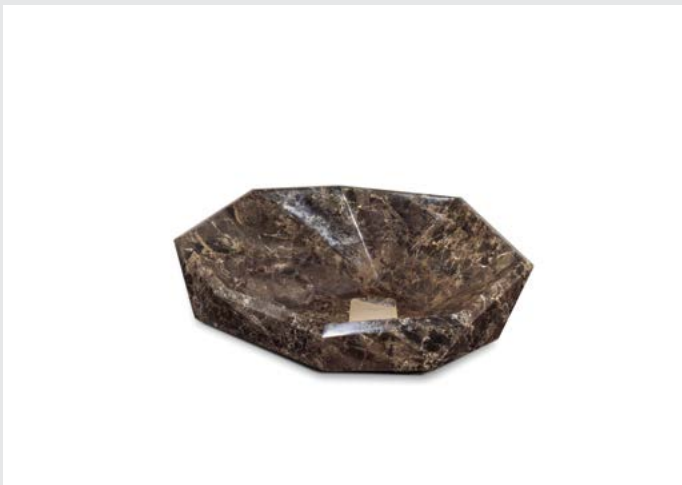

**LAPIAZ MARBLE
VESSEL SINK**

**LOTUS
VESSEL SINK**

**SILK
VESSEL SINK**

**SYMPHONY
VESSEL SINK**

DIAMOND **VESSEL SINK**

The Diamond Vessel Sink, handworked in Emperador Marble, is perfect to primp any bathroom. A special jewel creation of stunning elegance and originality. This marble vessel sink is thoughtfully designed to combine enduring quality and modern design.

DIMENSIONS
W 49 cm | 19,29" H 13 cm | 5,12" D 33 cm | 12,99"

PRODUCT FEATURES:
Estremoz Marble.

DUORUM **VESSEL SINK**

The Duorum vessel sink is a unique piece made out of marble. To create it, our designers inspired themselves in the majestic Douro Valley landscape, in Portugal, known for its beauty and fertile fields. Choose from three different types of marble: Nero Marquina, Carrara and Estremoz and get the luxury touch your project deserves.