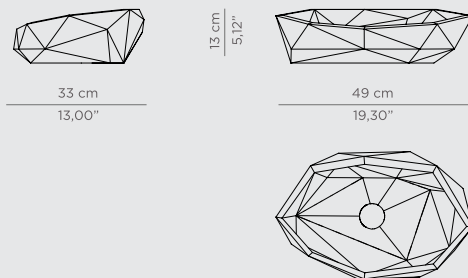

**SILK
VESSEL SINK**

**SYMPHONY
VESSEL SINK**