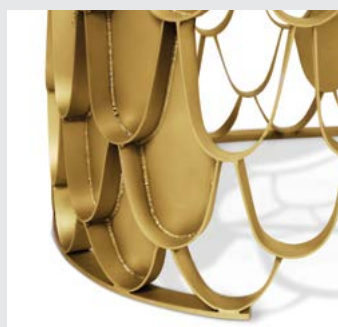

CROCHET WASHBASIN

Crochet Washbasin features the traditional Portuguese knitting technique with the most modern design. Its countertop is in marble and the two vessel sinks in polished brass, supported by French-style feet, referring to the antique furniture. Definitely a timeless design piece!

DIMENSIONS

W 160 cm | 62,99" H 85 cm | 33,46" D 60 cm | 23,62"

PRODUCT FEATURES:

Structure: Glossy White-Cream Lacquered Wood | Knitting Polished Brass Details; Top: Estremoz Marble; Feet: French Style Polished Brass, High Gloss Varnish; Sink: Polished Brass, High Gloss Varnish; Water drainage: Wall.

KOI SINGLE WASHBASIN

Koi single washbasin is the definition of artisanship itself. It features a patterned aged brass body. It features a large and squared Nero Marquina marble sink, also available in white Estremoz, Carrara, Guatemala or Emperador marble. It is the perfect piece of design for a bold decoration in a luxury bathroom.

DIMENSIONS

W 100 cm | 39,37" H 95 cm | 37,4" D 60 cm | 23,62"

PRODUCT FEATURES:

Structure: Brushed Aged brass, Matt Varnish; Top: Nero Marquina Marble; Sink: Nero Marquina Marble; Water drainage: Wall.