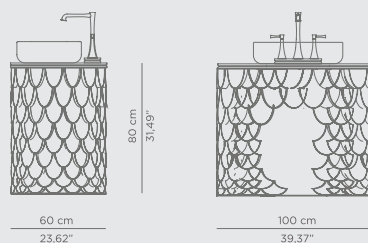

DIMENSIONS

H 7 cm | 2,76" D 167 cm | 65,75"

PRODUCT FEATURES:

Structure: Aluminum | Gold-plated brass Tubes; Tub: Fiberglass, White enamel; Water drainage: Floor.

SYMPHONY OVAL **BATHTUB**

Like a perfect symphony, we created this bathtub. The gold-plated brass tubes stand out on this oval-shaped design, giving it the elegant yet luxurious look you are searching for. The tub is made of white casted iron giving it a clean look that is perfect for any luxury bathroom project.

DIMENSIONS

W 185 cm | 72,83" H 64,5 cm | 25,39" D 91 cm | 35,83"

PRODUCT FEATURES:

Product Features:

Structure: Gold-plated brass Tubes

Tub: White Casted Iron

Water drainage: Floor

0.2 PRODUCT CATEGORIES

TORTOISE SINGLE WASHBASIN | PAG.057 

TECHNICAL INFORMATION

WASHBASINS

CROCHET WASHBASIN

Crochet Washbasin features the traditional Portuguese knitting technique with the most modern design. Its countertop is in marble and the two vessel sinks in polished brass, supported by French-style feet, referring to the antique furniture. Definitely a timeless design piece!

DIMENSIONS

W 160 cm | 62,99" H 85 cm | 33,46" D 60 cm | 23,62"

PRODUCT FEATURES:

Structure: Glossy White-Cream Lacquered Wood | Knitting Polished Brass Details; Top: Estremoz Marble; Feet: French Style Polished Brass, High Gloss Varnish; Sink: Polished Brass, High Gloss Varnish; Water drainage: Wall.