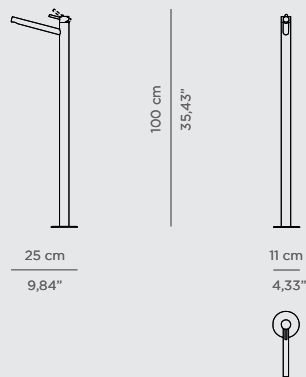

DIMENSIONS
W 18 cm | 7,09" H 120 cm | 47,24" D 24 cm | 9,45"

PRODUCT FEATURES:
Brass - Gold Plated, Nickel Plated, Brushed Brass, Brushed Nickel, Aged Brass, among others.

BOURGEOIS II W/ HAND SHOWER TAP

DIMENSIONS
W 28 cm | 11,02" H 102 cm | 40,16" D 30 cm | 11,81"

PRODUCT FEATURES:
Brass - Gold Plated, Nickel Plated, Brushed Brass, Brushed Nickel, Aged Brass, among others.

NAU MOUNTING FLOOR MIXER TAP

DIMENSIONS
W 25 cm | 9,84" H 110 cm | 43,31" D 27 cm | 10,63"

PRODUCT FEATURES:
Brass - Gold Plated, Nickel Plated, Brushed Brass, Brushed Nickel, Aged Brass, among others.

ORIGIN W/ HAND SHOWER TAP

Origin Mounting Floor Mixer with Hand Shower Tap is a beautiful contemporary mounting floor mixer tap. This product stands out for its elegant look that bounds easily with any of our bathtubs due to its freestanding functionality.

DIMENSIONS
W 11 cm | 4,33" H 96 cm | 37,8" D 25 cm | 9,84"

PRODUCT FEATURES:
Brass - Gold Plated, Nickel Plated, Brushed Brass, Brushed Nickel, Aged Brass, among others.

ORIGIN **MOUNTING FLOOR MIXER TAP**