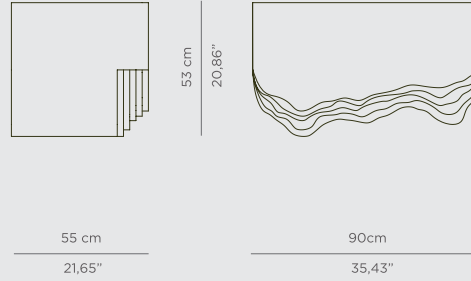

TORTOISE
SUSPENSION CABINET