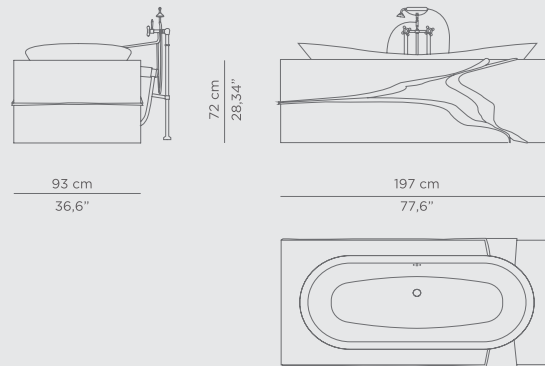

LAPIAZ **BATHTUB**

Lapiaz Bathtub is inspired in the typical karst formations produced by the dissolution of limestone rocks. This unique bathtub enhances its gold and rich interiors with a gold painted tear that contrast with the mirrored effect of the stainless steel. Definitely, a statement bathtub that stands out in any bathroom project.

PRODUCT FEATURES:

Structure: Black lacquered high gloss fiberglass with a sheet of stainless steel; Tub: High gloss black lacquered casted iron; Tear: Gold painted tears with high gloss varnish; Drainage: Floor.

NEWTON **BATHTUB**

Newton is an outstanding moment of design inspiration. This bathtub features a curved lip style shape, a timeless detail that conveys comfort, made out of gold painted casted iron, revealing its entire golden interior. The high-gloss black and gold lacquered spheres make the perfect combination to make this a sculptural and artistic piece.

PRODUCT FEATURES:

Structure: Fiber glass | Black lacquered aluminum spheres, High gloss varnish | Polished Brass Spheres, High Gloss Varnish; Tub: Casted iron, Gold painted; Water drainage: Floor.