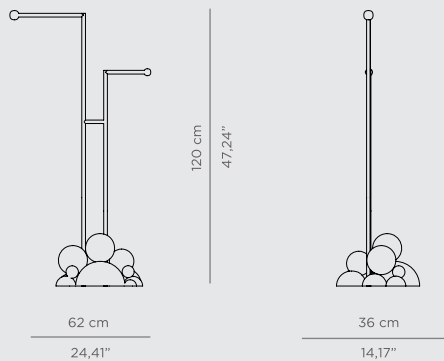

KOI TOWEL RING

Inspired by the Japanese carp, this piece shines with its golden look and contemporaneous design. The Koi Towel Ring follows the Japanese Koi collection inspiration. Made out of three scales, this beautiful item adapts to the most luxury bathroom designs.

DIMENSIONS
H 11 cm | 4,33" DIAM 20 cm | 7,87"

PRODUCT FEATURES:
Aged Brushed Brass, Matt Varnish