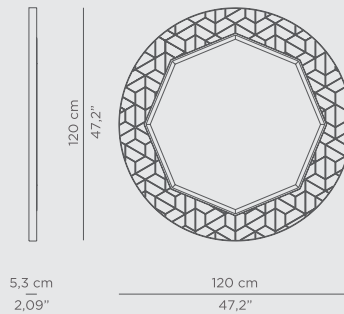

SHIELD MIRROR

Shield is a round mirror made entirely from mirror, polished brass and a Nero Marquina marble bar. Inspired by the most ancient and valuable armor, the Shield of Achilles, we re-designed the Shield Mirror, for protection and security. Decorative yet practical, you will have a divine mirror just for you.

DIMENSIONS
W 100 cm | 39,37" H 135 cm | 53,15" D 8 cm | 3,15"

PRODUCT FEATURES:
Mirror: Flat Mirror; Structure: Polished Brass
Centre bar: Nero Marquina marble.