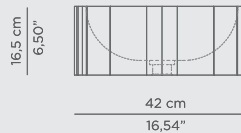

SYMPHONY VESSEL SINK

The cogwheel-shaped design of this vessel sink stands out for its contemporary design. Available in three different marbles you are able to take your creations to a completely new level combining it with endless colours, while adding a touch of elegance and mystery to any bathroom.

DIMENSIONS
H 16,5 cm | 6,5" DIAM 42 cm | 16,54"

PRODUCT FEATURES:
Nero Marquina Marble.