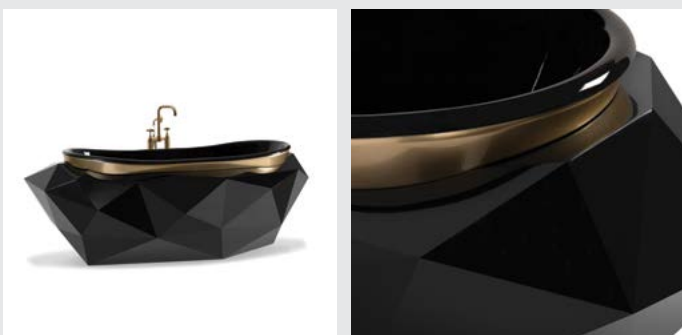

TECHNICAL INFORMATION

BATHTUBS

DIAMOND **BATHTUB**

The Diamond Bathtub turns heads wherever it stands. It features a wooden structure finished in a high gloss black varnish, a color that contrasts perfectly with the golden painted rim, covered in high gloss varnish. Besides its irregular shape inspired on its jewel's name, it has a built-in oval tub that will provide you the most comfortable soak.