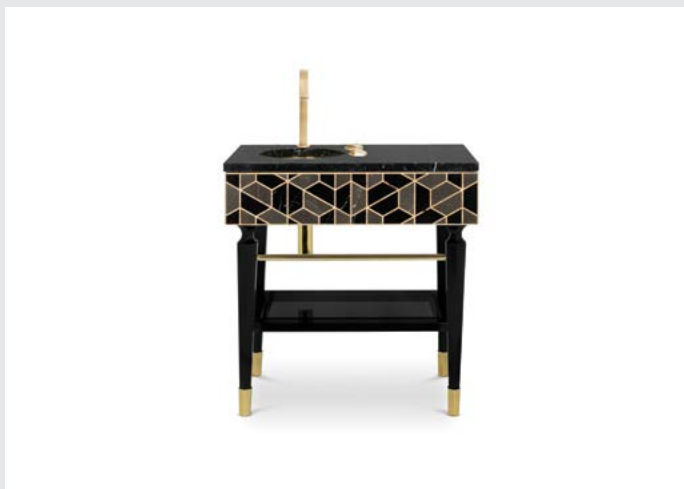

SYMPHONY WASHBASIN

The Symphony Washbasin draws inspiration from church organ tubes, as well as the curves of a violin. Like all of Maison Valentina's designs, the Symphony Washbasin is handmade by experienced artisans, each with different specialties, from metalwork to woodcarving. It features a cluster of polished brass tubes that envelops an exotic wood structure and its interior contains one large glass shelf and the countertop is all made of Nero Marquina Marble. Apart from this, you still find two magnificent round gold-plated vessel sinks.

DIMENSIONS
W 160 cm | 62,99" H 85 cm | 33,46" D 55 cm | 21,65"

PRODUCT FEATURES:
Structure: Wood, High Gloss black lacquered | Gold plated brass tubes, High gloss varnish; Top: Nero Marquina marble
Sink: Polished Brass, High Gloss Varnish; Water drainage: Wall.