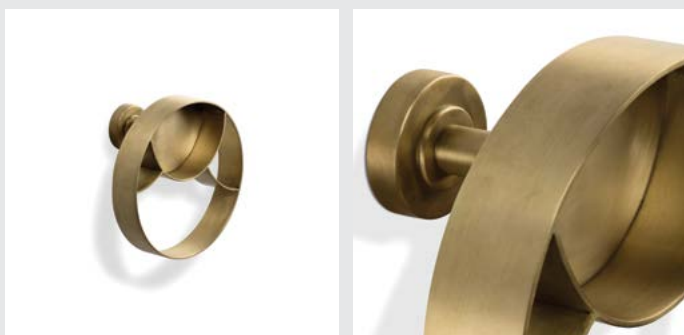

DIMENSIONS
 W 25 cm | 9,84" H 14 cm | 5,51" D 15 cm | 5,91"

PRODUCT FEATURES:
 Aged Brushed Brass, Matt Varnish.

KOI TOWEL RING

Inspired by the Japanese carp, this piece shines with its golden look and contemporaneous design. The Koi Towel Ring follows the Japanese Koi collection inspiration. Made out of three scales, this beautiful item adapts to the most luxury bathroom designs.

DIMENSIONS
H 11 cm | 4,33" DIAM 20 cm | 7,87"

PRODUCT FEATURES:
Aged Brushed Brass, Matt Varnish

NEWTON TOWEL RACK

Newton is a three-tier towel rack produced in polished brass and supported by gold and black spheres. It is a revolutionary statement piece created to fulfill the needs of those who are looking for the best in contemporary furniture design mixed with exquisite details and high-quality materials. Enhance your bathroom decor with this sleek and contemporary design piece produced with attractive high-end finishes.