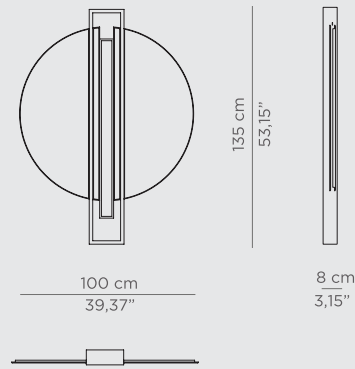

DIMENSIONS
W 62 cm | 24,41" H 120 cm | 47,24" D 36 cm | 14,17"

PRODUCT FEATURES:
Tubes: Polished Brass; High Gloss Varnish
Base: Black lacquered brass aluminum spheres with high gloss varnish finishing and some gold-plated spheres.

DIMENSIONS
W 30 cm | 11,81" D 30 cm | 11,81" H 121 cm | 47,63"

PRODUCT FEATURES:
Base: Carrara Marble; Tubes: Polished Brass, High Gloss Varnish

SAPPHIRE MIRROR

Sapphire Mirror gets its name from its resemblance to the blue precious stone: Sapphire. Made out of Cornered Polished Brass, this mirror is a versatile piece for luxury bathrooms. It can be displayed in both vertical and horizontal orientation.

DIMENSIONS
W 55 cm | 21,65" H 90 cm | 35,43" D 2,5 cm | 0,98"

PRODUCT FEATURES:
Structure: Polished Brass, High Gloss Varnish
Mirror: Flat Mirror

SHIELD MIRROR

Shield is a round mirror made entirely from mirror, polished brass and a Nero Marquina marble bar. Inspired by the most ancient and valuable armor, the Shield of Achilles, we re-designed the Shield Mirror, for protection and security. Decorative yet practical, you will have a divine mirror just for you.

DIMENSIONS
D 5,3 cm | 2,09" DIAM 120 cm | 47,24"

PRODUCT FEATURES:
Structure: High Gloss Black Lacquered Wood, Yellow Triano Marble, Nero Marquina Marble and Anthracite Marble
Mirror: Flat Mirror

0.2 PRODUCT CATEGORIES
CASEGOODS