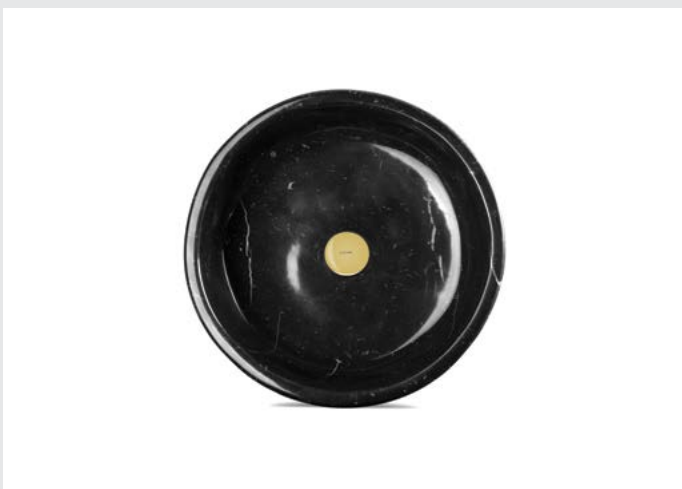

PRODUCT FEATURES:

Nero Marquina Marble.

KOI ROUND **VESSEL SINK**

The Koi Round vessel sink is available in Nero Marquina, Carrara and Estremoz marble. Its round shape makes it easy to match with any base or tap. Its versatility provides endless possibilities to create the perfect project and adorn any bathroom environment.

DIMENSIONS

H 15 cm | 5,91" DIAM 5,91 cm | 17,52"

PRODUCT FEATURES:

Nero Marquina Marble.