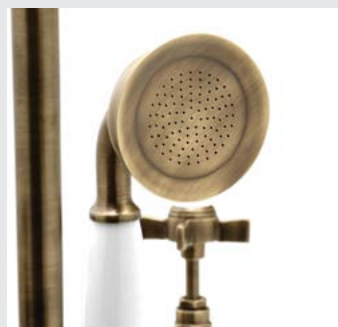

BOURGEOIS I W/ HAND SHOWER TAP

Bourgeois I Mounting Floor Mixer with Hand Shower Tap is a beautiful modern mounting floor mixer tap. This product is an all-time feature that won't lose its charm or luxury with time and bounds easily with any of our bathtubs due to its freestanding functionality.

DIMENSIONS
W 18 cm | 7,09" H 120 cm | 47,24" D 24 cm | 9,45"

PRODUCT FEATURES:
Brass - Gold Plated, Nickel Plated, Brushed Brass, Brushed Nickel, Aged Brass, among others.

BOURGEOIS II W/ HAND SHOWER TAP

Bourgeois II Mounting Floor Mixer with Hand Shower Tap is a beautiful classic mounting floor mixer tap. This product is an all-time feature that won't lose its charm or luxury with time and bounds easily with any of our bathtubs due to its freestanding functionality.

DIMENSIONS
W 28 cm | 11,02" H 102 cm | 40,16" D 30 cm | 11,81"

PRODUCT FEATURES:
Brass - Gold Plated, Nickel Plated, Brushed Brass, Brushed Nickel, Aged Brass, among others.