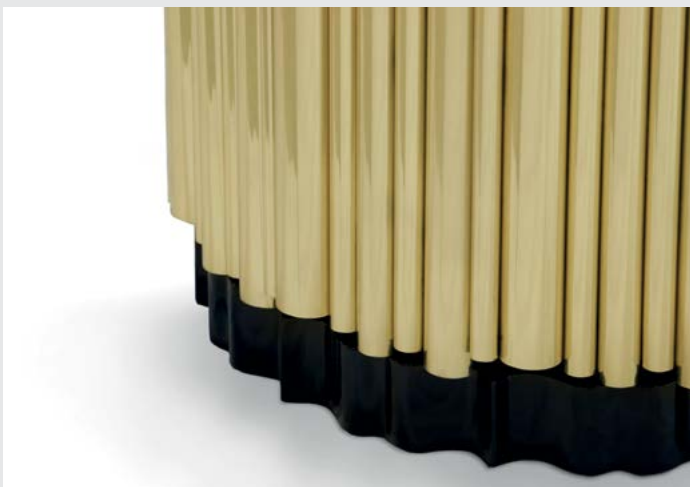

SYMPHONY FREESTANDING

The Symphony Freestanding draws inspiration from the curves of a violin and the tubes of an organ. Like all of Maison Valentina's designs, the Symphony Freestanding is handmade by experienced artisans, each with different specialties, from metalwork to woodcarving. It features a cluster of polished brass tubes that envelops an exotic wood structure. Its vessel sink is all made of Nero Marquina Marble with a cogwheel-shaped design.

DIMENSIONS

H 85 cm | 33,46" DIAM 42 cm | 16,54"

PRODUCT FEATURES:

Structure: High Gloss black lacquered Wood | Gold plated brass tubes, High gloss varnish

Sink: Nero Marquina Marble

Water drainage: Floor.