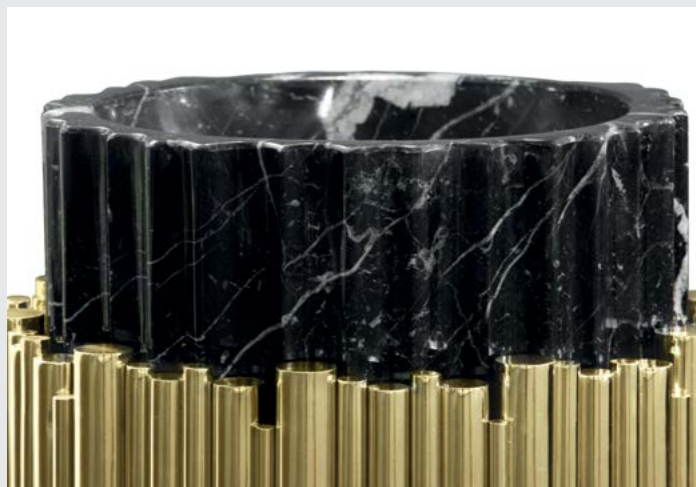

SYMPHONY FREESTANDING

The Symphony Freestanding draws inspiration from the curves of a violin and the tubes of an organ. Like all of Maison Valentina's designs, the Symphony Freestanding is handmade by experienced artisans, each with different specialties, from metalwork to woodcarving. It features a cluster of polished brass tubes that envelops an exotic wood structure. Its vessel sink is all made of Nero Marquina Marble with a cogwheel-shaped design.

DIMENSIONS

H 85 cm | 33,46" DIAM 42 cm | 16,54"

PRODUCT FEATURES:

Structure: High Gloss black lacquered Wood | Gold plated brass tubes, High gloss varnish

Sink: Nero Marquina Marble

Water drainage: Floor.