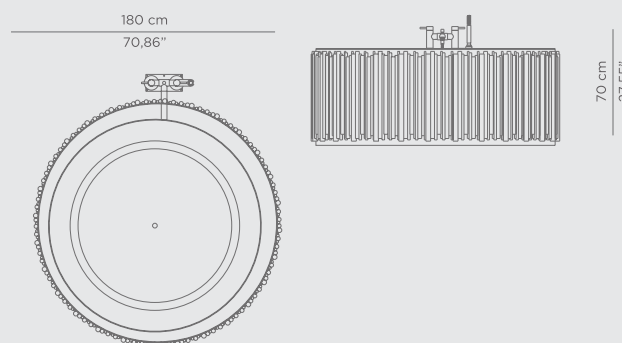

DIMENSIONS

W 189 cm | 74,41" H 60 cm | 23,62" D 91 cm | 35,83"

PRODUCT FEATURES:

Structure: High gloss black lacquered wood; Top: Hand worked white Ibiza Marble; Tub: White enamel Casted Iron; Water drainage: Floor.