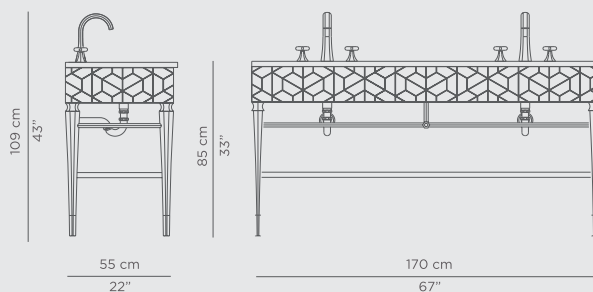

DIMENSIONS
W 80 cm | 31,50" D 50 cm | 19,68" H 85 cm | 33,46"

PRODUCT FEATURES:
Structure: High Gloss Black Lacquered Wood, with Polished Brass Feet, tempered smoked Glass Shelf
Top: Yellow Triano Marble, Nero Marquina Marble and Anthracite Marble; Sink: Polished Brass, High Gloss Varnish
Drawer: Black Lacquered Inside; Water drainage: Wall.

DIMENSIONS

W 170 cm | 66,93" H 87 cm | 34,25" D 55 cm | 19,69"

PRODUCT FEATURES:

Structure: High Gloss Black Lacquered Wood, with Polished Brass Feet, tempered smoked Glass Shelf
 Top: Yellow Triano Marble, Nero Marquina Marble and Anthracite Marble
 Sink: Polished Brass, High Gloss Varnish
 Drawer: Black Lacquered Inside
 Water drainage: Wall