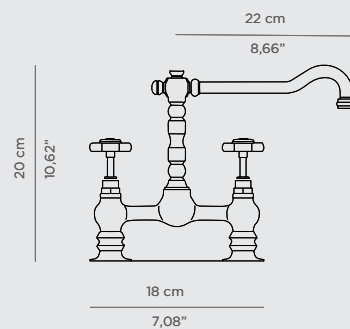

DIMENSIONS
 W 20 cm | 7,87" H 7cm | 2,76" D 16,6 cm | 6,54"

PRODUCT FEATURES:
 Brass - Gold Plated, Nickel Plated, Brushed Brass, Brushed Nickel, Aged Brass, among others.

ORIGIN THREE HOLE MIXER TAP | PAG.126

DIMENSIONS
W 30 cm | 11,81" H 26,5 cm | 10,43" D 22 cm | 8,66"

PRODUCT FEATURES:
Brass - Gold Plated, Nickel Plated, Brushed Brass, Brushed Nickel, Aged Brass, among others.

ORIGIN **THREE HOLE MIXER TAP**

DIMENSIONS
W 25 cm | 9,84" H 31,5 cm | 12,4" D 16,5 cm | 6,5"

PRODUCT FEATURES:
Brass - Gold Plated, Nickel Plated, Brushed Brass, Brushed Nickel, Aged Brass, among others.

BOURGEOIS TWO HOLE MIXER TAP

Bourgeois Two Hole Mixer Tap is a beautiful classic faucet. This product is an all-time feature that won't lose its charm or luxury with time. Ideal for built-in washbasins or freestandings.

DIMENSIONS

W 196 cm | 74,80" D 91 cm | 35,82" H 65 cm | 25,59"

PRODUCT FEATURES:

Brass - Gold Plated, Nickel Plated, Brushed Brass, Brushed Nickel, Aged Brass, among others.

● GLIMMER MIRROR | PAG.000

ORIGIN THREE HOLE MIXER TAP | PAG.000 ●