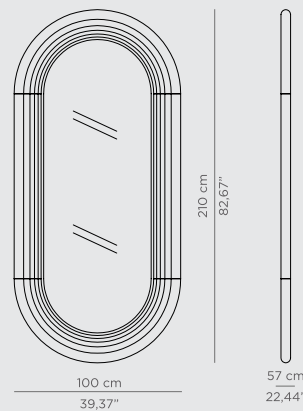

DIMENSIONS
D 7 cm | 2,76" DIAM 120,4 cm | 47,4"

PRODUCT FEATURES:
Structure: Polished Brass, High Gloss Varnish
Mirror: Flat Mirror

COLOSSEUM **MIRROR**

Colosseum is a rounded oblong mirror inspired by the most iconic buildings from Ancient Rome, because of its massive size and concentric shape. It features a frame produced in polished brass accented by an LED strip around the whole body.