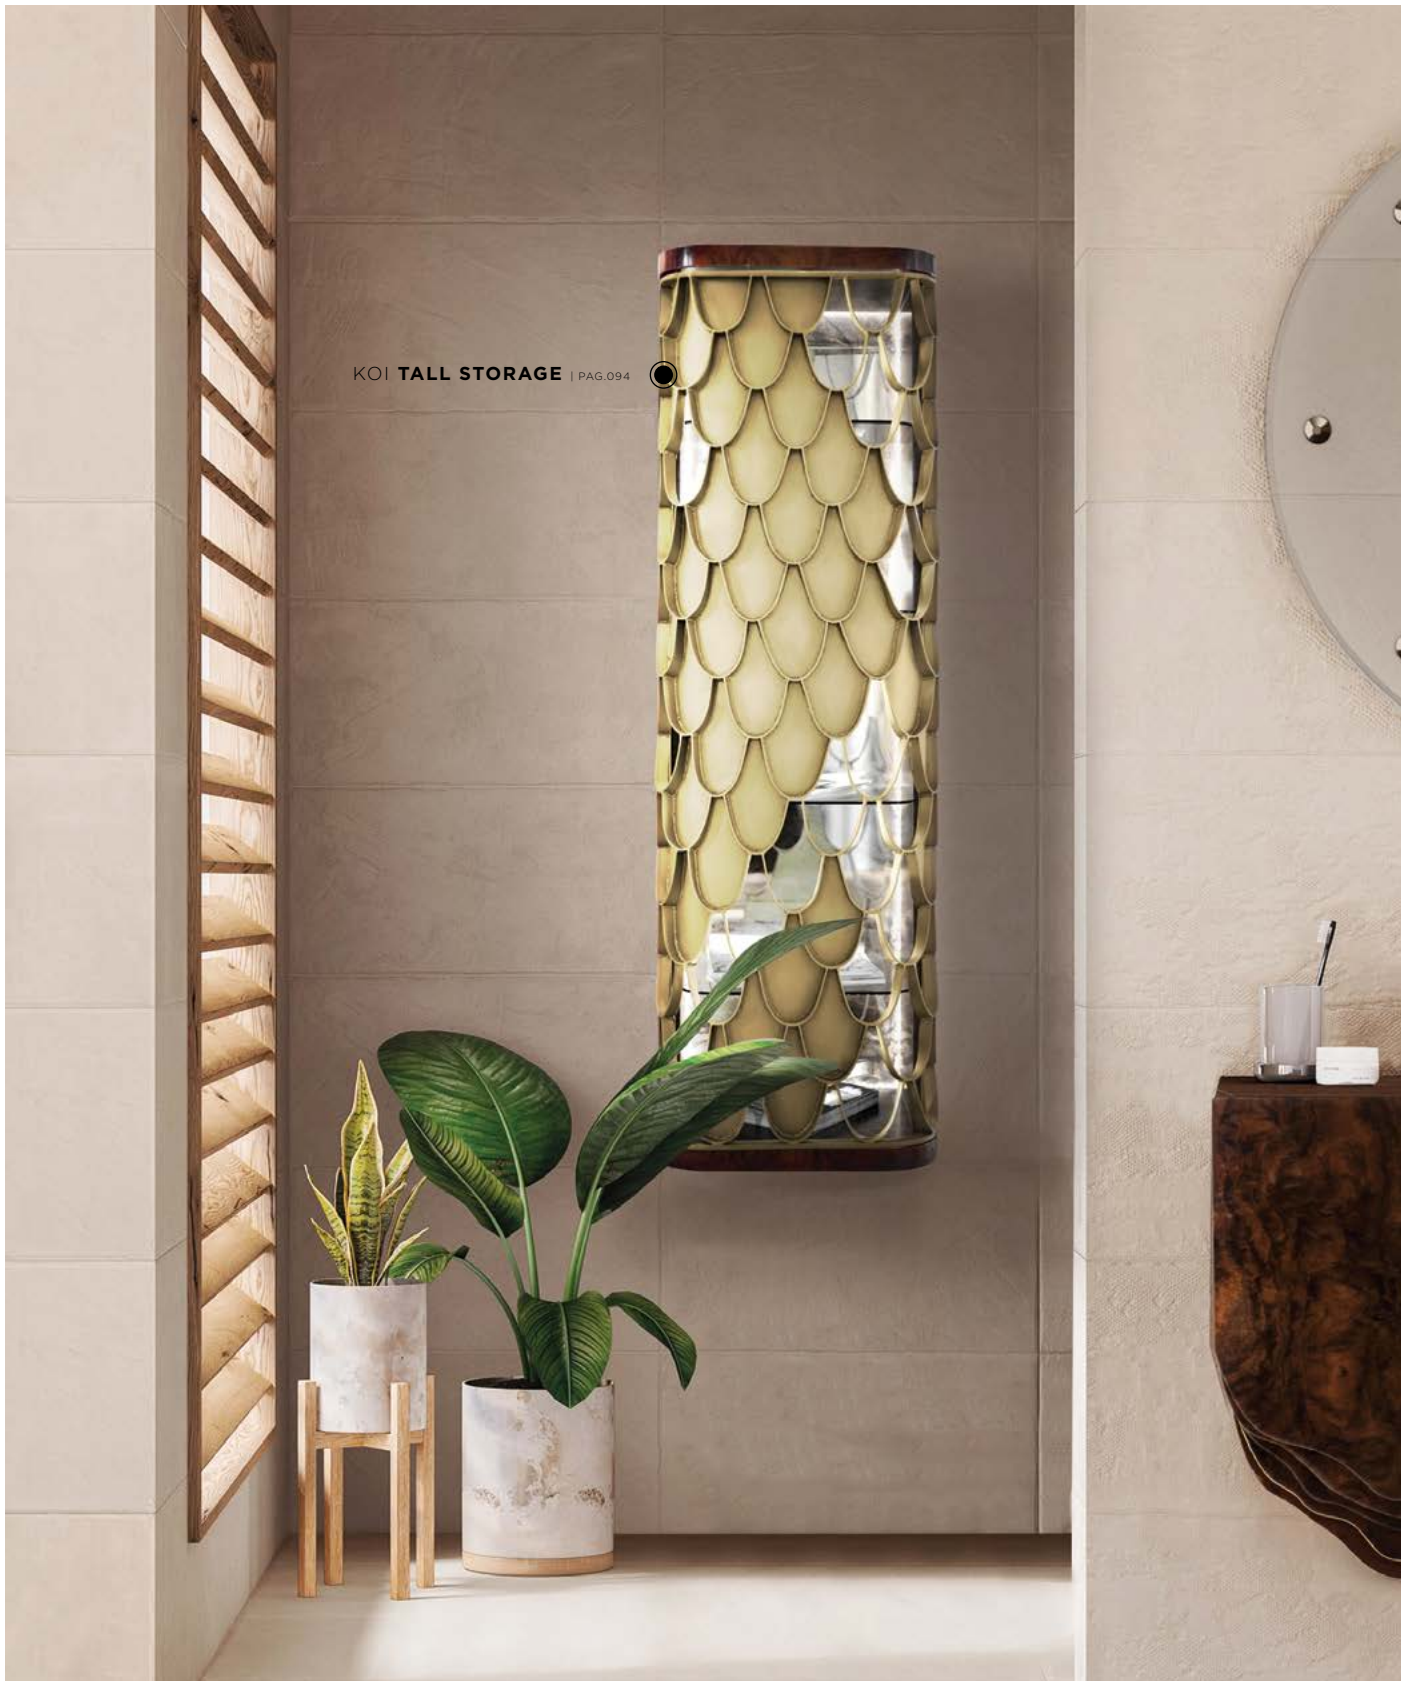

KOI TALL STORAGE | PAG.094