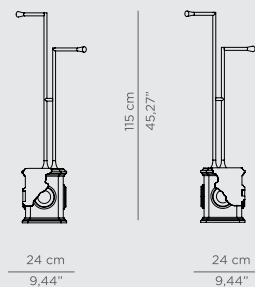

DIMENSIONS
 W 60,5 cm | 23,82" H 104 cm | 40,94" D 44 cm | 17,32"

PRODUCT FEATURES:
 Base: Polished Casted Brass
 Tubes: Polished Brass, High Gloss Varnish.

GLIMMER MIRROR

Glimmer Mirror, as its name states, adds a faint and elegant light to your project. Glimmer Mirror's subtle lines and crystal details are the result of a precise handcrafted process. A precious piece of art with eight brass details that elevates any environment in a very simple way. Luxury and glamour are surely granted.

DIMENSIONS
H 11 cm | 4,33" DIAM 20 cm | 7,87"

PRODUCT FEATURES:
Aged Brushed Brass, Matt Varnish

NEWTON TOWEL RACK

Newton is a three-tier towel rack produced in polished brass and supported by gold and black spheres. It is a revolutionary statement piece created to fulfill the needs of those who are looking for the best in contemporary furniture design mixed with exquisite details and high-quality materials. Enhance your bathroom decor with this sleek and contemporary design piece produced with attractive high-end finishes.

DIMENSIONS
W 62 cm | 24,41" H 120 cm | 47,24" D 36 cm | 14,17"

PRODUCT FEATURES:
Tubes: Polished Brass; High Gloss Varnish
Base: Black lacquered brass aluminum spheres with high gloss varnish finishing and some gold-plated spheres.