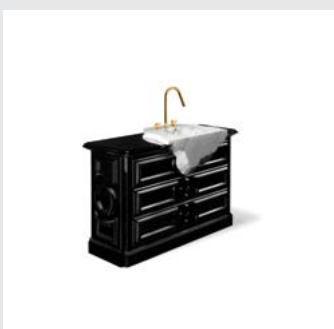

NEWTON WASHBASIN

Newton is a revolutionary statement piece created to fulfill the needs of those who are looking for the best in contemporary furniture design mixed with exquisite details and high-quality materials. One by one, each element is joint to produce an outstanding pattern and organic structure, finished in a dramatic black lacquer and gold-plated accents. The top of this washbasin is composed of brass circles carved with a golden texture similar to an organic wood texture.

DIMENSIONS
W 125 cm | 49,21" H 85 cm | 33,46" D 51 cm | 20,08"

PRODUCT FEATURES:
Structure: Casted aluminum, High gloss black lacquered | ;
Polished Brass spheres, High gloss varnish; Top: Casted brass, High gloss varnish; Sink: Polished brass, High gloss varnish; Water drainage: Wall.

PETRA WASHBASIN

The melted marble look of the Petra Washbasin takes us to the City of Petra where buildings are carved directly in the stone cliffs. By adding this washbasin to your bathroom, it is a sure guarantee of luxurious and exquisite environment creation. The Petra Washbasin features a high gloss black lacquered wood structure with a spacious and functional drawer on the front. It is finished with carved melted vessel sink made entirely by one single block of Ibiza Marble.

DIMENSIONS
W 140 cm | 55,12" H 85 cm | 33,46" D 52 cm | 20,47"

PRODUCT FEATURES:
Structure: High Gloss Black Lacquered Wood with one drawer
Sink: Hand worked Ibiza Marble; Water drainage: Wall.