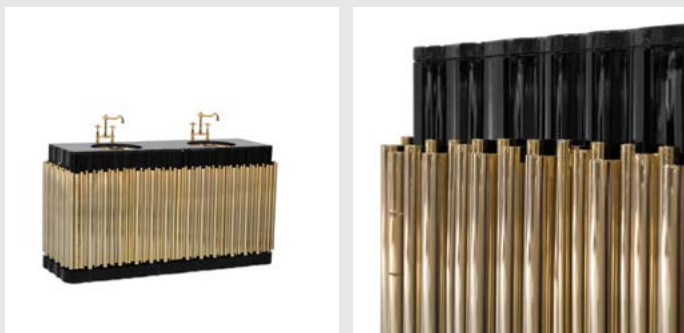

SYMPHONY WASHBASIN

The Symphony Washbasin draws inspiration from church organ tubes, as well as the curves of a violin. Like all of Maison Valentina's designs, the Symphony Washbasin is handmade by experienced artisans, each with different specialties, from metalwork to woodcarving. It features a cluster of polished brass tubes that envelops an exotic wood structure and its interior contains one large glass shelf and the countertop is all made of Nero Marquina Marble. Apart from this, you still find two magnificent round gold-plated vessel sinks.

DIMENSIONS
W 160 cm | 62,99" H 85 cm | 33,46" D 55 cm | 21,65"

PRODUCT FEATURES:
Structure: Wood, High Gloss black lacquered | Gold plated brass tubes, High gloss varnish; Top: Nero Marquina marble
Sink: Polished Brass, High Gloss Varnish; Water drainage: Wall.