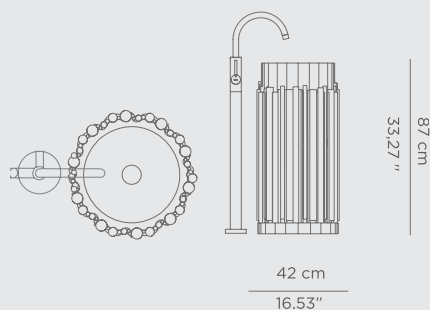

DIMENSIONS

W 189 cm | 74,41" H 60 cm | 23,62" D 91 cm | 35,83"

PRODUCT FEATURES:

Structure: High gloss black lacquered wood; Top: Hand worked white Ibiza Marble; Tub: White enamel Casted Iron; Water drainage: Floor.

DIMENSIONS

W 185 cm | 72,83" H 64,5 cm | 25,39" D 91 cm | 35,83"

PRODUCT FEATURES:

Product Features:

Structure: Gold-plated brass Tubes

Tub: White Casted Iron

Water drainage: Floor

0.2 PRODUCT CATEGORIES

DIMENSIONS

W 60 cm | 23,62" H 85 cm | 33,46" D 56,5 cm | 22,24"

PRODUCT FEATURES:

Structure: Casted aluminum, High gloss black lacquered | Polished Brass spheres, High gloss varnish; Top: Casted brass, High gloss varnish; Sink: Polished brass, High gloss varnish
Water drainage: Wall.

DIMENSIONS

H 85 cm | 33,46" DIAM 42 cm | 16,54"

PRODUCT FEATURES:

Structure: High Gloss black lacquered Wood | Gold plated brass tubes, High gloss varnish

Sink: Nero Marquina Marble

Water drainage: Floor.

0.2 PRODUCT CATEGORIES
WASHBASINS