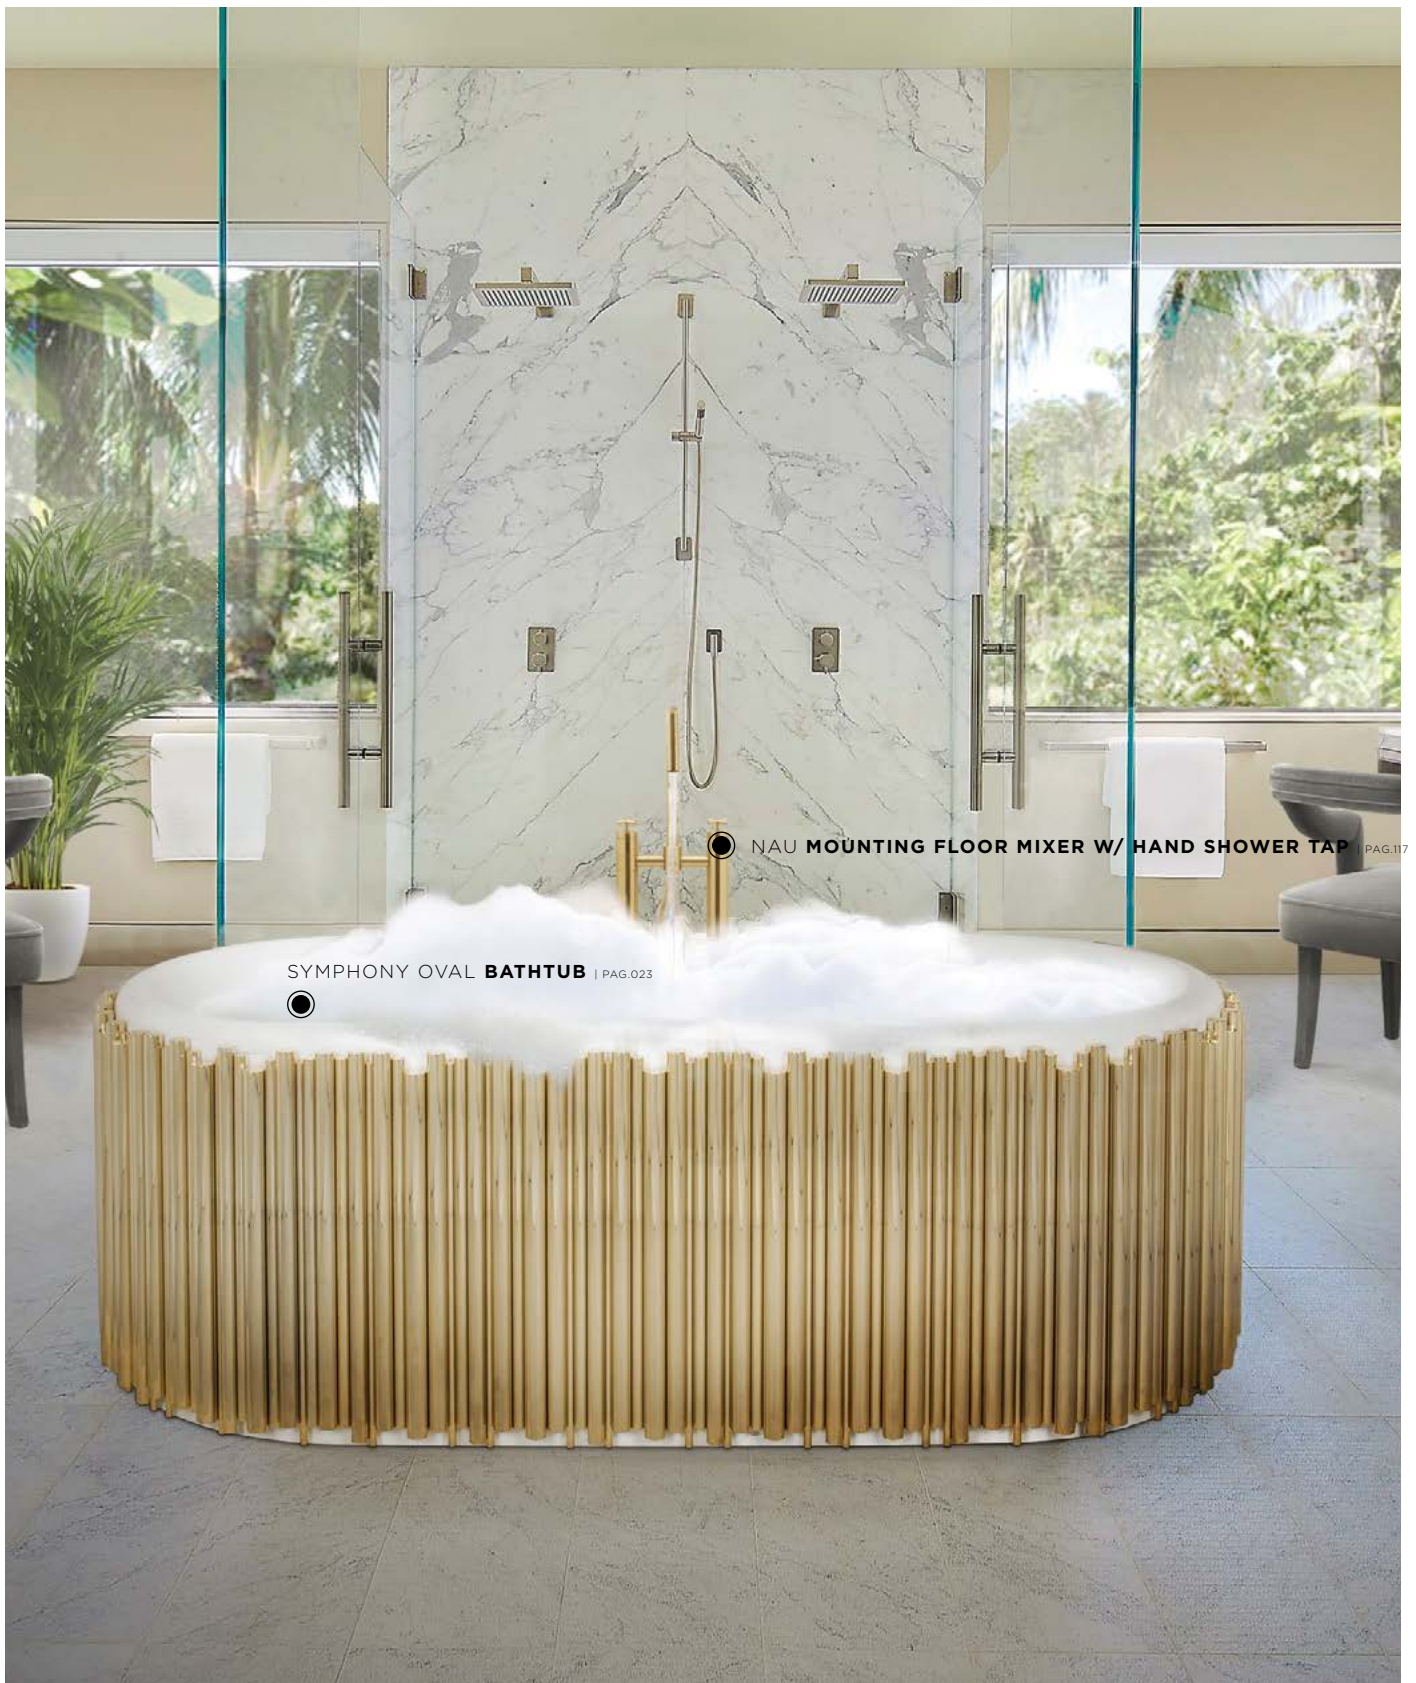

● SYMPHONY OVAL **BATHTUB** | PAG.023

● **NAU MOUNTING FLOOR MIXER W/ HAND SHOWER TAP** | PAG.117