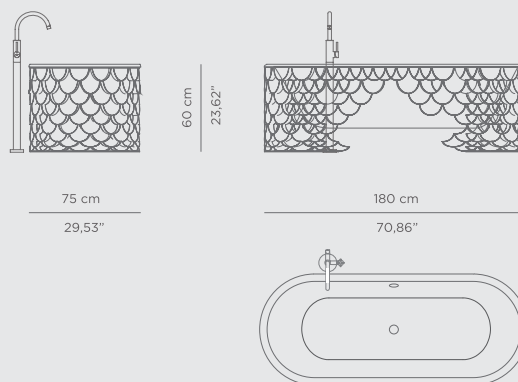

KOI **BATHTUB**

The Koi bathtub features an aged brushed brass structure resembling the scales pattern of the Japanese Koi carp. The glossy gold painted iron tub has an oval shape, making it the perfect combination between bold design and modern features. The name of this contemporary bathtub and the Japanese word for love are homophones, making the carp a symbol of love and affection.