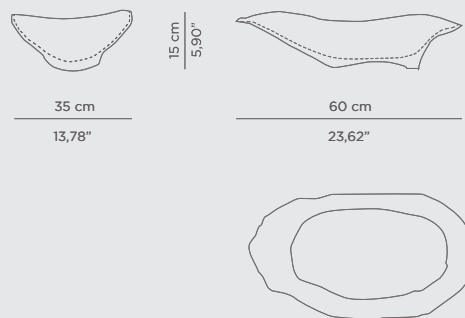

DIMENSIONS

H 15 cm | 5,91" DIAM 5,91 cm | 17,52"

PRODUCT FEATURES:

Nero Marquina Marble.

LAGOON **VESSEL SINK**

Inspired by the beauty of the Seven Cities Lagoon in the Azores and the majestic surrounding landscape, our designers created the Lagoon Vessel Sink. It is made by a single block of Estremoz marble worked by hand by our artisans and is capable of completing perfectly your bathroom project.

DIMENSIONS
L 56 cm | 22,05" W 48 cm | 18,90" H 11 cm | 4,33"

PRODUCT FEATURES:
Estremoz marble.

LAPIAZ **VESSEL SINK**

The Lapiaz vessel sink made of casted brass can be Gold, Nickel and Copper Plated or even lacquered in any colour. This irregular shaped piece will add to your bathroom the modern look you are searching for. You are able to combine it with many coloured bases and taps from any size or shape creating your own unique design.

DIMENSIONS
W 59 cm | 23,23" H 11 cm | 4,33" D 31 cm | 12,2"

PRODUCT FEATURES:
Casted Brass.

LAPIAZ MARBLE **VESSEL SINK**

The Lapiaz Marble vessel sink features soft, delicate and unpredictable veins, which gives this collection elegance and glamour, as well as the ability to adapt to both classic and modern environments. This irregular shaped piece will add to your bathroom the modern look you are searching for. You are able to combine it with many coloured bases and taps from any size or shape creating your own unique design.