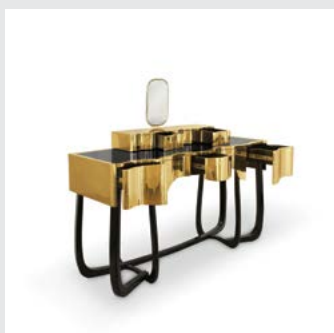

SYMPHONY DRESSING TABLE

The Symphony Dressing Table draws inspiration from church organ tubes, as well as the curves of a violin. It features a cluster of polished brass tubes that envelops an exotic wood structure and a serpentine front and countertop produced in wood and lacquered in a high gloss black. There are five small drawers on it, perfect to store the most elegant jewels, and a round mirror on the top, accented by a gold trimming.

DIMENSIONS

W 150 cm | 59,06" H 150 cm | 59,06" D 45 cm | 17,72"

PRODUCT FEATURES:

Bottom: Polished Brass Tubes, Gold-Plated
Upper Structure: High Gloss Black Lacquered MDF
Top: High Gloss Black Lacquered MDF
Mirror: Mirror Rim - Polished Brass Gold-Plated Pipe