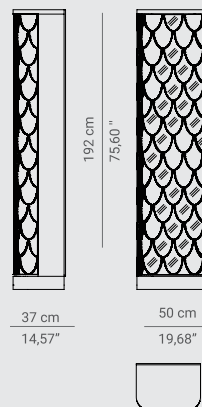

DIMENSIONS
D 5,3 cm | 2,09" DIAM 120 cm | 47,24"

PRODUCT FEATURES:
Structure: High Gloss Black Lacquered Wood, Yellow Triano Marble, Nero Marquina Marble and Anthracite Marble
Mirror: Flat Mirror

0.2 PRODUCT CATEGORIES
CASEGOODS

DIMENSIONS

W 54 cm | 21,26" H 154 cm | 60,63" D 30 cm | 11,81"

PRODUCT FEATURES:

Structure: Gold Plated Aluminum Tubes with High Gloss Varnish; Interior: Walnut Root, LED strips for a soft light and four glass shelves.

DIMENSIONS

W 32,5 cm | 127,95" H 60 cm | 23,62" D 32,5 cm | 127,95"

PRODUCT FEATURES:

Top: Carrara Marble
Structure: Polished Brass

CROCHET PERFUME DISPLAY

Crochet Perfume Display features the traditional Portuguese knitting technique with the most modern design. Designed in a tempered smoked glass, this Perfume Display is perfect to exhibit small sculptures, perfumes or other bathroom accessories. This product has three shelves with an open back and the structure is in a white cream lacquered wood with elegant knitting brass details supported by French-style feet.

DIMENSIONS

W 45 cm | 17,72" H 180 cm | 70,87" D 45 cm | 17,72"

PRODUCT FEATURES:

Smoked glass and height gloss, lacquered croche cream color, feet and details in brass.

KOI TALL STORAGE

Koi Tall Storage is another product of our amazing Koi family. Finished with aged brass and walnut root inside and out, this product is perfect to display your finest accessories. Discreet yet exquisite, this tall storage provides you convenient storage space with its glass shelves and LED lighting once opening it!