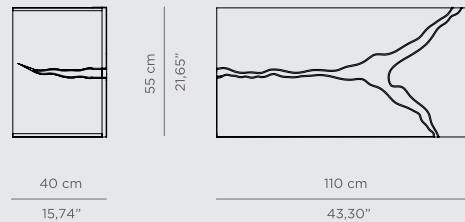

DIMENSIONS

W 90 cm | 35,43" H 53,7 cm | 21,14" D 55 cm | 21,65"

PRODUCT FEATURES:

Structure: Walnut root with brass hammered polished details
 Inside: Poplar Root Veneer; One drawer with a handmade brass handle.; Water drainage: Wall.