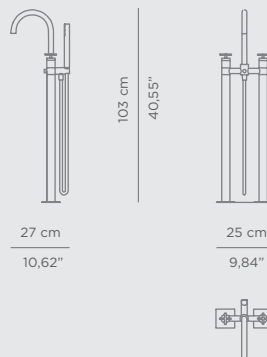

DIMENSIONS
W 18 cm | 7,09" H 120 cm | 47,24" D 24 cm | 9,45"

PRODUCT FEATURES:
Brass - Gold Plated, Nickel Plated, Brushed Brass, Brushed Nickel, Aged Brass, among others.

BOURGEOIS II W/ HAND SHOWER TAP

DIMENSIONS
W 28 cm | 11,02" H 102 cm | 40,16" D 30 cm | 11,81"

PRODUCT FEATURES:
Brass - Gold Plated, Nickel Plated, Brushed Brass, Brushed Nickel, Aged Brass, among others.

NAU MOUNTING FLOOR MIXER TAP