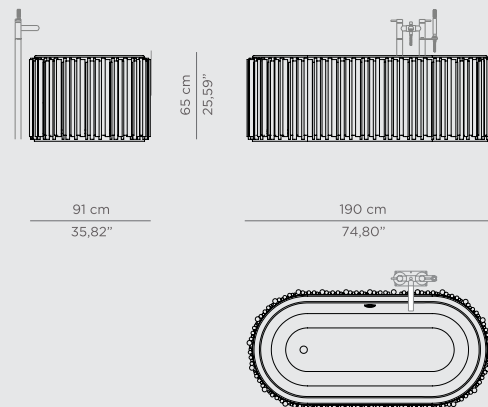

DIMENSIONS

W 189 cm | 74,41" H 60 cm | 23,62" D 91 cm | 35,83"

PRODUCT FEATURES:

Structure: High gloss black lacquered wood; Top: Hand worked white Ibiza Marble; Tub: White enamel Casted Iron; Water drainage: Floor.

DIMENSIONS

H 7 cm | 2,76" D 167 cm | 65,75"

PRODUCT FEATURES:

Structure: Aluminum | Gold-plated brass Tubes; Tub: Fiberglass, White enamel; Water drainage: Floor.

SYMPHONY OVAL **BATHTUB**

Like a perfect symphony, we created this bathtub. The gold-plated brass tubes stand out on this oval-shaped design, giving it the elegant yet luxurious look you are searching for. The tub is made of white casted iron giving it a clean look that is perfect for any luxury bathroom project.

DIMENSIONS

W 185 cm | 72,83" H 64,5 cm | 25,39" D 91 cm | 35,83"

PRODUCT FEATURES:

Product Features:

Structure: Gold-plated brass Tubes

Tub: White Casted Iron

Water drainage: Floor

0.2 PRODUCT CATEGORIES