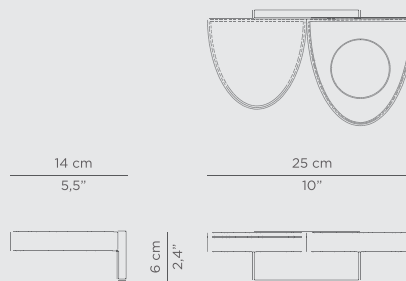

DIMENSIONS
W 54,5 cm | 21,46" H 123 cm | 48,43" D 17 cm | 6,69"

PRODUCT FEATURES:
Base: Nero Marquina Marble
Tubes: Polished Brass, High Gloss Varnish.

EDEN TOWEL RACK

The mystic behind the name inspires Eden. This towel rack represents a part of the tree of knowledge and the tale of the birth of desire. Fully made of polished casted brass, with a base delicately engraved on the top exposing the heart of a golden tree. A golden touch to your bathroom.

DIMENSIONS
 W 60,5 cm | 23,82" H 104 cm | 40,94" D 44 cm | 17,32"

PRODUCT FEATURES:
 Base: Polished Casted Brass
 Tubes: Polished Brass, High Gloss Varnish.

GLIMMER MIRROR

Glimmer Mirror, as its name states, adds a faint and elegant light to your project. Glimmer Mirror's subtle lines and crystal details are the result of a precise handcrafted process. A precious piece of art with eight brass details that elevates any environment in a very simple way. Luxury and glamour are surely granted.

DIMENSIONS
 D 7 cm | 2,76" DIAM 110 cm | 43,31"

PRODUCT FEATURES:
 Flat Mirror
 Polished Brass Details

KOI MIRROR

The Koi Mirror shape resembles a family crest where we can identify two small carp scales and overall big one. Obviously inspired by a carp, which is a major symbol in Japanese culture, the elegance of this mirror stands out with aged brushed brass as its major color and adapts to any environment adding a luxurious and contemporaneous touch.

DIMENSIONS
 W 51 cm | 20,08" H 68 cm | 26,77" D 3,5 cm | 1,38"

PRODUCT FEATURES:
 Structure: Brushed Brass, Matt Varnish.

KOI SOAP DISH

As other Koi collection products, Koi Soap Dish gets its inspiration from the Japanese carp culture. Composed by two scales, this piece stands out for its golden touch and contemporary design. Put simply, Koi Soap Dish is made to provide you that extra luxury touch, every day.