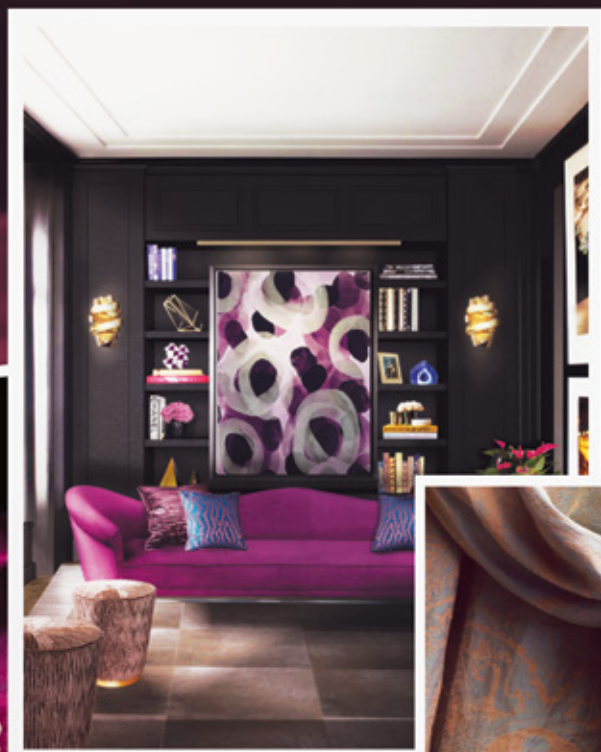

RÊVE | MIRROR
Dia. 150cm | 61" D 20cm | 7,87"