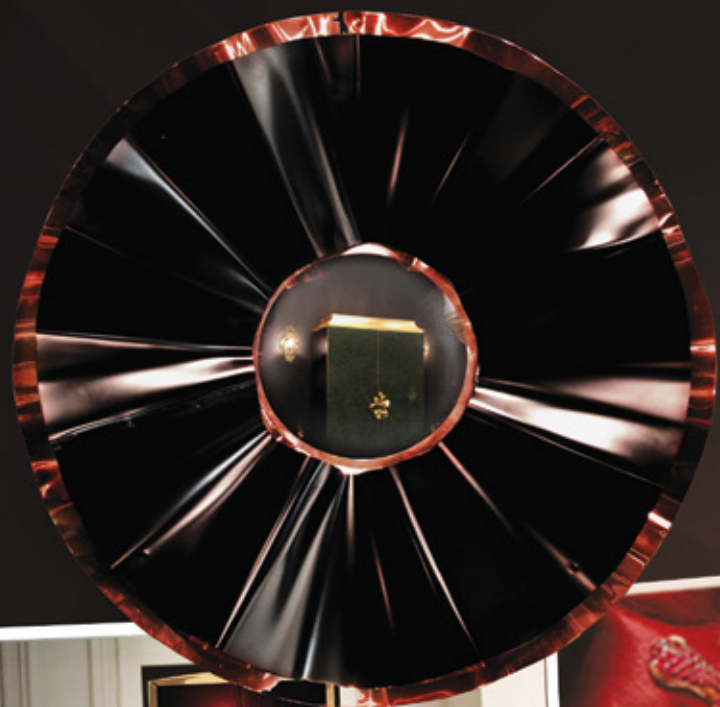

KOKET.®

Letter from Janet

Love Happened with a simple sketch of a chair over cocktails in a New York City lounge. As the grace of the pen took to the paper my desire to possess this chair and create more pieces with the same empowerment became my mission.