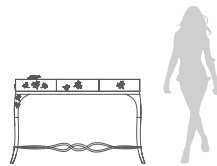

LURIDAE | CONSOLE

W 144cm | 57" D 40cm | 15.7" H 90cm | 35.4"

The seduction begins with black lacquer gently applied and coated with an even layer of high gloss varnish boldly covering the edges of the top. It continues as the blackness slithers down to blend with the polished brass delicate legs. Finishing its temptation with brass Golden Dragonflies silently perching upon the midnight shade.