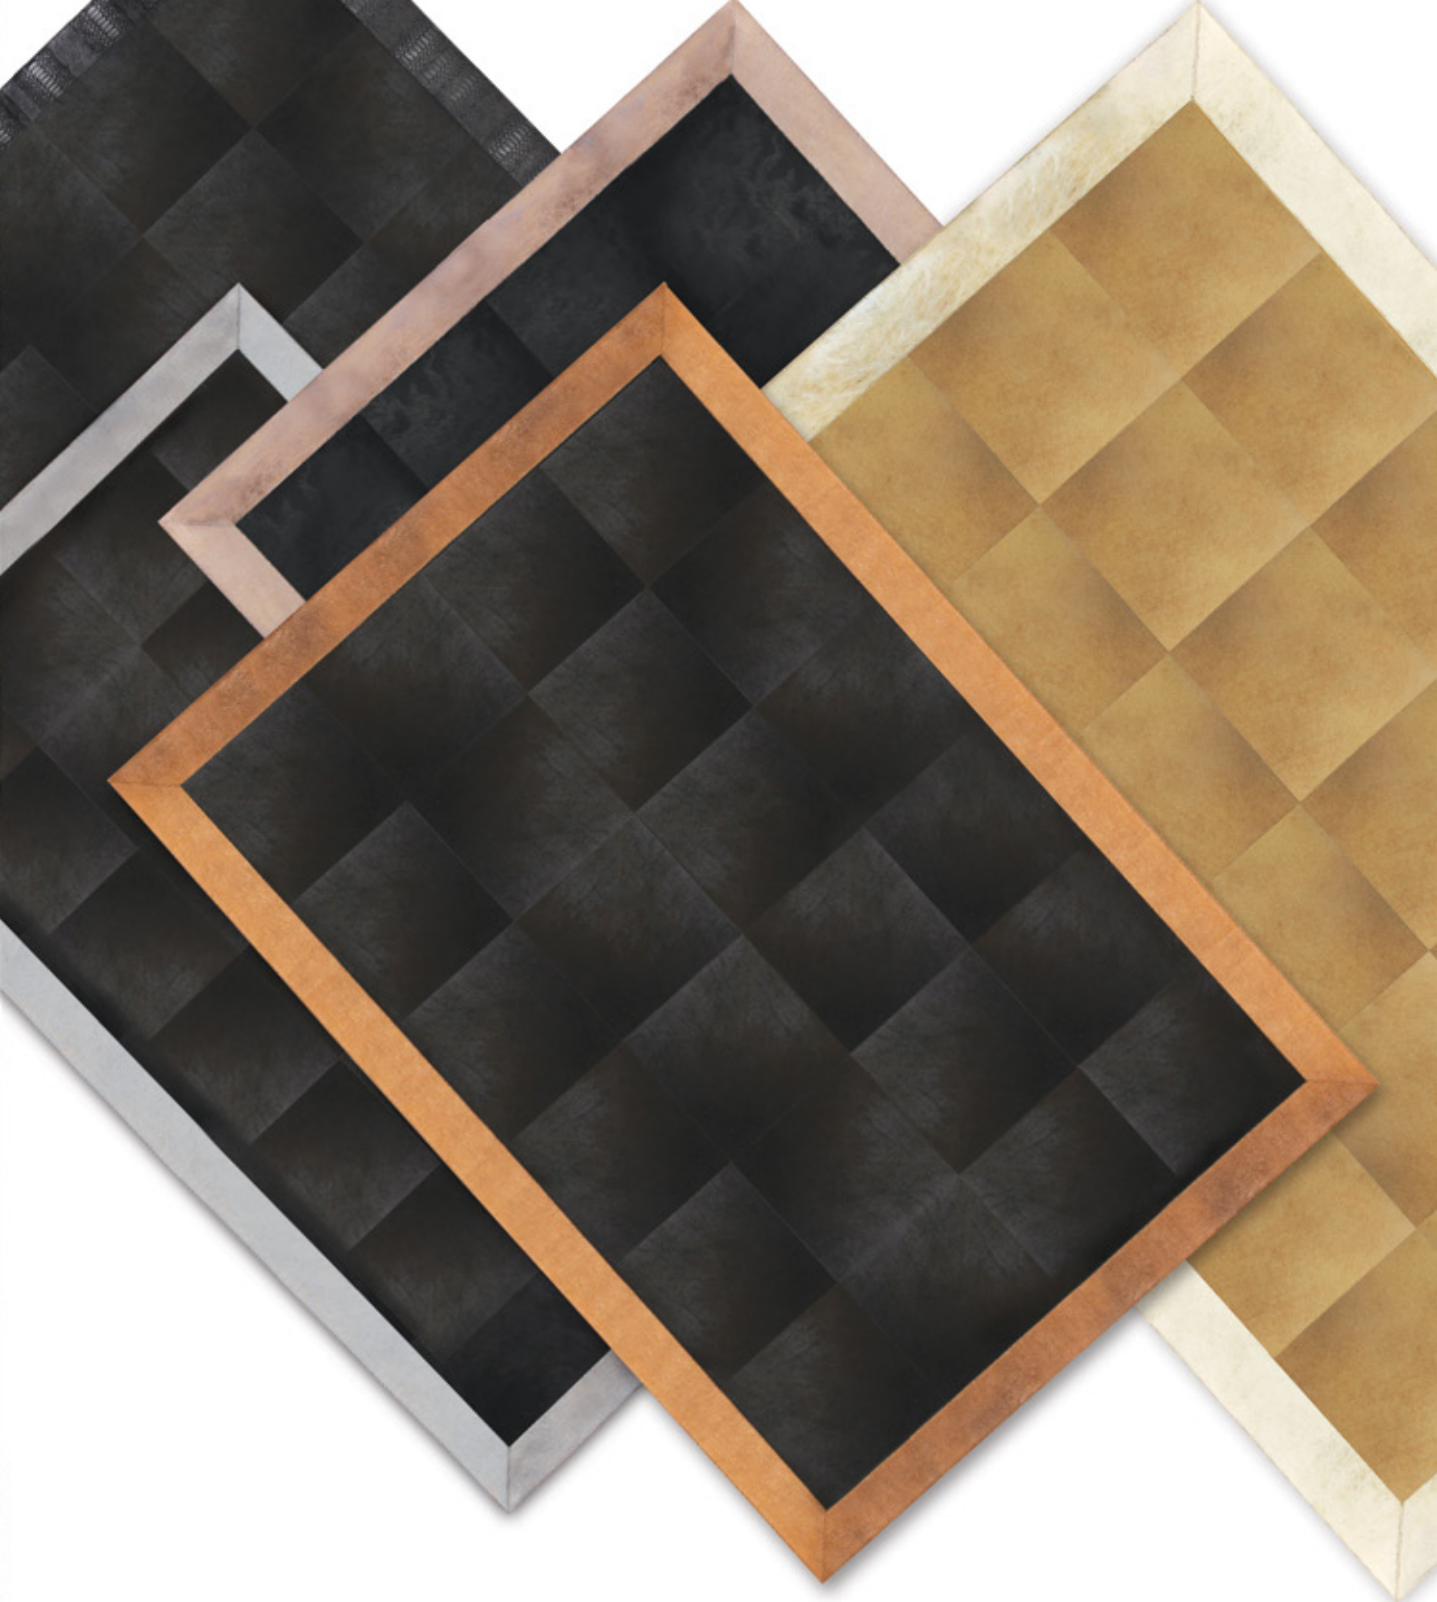

RABBIT WITH LEADER | THROW

W 120cm | 48" L 180cm | 70" or
W 180cm | 70" L 240cm | 94"

MINK | THROW

W 120cm | 48" L 180cm | 70" or
W 180cm | 70" L 240cm | 94"

LASER CUT RABBIT | THROW

W 120cm | 48" L 180cm | 70" or
W 180cm | 70" L 240cm | 94"