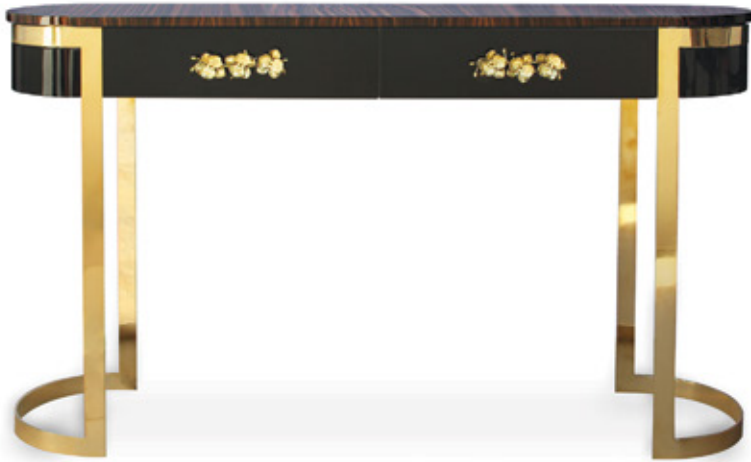

W 140cm | 55,12" D 48cm | 19" H 90cm | 35,43"

EXOTICA | DESK

W 160cm | 62" D 70cm | 27" H 76cm | 29"

ORCHIDEA | CONSOLE

W 150cm | 59,1" D 40cm | 15,7" H 90cm | 35,4"

EXOTICA | DRESSING TABLE

W 150cm | 59,1" D 40cm | 15,7" H 90cm | 35,4"