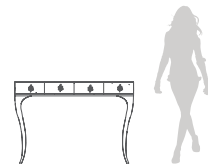

LURIDAE | CONSOLE

W 144cm | 57" D 40cm | 15.7" H 90cm | 35.4"

The seduction begins with black lacquer gently applied and coated with an even layer of high gloss varnish boldly covering the edges of the top. It continues as the blackness slithers down to blend with the polished brass delicate legs. Finishing its temptation with brass Golden Dragonflies silently perching upon the midnight shade.