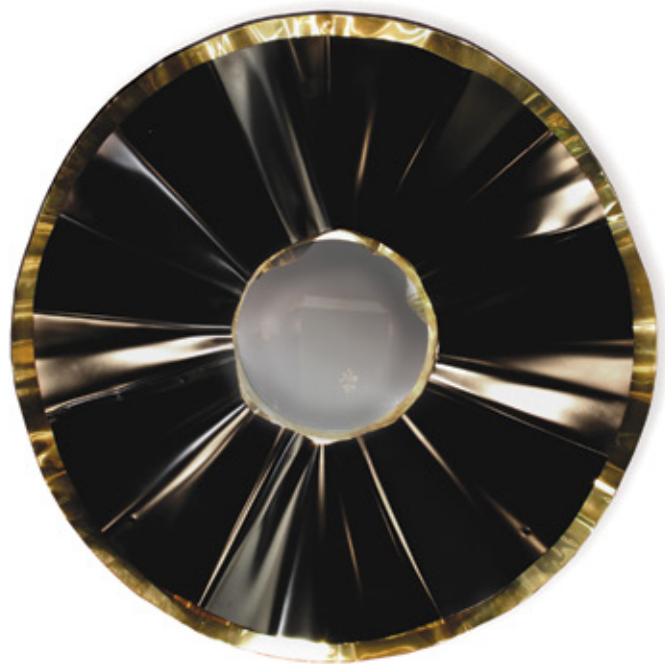

W 161cm | 63,39" D 4cm | 1,57" H 210cm | 82,7"

ADDICTA | MIRROR

W 200cm | 78,7" D 6cm | 2,4" H 160cm | 63"

GUILT | MIRROR
Dia. 160cm | 63" D 20cm | 7,87"

RÊVE | MIRROR
Dia. 150cm | 61" D 20cm | 7,87"

Upholstery