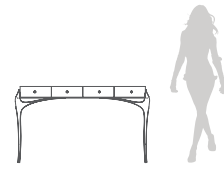

TEMPTATION | CONSOLE

W 140cm | 55.12" D 48cm | 19" H 90cm | 35.4"

Available as Dressing Table & Console. The Temptation console explodes with exoticism & verve with its untamed gold leaf curves playing side note to a four drawer top impeccably wrapped in a bronze metallic embossed python skin and adorned with an aged brass pull on each drawer.