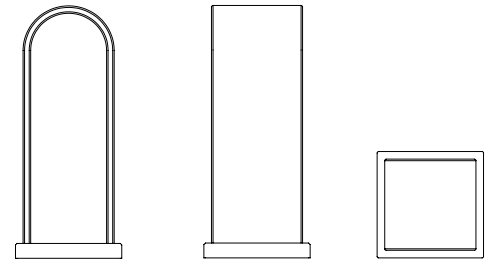

DISKO TABLE LAMP

SEE PRODUCT AT PAGE 143

DIMENSIONS

HEIGHT: 16.9" | 43 cm

WIDTH: 7" | 18 cm

LENGTH: 7" | 18 cm

WEIGHT

APPROX.: 1,5 kg | 3.3 lbs

STANDARD FINISHES

BODY: Nickel Plated

SHADE: Glossy Red and White Matte (inside)

BULBS

2x LED Stripes (included)

KATIA TABLE LAMP

SEE PRODUCT AT PAGE 144

DIMENSIONS

HEIGHT: 12.9" | 33 cm

WIDTH: 14.1" | 36 cm

LENGTH: 14.1" | 36 cm

STANDARD FINISHES

BODY: Brass