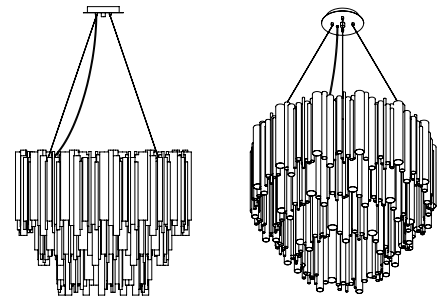

BULBS

45 x G9 LED bulbs, 4W Power, 3000K Colour Temperature, Non Dimmable
(bulbs not included for North America)