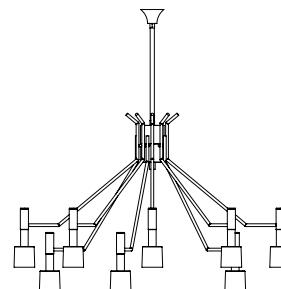

BULBS

15 x G9 LED bulbs, 4W Power, 3000K Colour Temperature, Non Dimmable
(bulbs not included for North America)