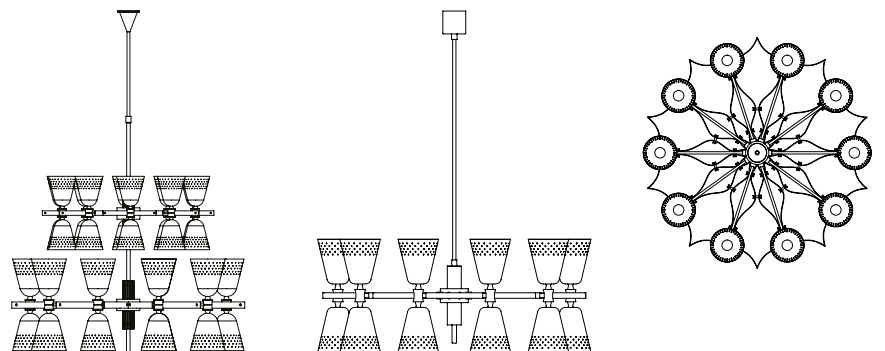

BULBS

20 x E27 LED 4W Power, 3000K Colour Temperature Bulbs (included)
max 40W per bulb (E26 for USA not included)