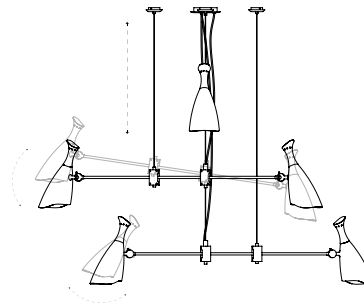

DUKE PENDANT SUSPENSION LAMP

SEE PRODUCT AT PAGE 44

DIMENSIONS

HEIGHT: 13.8" | 35 cm
WIDTH: 66" | 168 cm
CORD HEIGHT: 25.6" | 65 cm

WEIGHT

APPROX.: 9 kg | 19.8 lbs (3 arms)

STANDARD FINISHES

BODY: Gold Plated
SHADE: White Matte
WIRE: Red

BULBS

18 x G9 LED bulbs, 4W Power, 3000K Colour Temperature, Non Dimmable
(bulbs not included for North America)