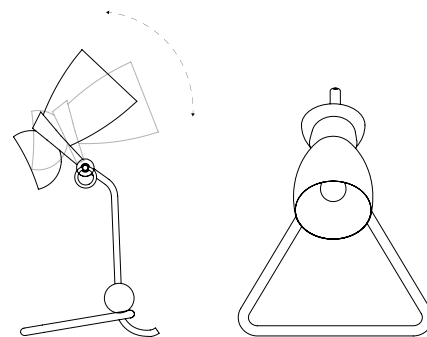

BULBS

2 x E14 LED 4W Power, 3000K Colour Temperature Bulbs (included) (E12 for USA not included)

The standard color of the switches can be black or white

MAKE IT YOUR OWN - CUSTOMIZE YOUR FAVORITE LIGHTING DESIGN
See our materials & finishes at page 154