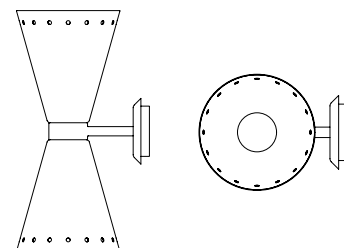

BULBS

2 x E27 LED 4W Power, 3000K Colour Temperature Bulbs (included) (E26 for USA not included)