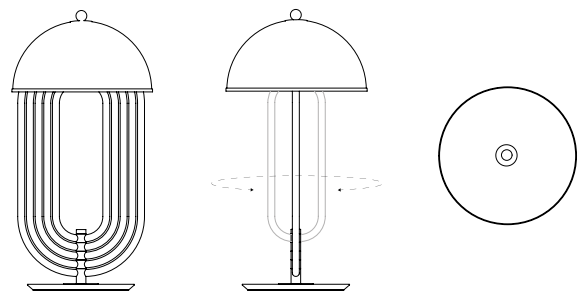

DIMENSIONS

HEIGHT: 23.6" | 60 cm
DIAM.: 11.8" | 30 cm

WEIGHT

APPROX.: 7,5 kg | 16.5 lbs

STANDARD FINISHES

BODY: Gold Plated
SHADE: White Matte and Gold Powder Paint (inside)

BULBS

3 x G9 Bulbs LED 4W Power, 3000K Colour Temperature, Non Dimmable (included) (for USA not included)