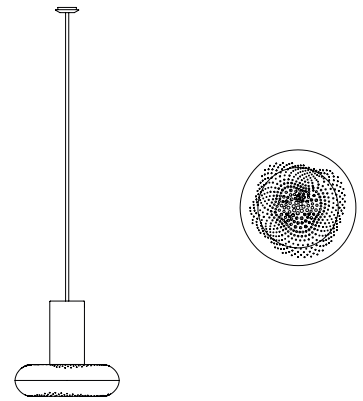

KATIA PENDANT SUSPENSION LAMP

SEE PRODUCT AT PAGE 61

DIMENSIONS

HEIGHT: 12.9" | 33 cm
DIAM.: 14.1" | 36 cm
LENGTH: 14.1" | 36 cm

STANDARD FINISHES

BODY: Brass

BULBS

4x G9 Bulbs (included)
max 40W per bulb (E26 for USA not included)