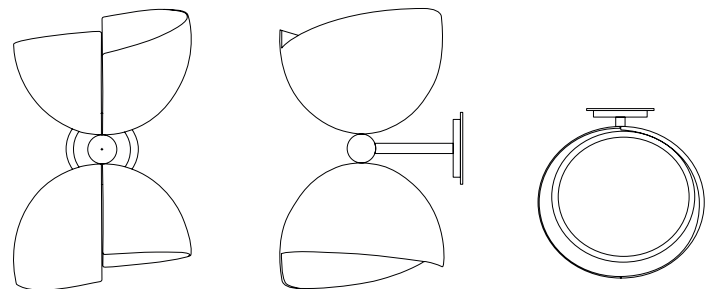

HANNA WALL LAMP

SEE PRODUCT AT PAGE 173

DIMENSIONS

HEIGHT: 9.4" | 24 cm

WIDTH: 7.1" | 18 cm

LENGTH: 9.8" | 25 cm

WEIGHT

APPROX.: 2 kg | 4.4 lbs

STANDARD FINISHES

BODY: Gold Plated

SHADE: Gold Plated and White Matte

BULBS

1 x E27 LED 4W Power, 3000K Colour Temperature Bulbs (included)
(E26 for USA not included)

MIRAGE WALL LAMP

SEE PRODUCT AT PAGE 174

DIMENSIONS

HEIGHT: 12.2" | 31 cm / 31.5" | 80 cm

WIDTH: 7.1" | 18 cm / 7.1" | 18 cm

LENGTH: 4.7" | 12 cm / 4.7" | 12 cm

WEIGHT

APPROX.: 2 kg | 4,4 lbs

5 kg | 11 lbs

STANDARD FINISHES

STRUCTURE: Brushed Brass

SHADE INSIDE: Gold Powder Paint

SHADE OUTSIDE: Matte Black Lacquer

BULBS

HENDRIX WALL LAMP

SEE PRODUCT AT PAGE 175

DIMENSIONS

DIAM.: 11.8" | 30 cm

LENGTH: 3.5" | 9 cm

WEIGHT

APPROX.: 2 kg | 4.4 lbs

STANDARD FINISHES

BODY: Gold Plated

BULBS

3x G9 LED 4W Power, 3000K Colour Temperature Bulbs (included)
(for USA not included)