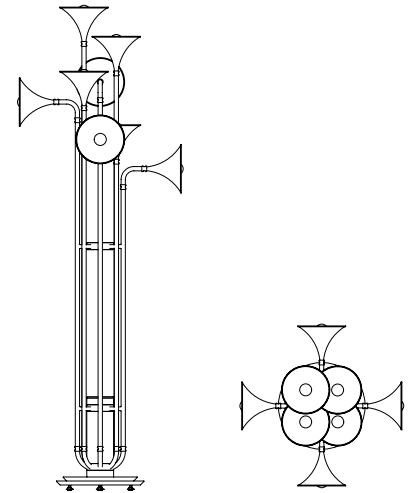

BOTTI FLOOR LAMP

SEE PRODUCT AT PAGE 93

DIMENSIONS

HEIGHT: 70.9" | 180 cm
DIAM.: 24.8" | 63 cm

WEIGHT

APPROX.: 18 kg | 39.7 lbs

STANDARD FINISHES

BODY: Gold Plated
BASE: Gold Plated and White Glossy

BULBS

8 x E27 Reflector LED 4W Power, 3000K Colour Temperature Bulbs (included) (E12 for USA not included) max 40W per bulb

BRUBECK FLOOR LAMP

SEE PRODUCT AT PAGE 95

DIMENSIONS

HEIGHT: 65.7" | 167 cm
DIAM.: 13" | 33 cm

WEIGHT

APPROX.: 22 kg | 48.5 lbs

STANDARD FINISHES

BODY: Gold Plated
BASE: Black Matte

BULBS

6 x E27 LED 4W Power, 3000K Colour Temperature Bulbs (included) (E26 for USA not included) max 40W per bulb