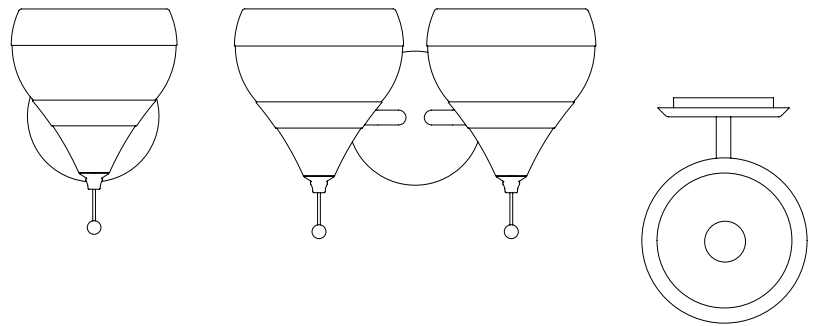

HANNA WALL LAMP

SEE PRODUCT AT PAGE 173

DIMENSIONS

HEIGHT: 9.4" | 24 cm

WIDTH: 7.1" | 18 cm

LENGTH: 9.8" | 25 cm

WEIGHT

APPROX.: 2 kg | 4.4 lbs

STANDARD FINISHES

BODY: Gold Plated

SHADE: Gold Plated and White Matte

BULBS

1 x E27 LED 4W Power, 3000K Colour Temperature Bulbs (included)
(E26 for USA not included)