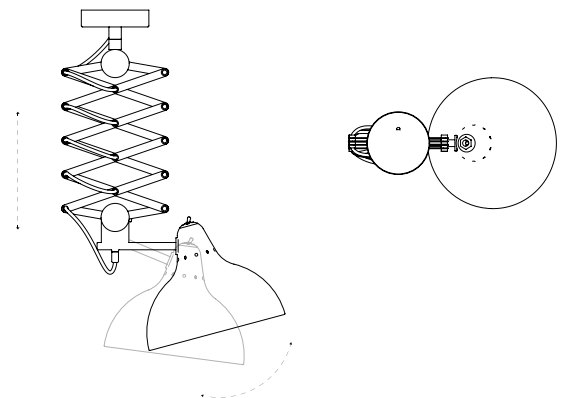

DUKE PENDANT SUSPENSION LAMP

SEE PRODUCT AT PAGE 44

DIMENSIONS

HEIGHT: 13.8" | 35 cm
WIDTH: 66" | 168 cm
CORD HEIGHT: 25.6" | 65 cm

WEIGHT

APPROX.: 9 kg | 19.8 lbs (3 arms)

STANDARD FINISHES

BODY: Gold Plated
SHADE: White Matte
WIRE: Red