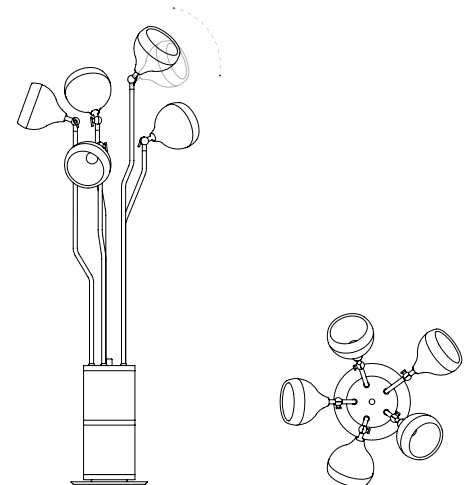

IKE FLOOR LAMP

SEE PRODUCT AT PAGE 106

DIMENSIONS

HEIGHT: 70.8" | 180 cm
DIAM.: 15.7" | 40 cm

WEIGHT

APPROX.: 12 kg | 26.4 lbs

STANDARD FINISHES

BODY: Gold Plated
SHADE: Glossy Black and Gold Plated

BULBS

3 x G9 LED 4W Power, 3000K Colour Temperature Bulbs (included) (for USA not included) max 40W per bulb