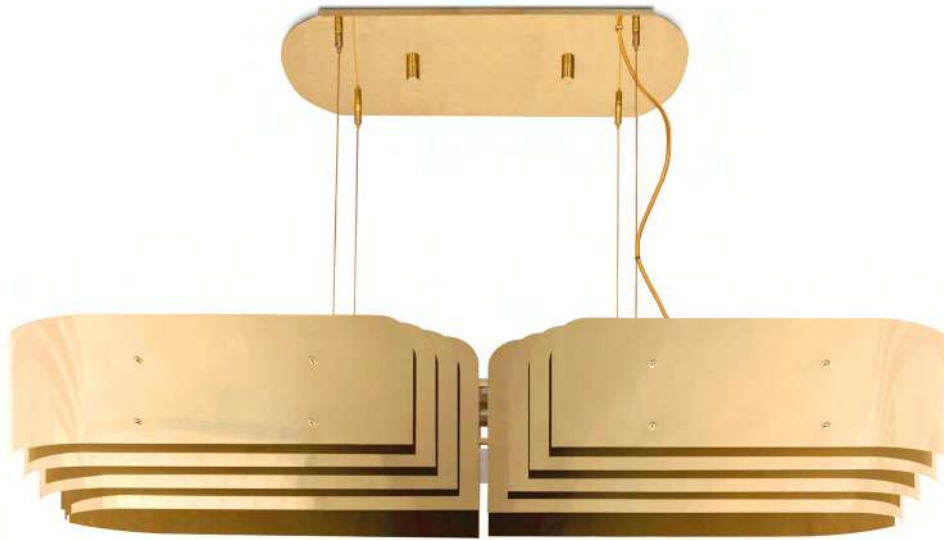

Height (Body): 26.7" | 68cm

Width: 11.8" | 30cm

Length: 11.8" | 30cm

Cord Height: (adjustable)

WEIGHT

Approx.: 3.5 kg | 7.7 lbs

BULBS:

1 x E27 LED Bulbs 4W | 3000K
(included) (E26 for USA not included)
max 40W per bulb