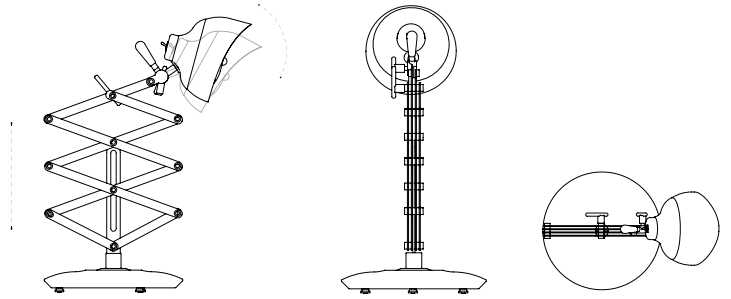

BILLY TABLE LAMP

SEE PRODUCT AT PAGE 133

DIMENSIONS

HEIGHT: Min. 15.8" | 40 cm - Max. 23.6" | 60 cm

WIDTH: 7.9" | 20 cm

DEPTH: 9.8" | 25 cm

WEIGHT

APPROX.: 5,7 kg | 12.5 lbs

STANDARD FINISHES

BODY: Gold Plated

SHADE: Glossy White and White Matte (inside)

WIRE: White

BULBS

2 x G9 LED 4W Power, 3000K Colour Temperature Bulbs (included)
(for USA not included)