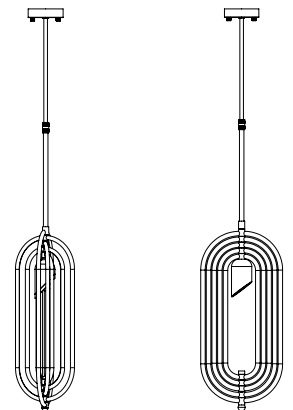

BULBS

1 x E27 LED 4W Power, 3000K Colour Temperature Bulbs (included) (E26 for USA not included) max 40W per bulb