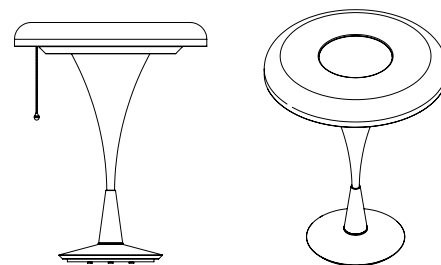

CARTER TABLE LAMP

SEE PRODUCT AT PAGE 137

DIMENSIONS

HEIGHT: 11.6" | 29.5 cm

WIDTH: 11.8" | 30 cm

DEPTH: 26.1" | 66.5 cm

WEIGHT

APPROX.: 19,6" | 50 cm

STANDARD FINISHES

BODY: Gold Plated and Matte White

SHADE: Gold Plated and Matte White

BULBS

3 x G9 LED 4W Power, 3000K Colour Temperature Bulbs (included)
(for USA not included)

The standard color of the switches can be black or white

CARTER DESK TABLE LAMP

SEE PRODUCT AT PAGE 139

DIMENSIONS

HEIGHT: 11.6" | 29.5 cm

WIDTH: 11.8" | 30 cm

DEPTH: 26.1" | 66.5 cm

WEIGHT

APPROX.: 11 lbs | 5 kg

STANDARD FINISHES

BODY: Brass

SHADE: Brass and Aluminium

BASE: Aluminium

BULBS

3 x G9 LED 4W Power, 3000K Colour Temperature Bulbs (included) (for
North America not included)