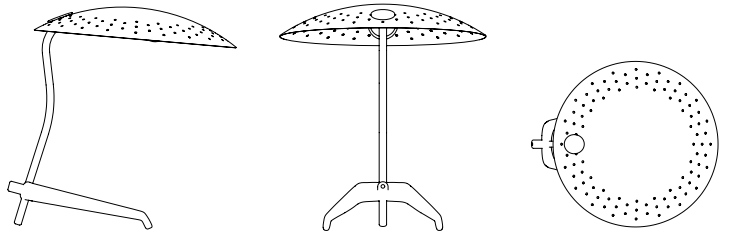

MEOLA TABLE LAMP

SEE PRODUCT AT PAGE 150

DIMENSIONS

HEIGHT: 11" | 28 cm
DIAM.: 9.8" | 25 cm

WEIGHT

APPROX.: 3 kg | 6.6 lbs

STANDARD FINISHES

BODY: Nickel Plated
SHADE: Glossy Black and White Matte (inside)

BULBS

1 x E14 LED 4W Power, 3000K Colour Temperature Bulb (included) (E12 for USA not included)

MILES TABLE LAMP

SEE PRODUCT AT PAGE 151

DIMENSIONS

HEIGHT: 18.1" | 46 cm
DIAM.: 13.4" | 34 cm

WEIGHT

APPROX.: 4 kg | 8.8 lbs

STANDARD FINISHES

BODY: Gold Plated
SHADE: Black Matte and Gold Powder Paint (inside)