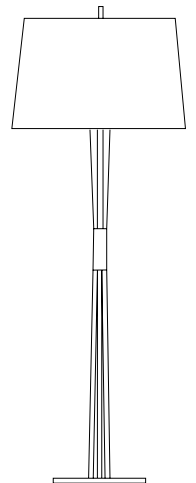

NEIL FLOOR LAMP

SEE PRODUCT AT PAGE 112

DIMENSIONS

HEIGHT: 69.3" | 176 cm

DIAM.: 26" | 65 cm

WEIGHT

APPROX.: 20 kg | 44.1 lbs

STANDARD FINISHES

BODY: Gold Plated

SHADE: Black Glossy and White Matte (inside)

WIRE: Black