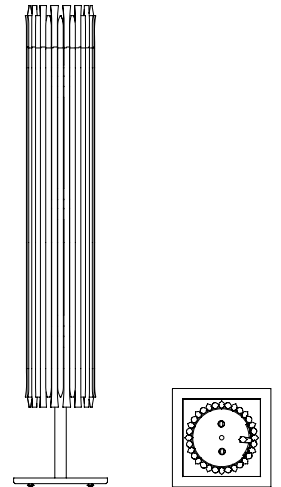

MATHENY FLOOR LAMP

SEE PRODUCT AT PAGE 110

DIMENSIONS

HEIGHT: 65" | 165cm

DIAM.: 13.8" | 35cm

WEIGHT

APPROX.: 40 kg | 88 lbs

STANDARD FINISHES

BODY: Nickel Plated

BASE: Nickel Plated and Nero Marquina Marble

BULBS

9x E27 LED 4W Power, 3000K Colour Temperature Bulbs (included) (E26 for USA not included) max 40W per bulb

MILES FLOOR LAMP

SEE PRODUCT AT PAGE 111

DIMENSIONS

HEIGHT: 69.7" | 177 cm

DIAM.: 25.6" | 65 cm

WEIGHT

APPROX.: 18,5 kg | 40.8 lbs

STANDARD FINISHES

BODY: Gold Plated

SHADE: Black Matte (outside), Gold Powder Paint (inside)

BASE: Black Matte

BULBS

4x E27 LED 4W Power, 3000K Colour Temperature Bulbs (included) (E26 for USA not included) max 40W per bulb