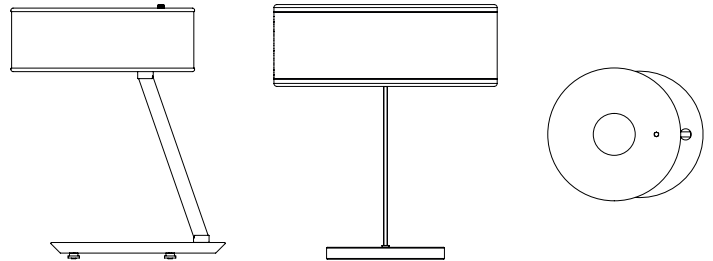

JANIS TABLE LAMP

SEE PRODUCT AT PAGE 147

DIMENSIONS

HEIGHT: 27.5" | 70 cm

WIDTH: 9" | 23 cm

LENGTH: 9" | 23 cm

WEIGHT

APPROX.: 11 kg | 24.3 lbs

STANDARD FINISHES

BODY: Gold Plated

BULBS

12 x G9 LED 4W Power, 3000K Colour Temperature Bulbs (included) (for USA not included) max 40W per bulb

MARCUS TABLE LAMP

SEE PRODUCT AT PAGE 148

DIMENSIONS

HEIGHT: 13.8" | 35 cm

WIDTH: 7.5" | 19 cm

LENGTH: 11.8" | 30 cm

WEIGHT

APPROX.: 3,5 kg | 7.7 lbs

STANDARD FINISHES

BODY: Nickel Plated

SHADE: Black Matte and Nickel Plated

BASE: Black Matte

BULBS

1x E27 LED 4W Power, 3000K Colour Temperature Bulb (included) (E26 for USA not included)

MATHENY TABLE LAMP

SEE PRODUCT AT PAGE 149

DIMENSIONS

HEIGHT: 22.8" | 58 cm

WIDTH: 7.4" | 19 cm

LENGTH: 7.4" | 19 cm

WEIGHT

APPROX.: 11 kg | 24.3 lbs

STANDARD FINISHES

BODY: Gold Plated

BASE: Nero Marquina