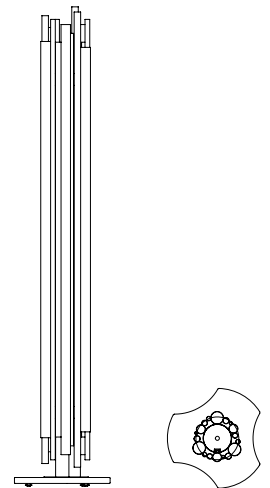

COLTRANE FLOOR LAMP

SEE PRODUCT AT PAGE 97

DIMENSIONS

HEIGHT: 68.9" | 175 cm
DIAM.: 11.8" | 30 cm

WEIGHT

APPROX.: 15 kg | 33 lbs

STANDARD FINISHES

BODY: Black Matte and Nickel Plated
SHADE: Matte Black and Gold Powder Paint (inside)

BULBS

6 x G9 LED 4W Power, 3000K Colour Temperature Bulbs (included) (for USA not included) max 40W per bulb