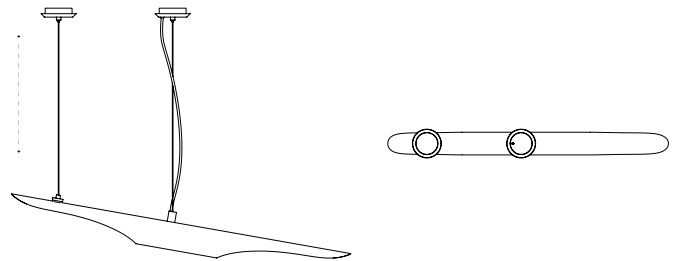

BULBS

2x GU10 LED bulbs, 4W Power, 3000K Colour Temperature, Non Dimmable
(bulbs not included for North America)