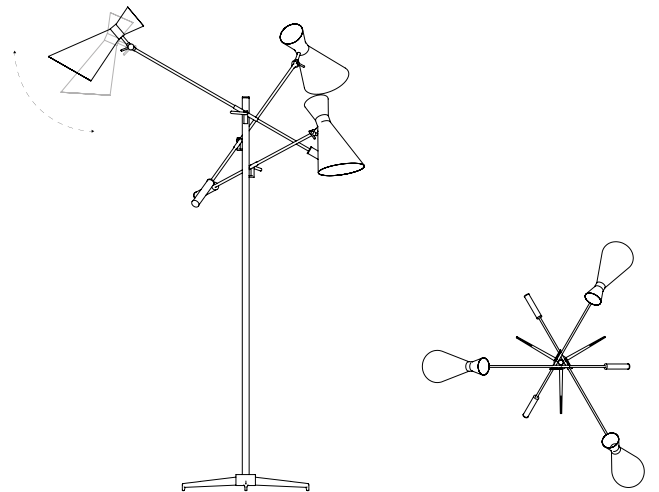

SIMONE FLOOR LAMP

SEE PRODUCT AT PAGE 115

DIMENSIONS

HEIGHT: 70.9" | 180 cm
WIDTH: 51.2" | 130 cm
LENGTH: 39.4" | 100 cm

WEIGHT

APPROX.: 15 kg | 33 lbs

STANDARD FINISHES

BODY: White Matte
SHADE: Glossy White
DETAILS: Nickel Plated
BASE: Red

BULBS

3 x E27 Bulbs (included) (E26 for USA not included) max 40W per bulb

The light intensity of the lamps can be dimmed | The standard color of the switches can be black or white

STANLEY FLOOR LAMP

SEE PRODUCT AT PAGE 116

DIMENSIONS

HEIGHT: 70.9" | 180 cm
WIDTH: 51.2" | 130 cm
LENGTH: 39.4" | 100 cm

WEIGHT

APPROX.: 13 kg | 28.6 lbs

STANDARD FINISHES

BODY: Nickel Plated
SHADE: Glossy Black and White Matte (inside)
COUNTERWEIGHT: Glossy Black

BULBS

3 x E27 LED 4W Power, 3000K Colour Temperature (included) (E26 for USA not included) max 40W per bulb

SINATRA FLOOR LAMP

SEE PRODUCT AT PAGE 117

DIMENSIONS

HEIGHT: 70.9" | 180 cm
WIDTH: 51.2" | 130 cm
LENGTH: 39.4" | 100 cm

WEIGHT

APPROX.: 12 kg | 26.5 lbs

STANDARD FINISHES

BODY: Nickel Plated
SHADE: Glossy Red and White Matte (inside)
COUNTERWEIGHT: Glossy Red

BULBS

3 x E27 LED 4W Power, 3000K Colour Temperature Bulbs (included) (E26 for USA not included) max 40W per bulb

MAKE IT YOUR OWN - CUSTOMIZE YOUR FAVORITE LIGHTING DESIGN
See our materials & finishes at page 154