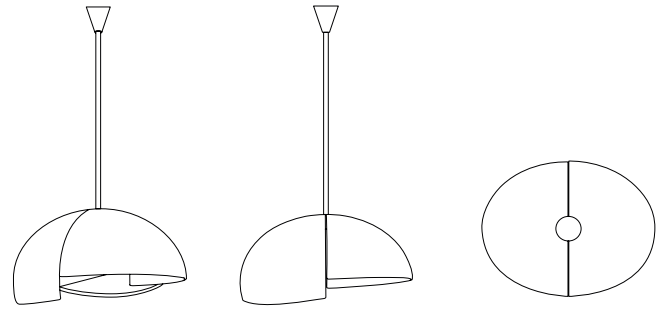

MIRAGE SUSPENSION LAMP

SEE PRODUCT AT PAGE 76

DIMENSIONS

HEIGHT: 47,2" | 120 cm
WIDTH: 27,6" | 70 cm
LENGTH: 21.7" | 55 cm

STANDARD FINISHES

BODY: Brushed Brass
SHADE INSIDE: Gold Powder Paint
SHADE OUTSIDE: Matte Black Lacquer