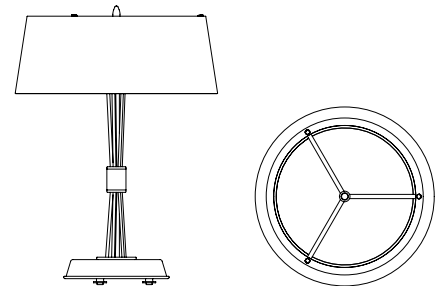

BULBS

3 x E27 LED 4W Power, 3000K Colour Temperature Bulbs (included) (E26 for USA not included)