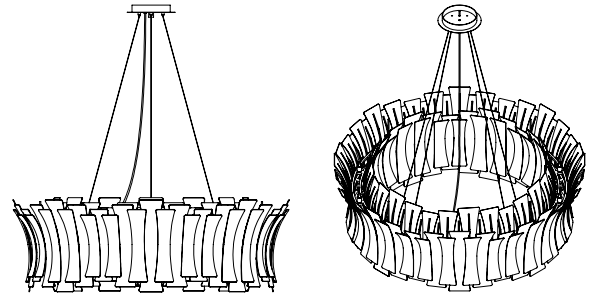

ETTA ROUND SUSPENSION LAMP

SEE PRODUCT AT PAGE 49

DIMENSIONS

HEIGHT: 15.6" | 39 cm
DIAM.: 45.3" | 115 cm
CORD HEIGHT: 39.4" | 100 cm

WEIGHT

APPROX.: 40 kg | 88 lbs

STANDARD FINISHES

BODY: Copper Plated

BULBS

24 x G9 LED bulbs, 4W Power, 3000K Colour Temperature, Non Dimmable
(bulbs not included for North America)