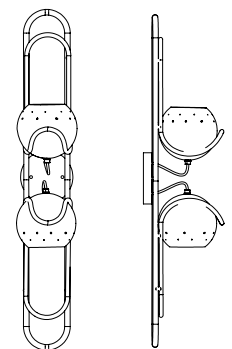

BULBS

2 x E27 LED 4W Power, 3000K Colour Temperature Bulbs (included)
(E26 for USA not included)