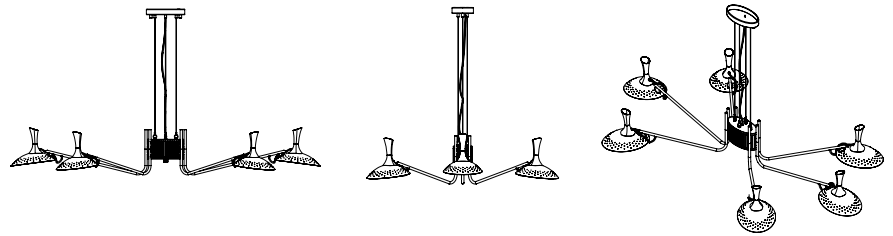

ABBEY SUSPENSION LAMP

SEE PRODUCT AT PAGE 15

DIMENSIONS

HEIGHT: 11.3" | 28.8 cm
WIDTH: 43.3" | 110.2 cm
DEPTH: 74.6" | 189.5 cm

WEIGHT

APPROX.: 15 kg | 33 lbs

STANDARD FINISHES

BODY: Brushed Brass
SHADE: Glossy White

BULBS

6 x E14 LED Bulbs 4W Power, 3000K Colour Temperature (included)
(bulbs not included for North America)