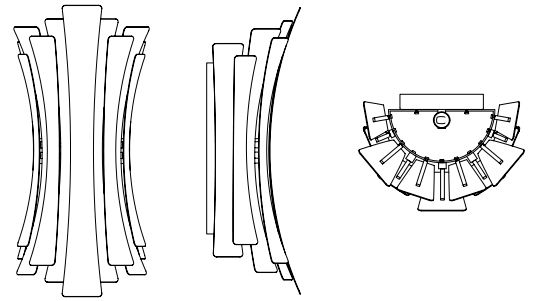

ETTA WALL LAMP

SEE PRODUCT AT PAGE 169

DIMENSIONS

HEIGHT: 20" | 50 cm
WIDTH: 7.1" | 18 cm
LENGTH: 7.1" | 18 cm

WEIGHT

APPROX.: 6 kg | 13.2 lbs

STANDARD FINISHES

BODY: Copper Plated

BULBS

4 x G9 LED 4W Power, 3000K Colour Temperature Bulbs (included) (for USA not included)