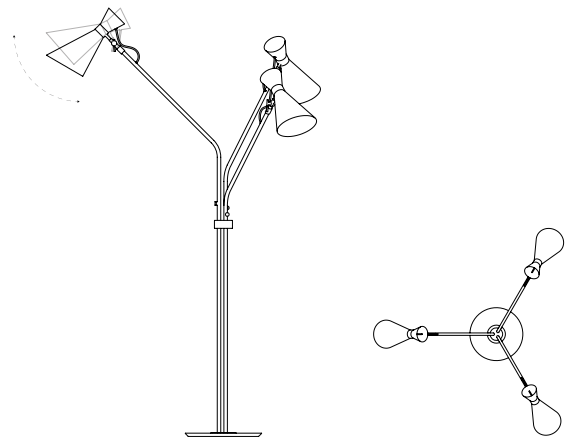

SIMONE FLOOR LAMP

SEE PRODUCT AT PAGE 115

DIMENSIONS

HEIGHT: 70.9" | 180 cm
WIDTH: 51.2" | 130 cm
LENGTH: 39.4" | 100 cm

WEIGHT

APPROX.: 15 kg | 33 lbs

STANDARD FINISHES

BODY: White Matte
SHADE: Glossy White
DETAILS: Nickel Plated
BASE: Red

BULBS

3 x E27 Bulbs (included) (E26 for USA not included) max 40W per bulb

The light intensity of the lamps can be dimmed | The standard color of the switches can be black or white

STANLEY FLOOR LAMP

SEE PRODUCT AT PAGE 116

DIMENSIONS

HEIGHT: 70.9" | 180 cm
WIDTH: 51.2" | 130 cm
LENGTH: 39.4" | 100 cm

WEIGHT

APPROX.: 13 kg | 28.6 lbs

STANDARD FINISHES

BODY: Nickel Plated
SHADE: Glossy Black and White Matte (inside)
COUNTERWEIGHT: Glossy Black

BULBS

3 x E27 LED 4W Power, 3000K Colour Temperature (included) (E26 for USA not included) max 40W per bulb