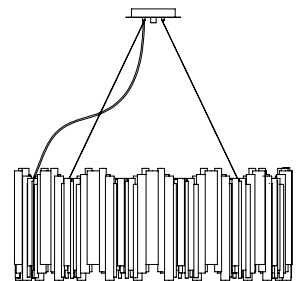

BULBS

32 x G9 LED 4W Power, 3000K Colour Temperature Bulbs (bulbs not included for North America)