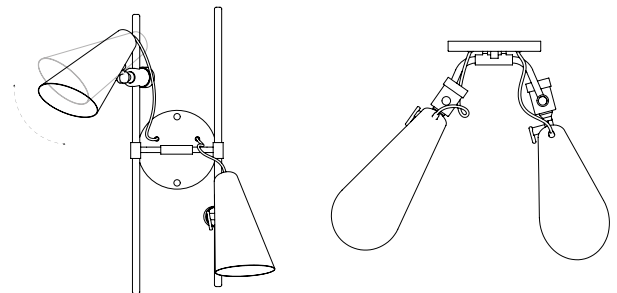

BULBS

2 x E27 LED 4W Power, 3000K Colour Temperature Bulbs (included) (for USA not included)