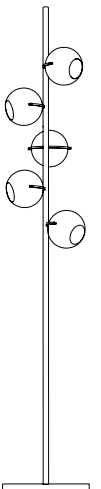

STARDUST FLOOR LAMP

SEE PRODUCT AT PAGE 119

DIMENSIONS

HEIGHT: 66.5" | 169 cm
DIAM.: 15.7" | 40 cm

WEIGHT

APPROX.: 18 kg | 40 lbs

STANDARD FINISHES

BODY: Gold Plated
BASE: Black Glossy

BULBS

7 x E14 LED 4W Power, 3000K Colour Temperature Bulbs (included) (E12 for USA not included) max 40W per bulb