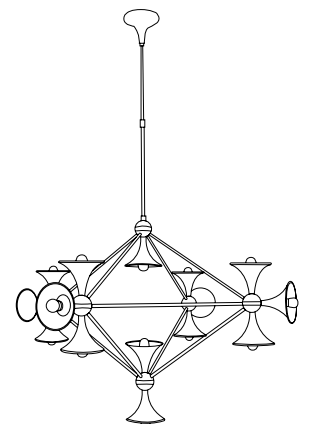

WEIGHT

APPROX.: 13 kg | 28.7 lbs

STANDARD FINISHES

BODY: Brass
SHADE: Brass

BULBS

15x E27 Incandescent Bulbs 25W
(bulbs not included for North America)

We have three Botti suspension models with the same amount of bulbs. The only difference between them is the diameter: 90cm | 150cm | 250cm