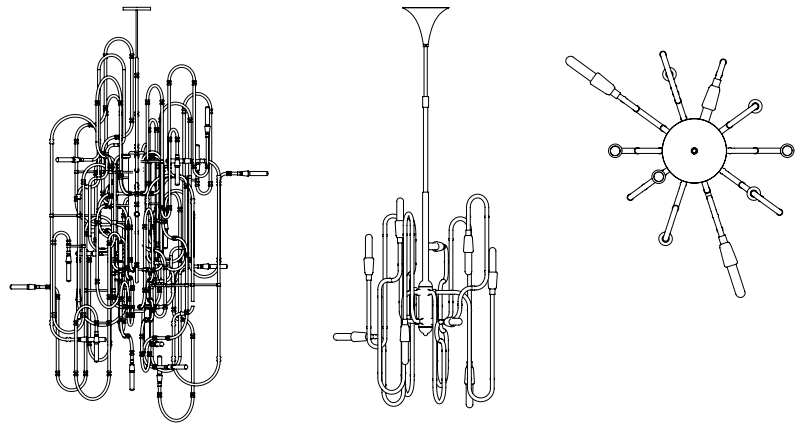

CLARK SUSPENSION LAMP

SEE PRODUCT AT PAGE 34

DIMENSIONS

HEIGHT: 27.5" | 70 cm
DIAM.: 19.6" | 50 cm
POLE HEIGHT: 27.5" | 70 cm

WEIGHT

APPROX.: 7 kg | 15.4 lbs

STANDARD FINISHES

BODY: Gold Plated

BULBS

10x E14 Tubular Filament Bulbs 4W Power, 2700K Colour Temperature (included)
max 40W per bulb (E12 for USA not included)