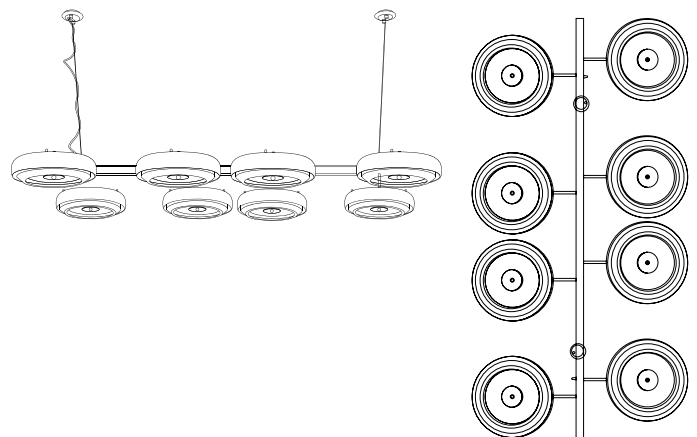

BULBS

2x G9 LED bulbs, 4W Power, 3000K Colour Temperature, Non Dimmable
(bulbs not included for North America)