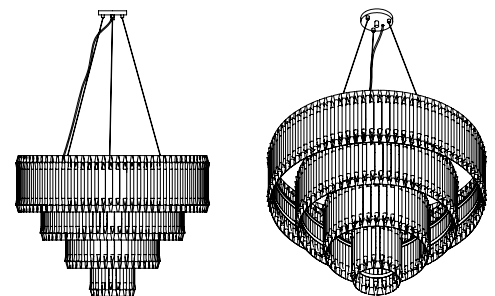

BULBS

42 x G9 LED bulbs, 4W Power, 3000K Colour Temperature, Non Dimmable
(bulbs not included for North America)