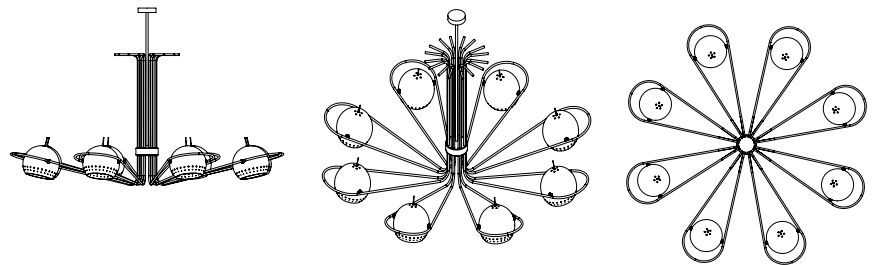

SIMONE SUSPENSION LAMP

SEE PRODUCT AT PAGE 78

DIMENSIONS

HEIGHT: 35.4" | 90 cm
DIAM.: 43.3" | 110 cm
POLE HEIGHT: 19.7" | 50 cm

WEIGHT

APPROX.: 7 kg | 15.4 lbs

STANDARD FINISHES

BODY: Glossy Black
SHADE: Glossy Black
WIRE: Red
Details: Gold Plated