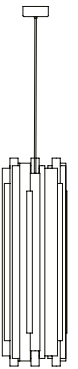

BULBS

6 x G9 LED bulbs, 4W Power, 3000K Colour Temperature, Non Dimmable
(bulbs not included for North America)