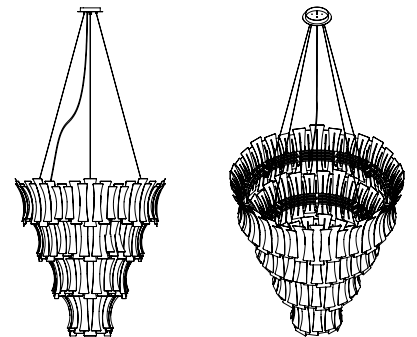

BULBS

42 x G9 LED bulbs, 4W Power, 3000K Colour Temperature, Non Dimmable
(bulbs not included for North America)