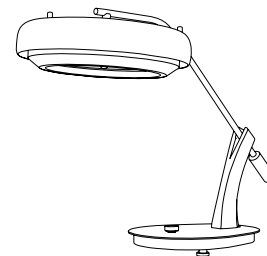

The standard color of the switches can be black or white

DIANA TABLE LAMP

SEE PRODUCT AT PAGE 141

DIMENSIONS

HEIGHT: 16.9" | 43 cm

WIDTH: 13.4" | 34 cm

LENGTH: 11" | 28 cm

WEIGHT

APPROX.: 1,5 kg | 3.3 lbs

STANDARD FINISHES

BODY: Nickel Plated

SHADE: Glossy Red and White Matte (inside)

BULBS

1 x E27 LED 4W Power, 3000K Colour Temperature Bulb (included) (E26 for
USA not included) max 40W per bulb