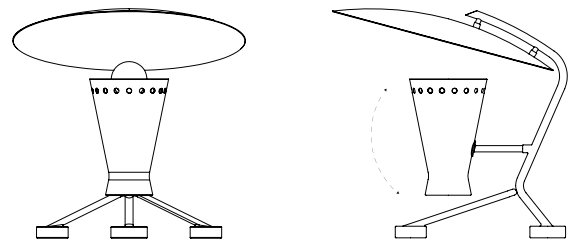

BASIE TABLE LAMP

SEE PRODUCT AT PAGE 131

DIMENSIONS

HEIGHT: 19.6" | 50 cm
WIDTH: 16.1" | 41 cm
LENGTH: 19.2" | 49 cm

WEIGHT

APPROX.: 12 kg | 26.5 lbs

STANDARD FINISHES

BODY: Gold Plated
SHADE: White Matte
BASE: Estremoz Marble