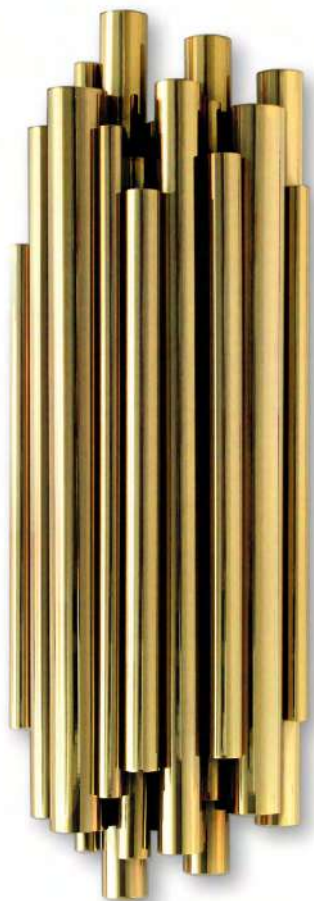

DIMENSIONS

Height: 20" | 51 cm
Width: 18.7" | 47.5 cm
Length: 12.6" | 32 cm

WEIGHT

Approx.: 4,3 kg | 9.5 lbs

BULBS:

7 x G9 LED 4W | 3000K Bulbs (included) (for USA not included)

CONTRACT
COLLECTION

BRUBECK | WALL