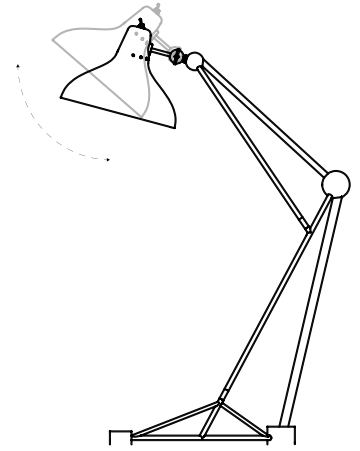

DIANA FLOOR LAMP

SEE PRODUCT AT PAGE 99

DIMENSIONS

HEIGHT: 90.5" | 230 cm
WIDTH: 51.2" | 130 cm
LENGTH: 59" | 150 cm

WEIGHT

APPROX.: 45 kg | 39.7 lbs

STANDARD FINISHES

BODY: Nickel Plated
SHADE: Glossy White and White Matte (inside)

BULBS

1 x E27 LED 4W Power, 3000K Colour Temperature Bulb (included) (E26 for USA not included) max 40W per bulb

The light intensity of the lamps can be dimmed | The standard color of the switches can be black or white

DUKE FLOOR LAMP

SEE PRODUCT AT PAGE 101

DIMENSIONS

HEIGHT: 63.7" | 162 cm
BASE DIAM.: 13.7" | 35 cm

WEIGHT

APPROX.: 18 kg | 39.68 lbs

STANDARD FINISHES

BODY: Black Matte and Gold Plated
SHADE: Black Matte, Brushed Brass and White Matte (inside)
Details: Gold Plated
WIRE: Red

BULBS

9x G9 LED 4W Power, 3000K Colour Temperature Bulbs (included) (for USA not included) max 40W per bulb