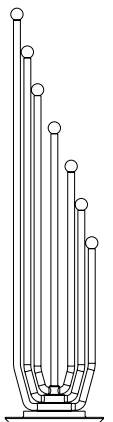

MAKE IT YOUR OWN - CUSTOMIZE YOUR FAVORITE LIGHTING DESIGN
See our materials & finishes at page 154