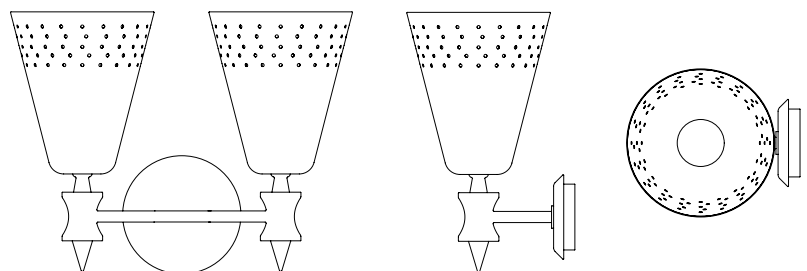

BULBS

1 x E27 LED 4W Power, 3000K Colour Temperature Bulb (included) (E26 for USA not included)