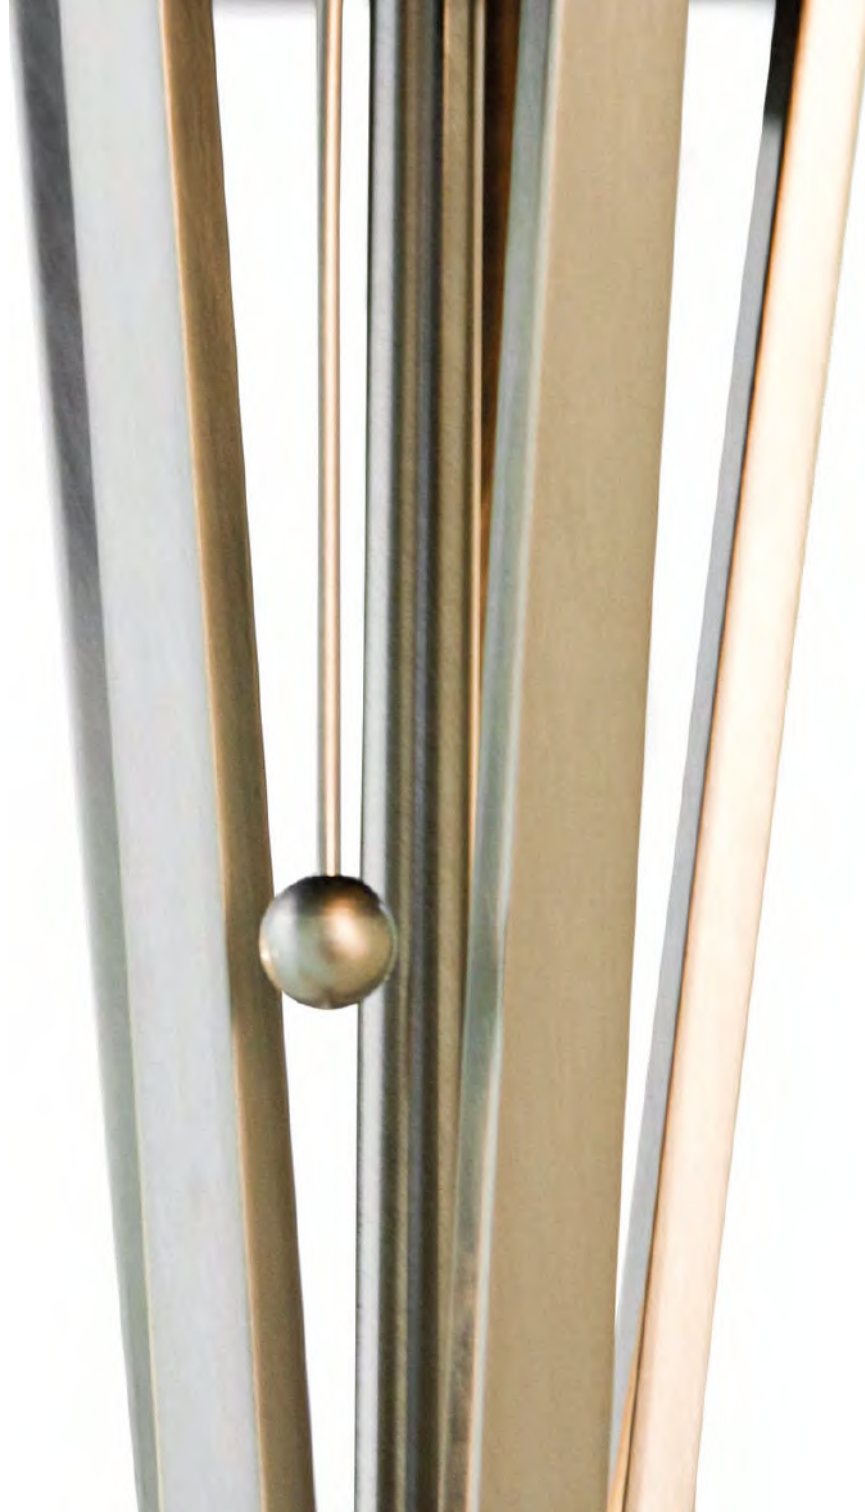

DIMENSIONS

Height: 65" | 165cm

Diam.: 13.8" | 35cm

WEIGHT

Approx.: 40 kg | 88 lbs

BULBS:

9x E27 LED 4W | 3000K Bulbs (included) (E26 for USA not included)
max 40W per bulb

| FLOOR LAMP