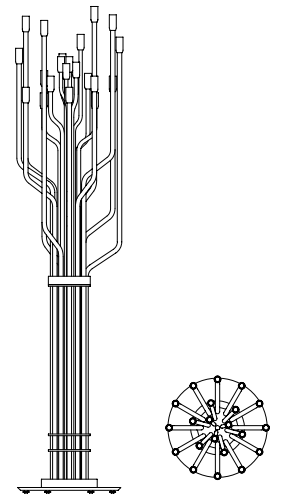

MIRAGE FLOOR LAMP

SEE PRODUCT AT PAGE 109

DIMENSIONS

HEIGHT: 46,8" | 119 cm
WIDTH: 17,9" | 45,5 cm
LENGTH: 14,2" | 36 cm

WEIGHT

APPROX.: 10 kg | 22 lbs