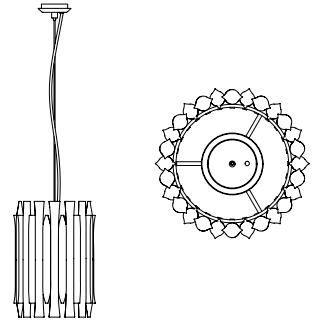

POLE HEIGHT: 39.4" | 100 cm

WEIGHT

APPROX.: 4 kg | 8.8 lbs

STANDARD FINISHES

BODY: Copper Plated

BULBS

6 x G9 LED bulbs, 4W Power, 3000K Colour Temperature, Non Dimmable
(bulbs not included for North America)