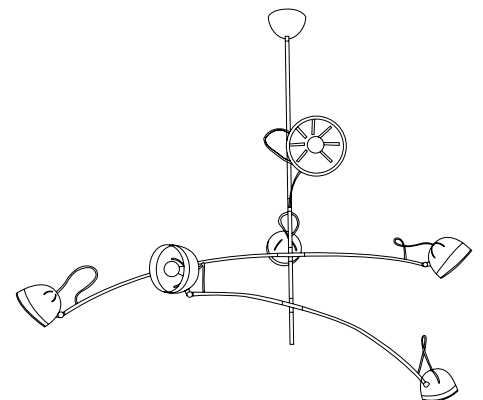

BULBS

41 x E27 Bulb (1 per shade) (included)
max 40W per bulb (E26 for USA not included)