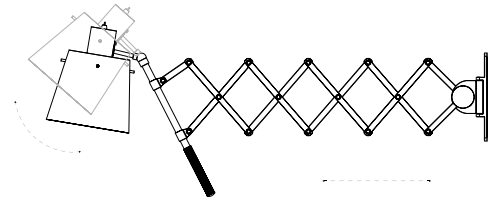

PASTORIUS WALL LAMP

SEE PRODUCT AT PAGE 187

DIMENSIONS

HEIGHT: 10" | 25 cm

WIDTH: 5.9" | 15 cm

LENGTH: Min. 12" | 30 cm - Max. 25.6" | 65 cm

WEIGHT

APPROX.: 3 kg | 8.8 lbs

STANDARD FINISHES

BODY: Gold Plated

SHADE: White Matte

HANDLE: White Matte

BULBS

1 x E27 LED 4W Power, 3000K Colour Temperature Bulb (included)
(E26 for USA not included)