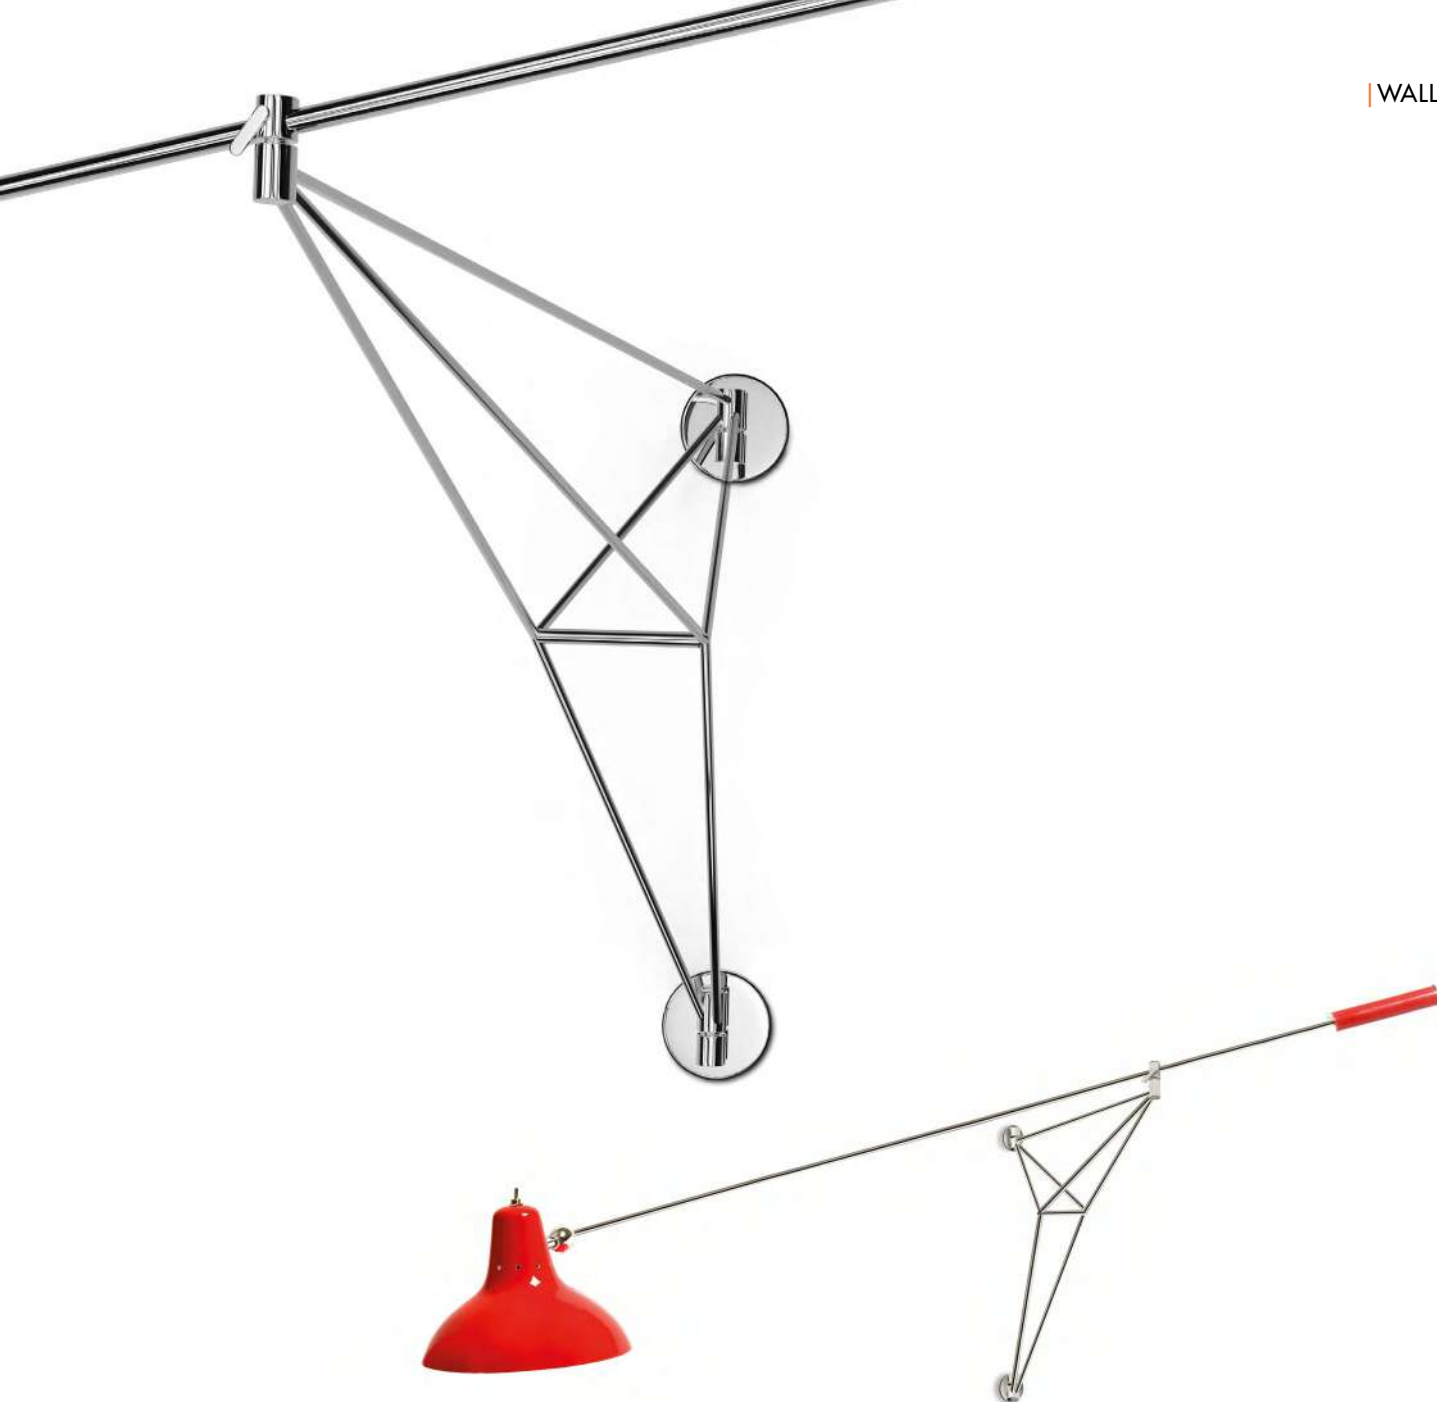

Width: 3.1" | 8 cm

Length: 3.9" | 10 cm

WEIGHT

Approx.: 2 kg | 4.4 lbs

BULBS:

4 x G9 LED Bulbs (included) 4W | 3000K (for USA not included)

DIANA | WALL

Diana is a industrial wall lamp, inspired by the classic designs of the mid-century modern age. A true design icon, Diana has a mount and swing arm handmade in brass, with a lamp shade made in aluminum.