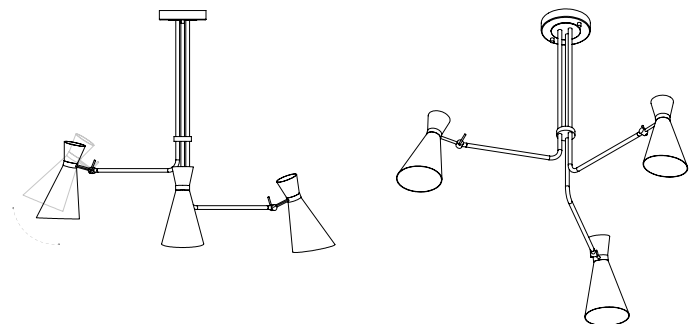

BULBS

3 x E27 LED 4W Power, 3000K Colour Temperature Bulbs (included) (E26 for USA not included) max 40W per bulb