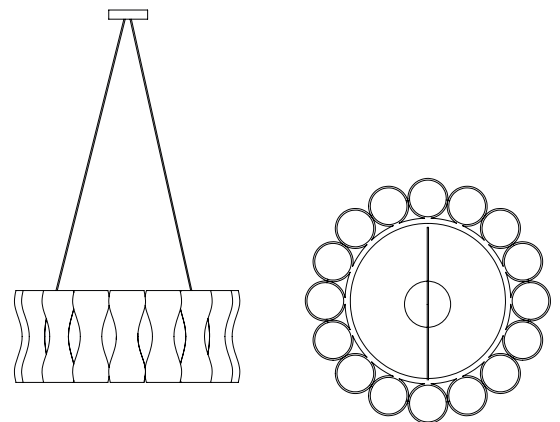

SEE PRODUCT AT PAGE 63

DIMENSIONS

HEIGHT: 12.9" | 30 cm
WIDTH: 28.9" | 73.5 cm
LENGTH: 28.9" | 73.5 cm

STANDARD FINISHES

BODY: Gold Plated
SHADE: Glossy White

BULBS

32 x G9 LED 4W Power, 3000K Colour Temperature Bulbs (included)
max 40W per bulb (E26 for USA not included)