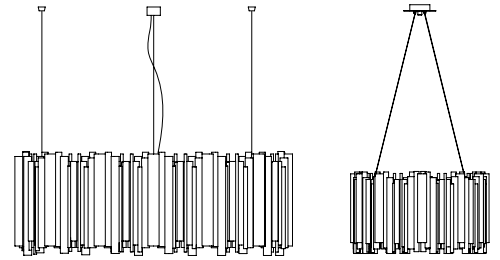

BRUBECK OVAL SUSPENSION LAMP

SEE PRODUCT AT PAGE 27

DIMENSIONS

HEIGHT: 19.3" | 49 cm
WIDTH: 23.6" | 60 cm
DEPTH: 39.4" | 100 cm

WEIGHT

APPROX.: 40 kg | 88 lbs

STANDARD FINISHES

BODY: Gold Plated

BULBS

24 x G9 LED bulbs, 4W Power, 3000K Colour Temperature, Non Dimmable
(bulbs not included for North America)