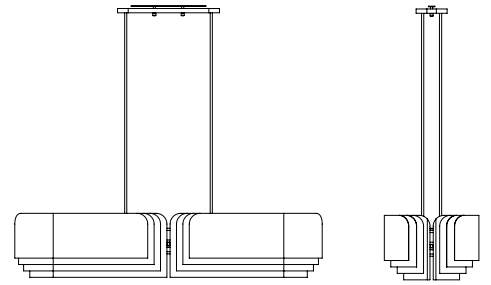

VAUGHAN SUSPENSION LAMP

SEE PRODUCT AT PAGE 83

DIMENSIONS

HEIGHT: 11,8" | 30 cm
WIDTH: 51,2" | 130 cm
DEPTH: 13,7" | 35 cm

WEIGHT

APPROX.: 190 kg | 418 lbs

STANDARD FINISHES

BODY: Gold Plated

BULBS

17 x G9 LED bulbs, 4W Power, 3000K Colour Temperature, Non Dimmable
(bulbs not included for North America)

ABBEY FLOOR LAMP

SEE PRODUCT AT PAGE 89

DIMENSIONS

HEIGHT: 76" | 193 cm
WIDTH: 16.5" | 42 cm
DEPTH: 29.5" | 75 cm

WEIGHT

APPROX.: 6,5 kg | 14.3 lbs

STANDARD FINISHES

BODY: Gold Plated
SHADE: Black Matte

BULBS

2 x G9 LED bulbs, 4W Power, 3000K Colour Temperature, Non Dimmable
(bulbs not included for North America)