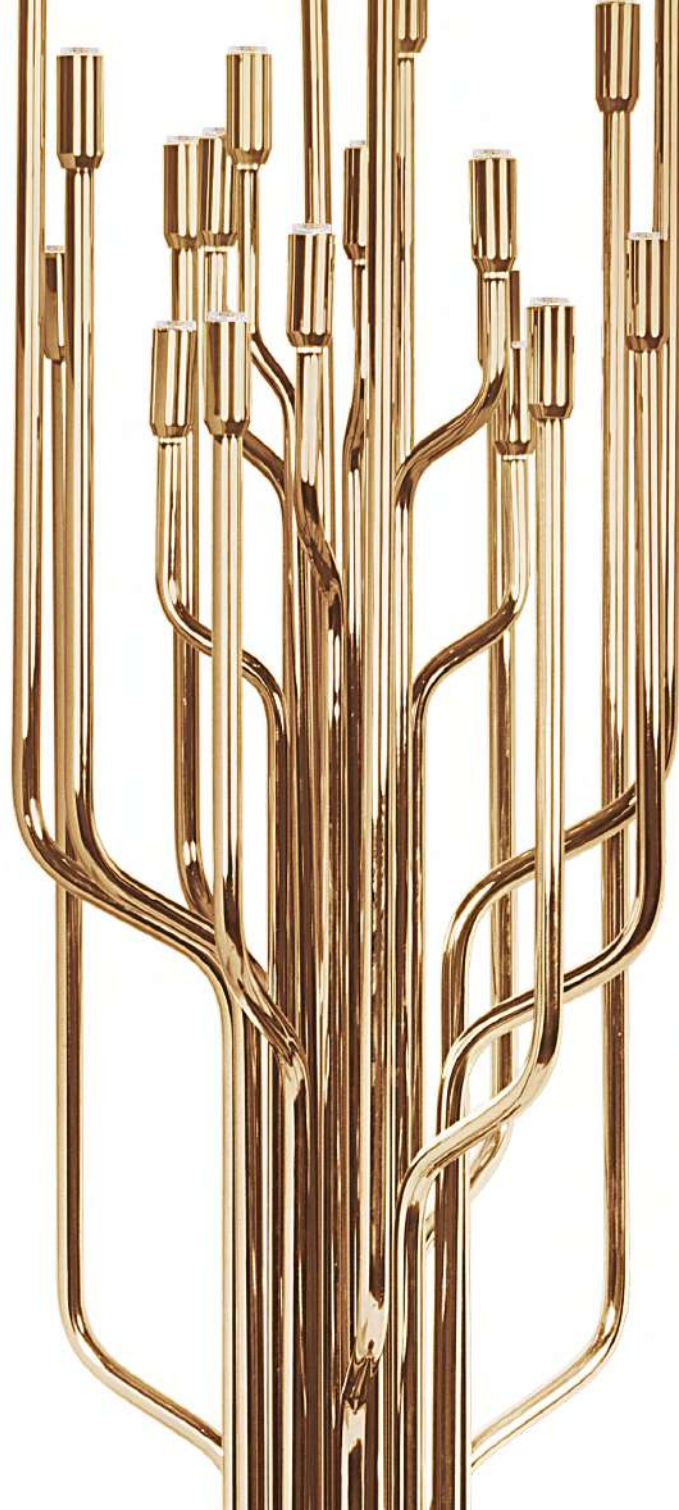

JANIS | FLOOR

Inspired by Janis Joplin, Janis floor lamp recovers the golden jazz spirit of the 60's. Covered by a golden bath, this lamp was designed to make a powerful statement with its mid-century modern design.

FAMILY PRODUCTS

JANIS TABLE | pag. 148

STANDARD FINISHES

Body: Gold Plated

DIMENSIONS

Height: 66.9" | 170 cm

Diam: 16.5" | 42 cm

WEIGHT

Approx.: 25 kg | 55.1 lbs

BULBS:

15 x G9 Dimmable LED Bulbs,
4W | 3000K (included) (for USA
not included) max 40W per bulb