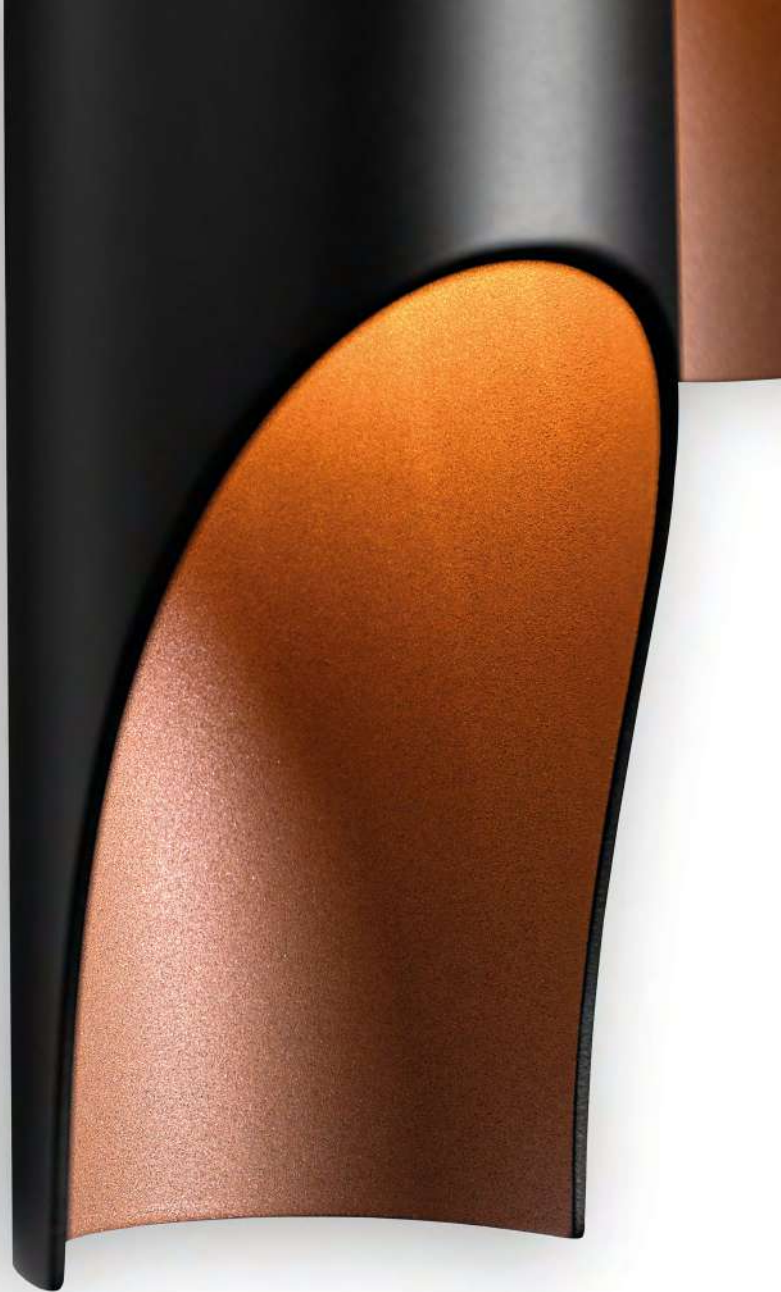

CONTRACT
COLLECTION

GALLIANO | WALL

Meet Galliano, a modern wall lamp with a minimalist style that fits in any space of your home, both indoor and outdoor. You can customize its finishes, as well as the number of its tubes, that can go up to 3.

FAMILY PRODUCTS

GALLIANO PENDANT | pag.51

GALLIANO ROUND | pag.53

STANDARD FINISHES

Body: Black Matte and Gold Powder Paint (inside)

DIMENSIONS

Height: 15.6" | 39.5 cm

Width: 2.6" | 6.5 cm

Length: 3.4" | 8.5 cm

WEIGHT

Approx.: 1 kg | 2.2 lbs (per tube)

BULBS:

2 x G9 LED 4W | 3000K Bulbs (per tube) (included) (for USA not included)