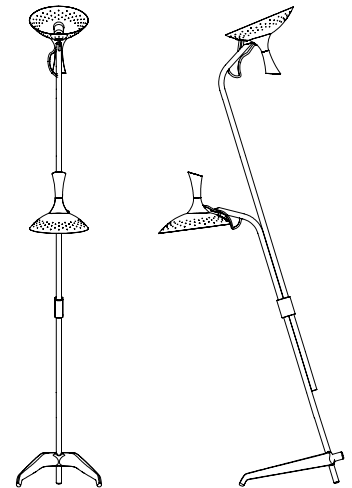

AMY FLOOR LAMP

SEE PRODUCT AT PAGE 91

DIMENSIONS

HEIGHT: 65" | 165 cm
WIDTH: 11.8" | 30 cm
DEPTH: 15.7" | 40 cm

WEIGHT

APPROX.: 6,5 kg | 14.3 lbs

STANDARD FINISHES

BODY: Glossy Black and Gold Plated
SHADE: Glossy Black and Gold