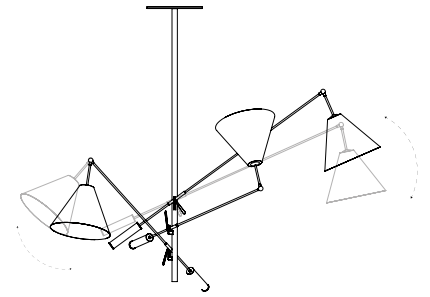

SINATRA SUSPENSION LAMP

SEE PRODUCT AT PAGE 79

DIMENSIONS

HEIGHT: 47.6" | 121 cm

DIAM.: 45" | 110 cm

POLE HEIGHT: 30.3" | 77 cm (min.)

WEIGHT

APPROX.: 15 kg | 33 lbs

STANDARD FINISHES

BODY: Nickel Plated

SHADE: Glossy Red (outside), White Matte (inside)

COUNTERWEIGHT: Glossy Red

BULBS

3 x E27 LED 4W Power, 3000K Colour Temperature Bulbs (included) (E26 for USA not included) max 40W per bulb