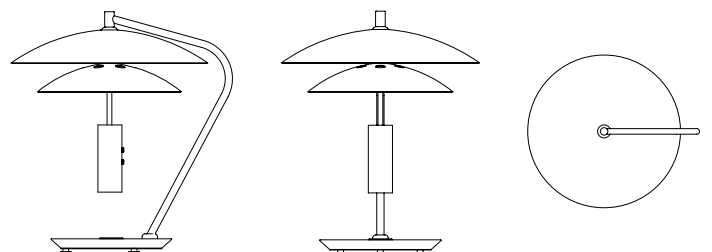

BULBS

2 x G9 LED 4W Power, 3000K Colour Temperature Bulbs (included) (E12 for USA not included)

The standard color of the switches can be black or white

MAKE IT YOUR OWN - CUSTOMIZE YOUR FAVORITE LIGHTING DESIGN
See our materials & finishes at page 154