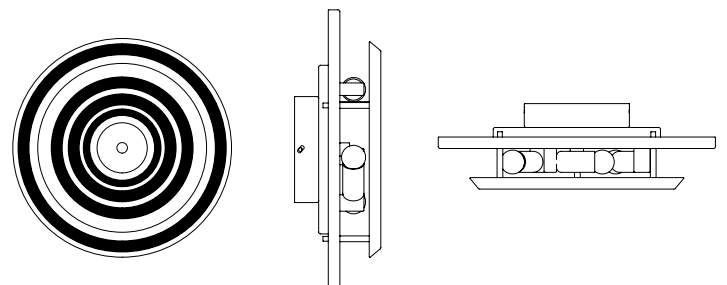

BULBS

3x G9 LED 4W Power, 3000K Colour Temperature Bulbs (included)
(for USA not included)