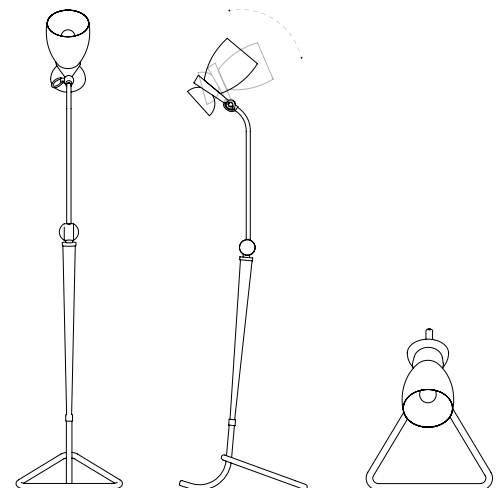

BULBS

2 x E14 Bulbs (included) (E12 for USA not included) max 40W per bulb

MAKE IT YOUR OWN - CUSTOMIZE YOUR FAVORITE LIGHTING DESIGN
See our materials & finishes at page 154

UNIQUE LAMPS 217