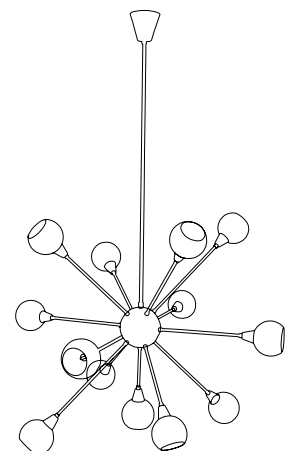

BULBS

12 x G9 LED bulbs, 4W Power, 3000K Colour Temperature (bulbs not
included for North America)