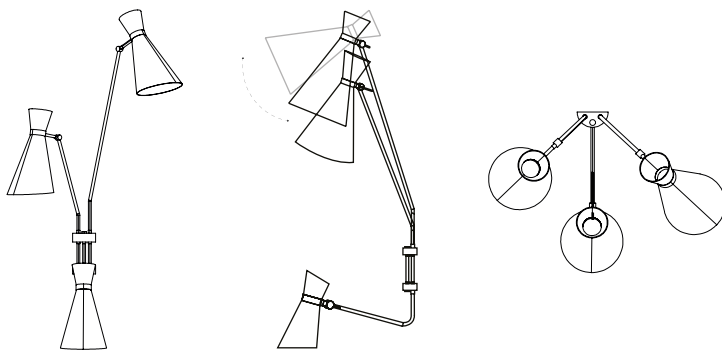

SIMONE WALL LAMP

SEE PRODUCT AT PAGE 185

DIMENSIONS

HEIGHT: 45.7" | 116 cm
WIDTH: 17.7" | 45.5 cm
LENGTH: 17.7" | 45.5 cm

WEIGHT

APPROX.: 9 kg | 19.8 lbs

STANDARD FINISHES

BODY: Gold Plated
SHADE: Glossy White
WIRE: Red

BULBS

3 x E27 LED 4W Power, 3000K Colour Temperature Bulbs (included) (E26 for USA not included)