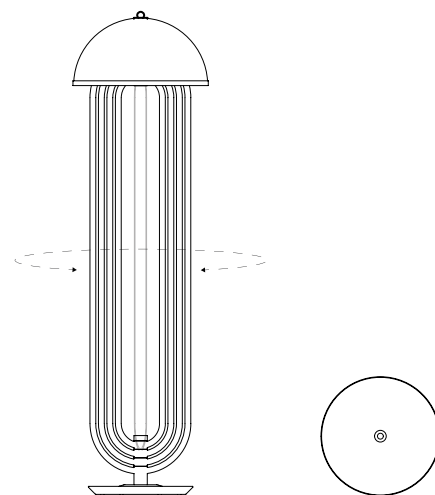

AMY TABLE LAMP

SEE PRODUCT AT PAGE 127

DIMENSIONS

HEIGHT: 21.6" | 55 cm

WIDTH: 7.8" | 20 cm

LENGTH: 11.8" | 30 cm

WEIGHT

APPROX.: 2,5 kg | 5.5 lbs

STANDARD FINISHES

BODY: Glossy Black and Gold Plated

SHADE: Glossy Black and Gold Powder Paint (inside)