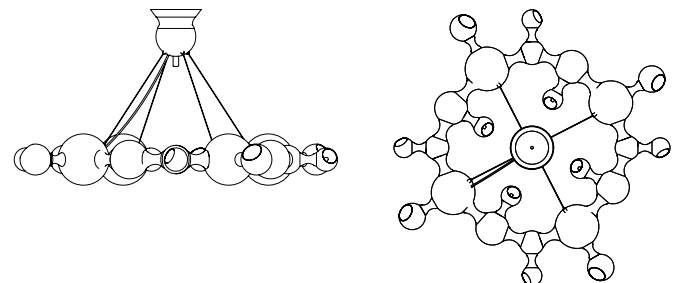

BULBS

12 x G9 LED bulbs, 4W Power, 3000K Colour Temperature, Non Dimmable
(bulbs not included for North America)