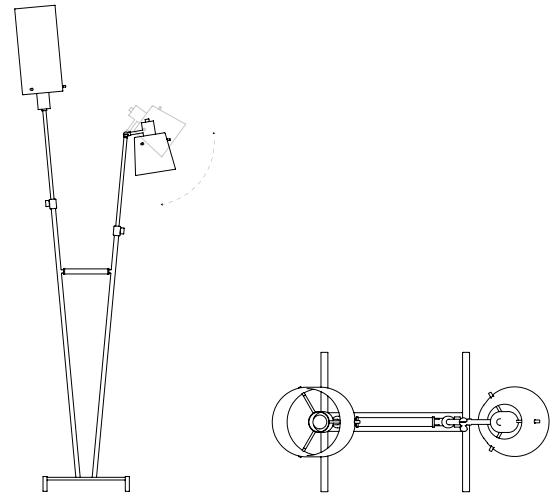

PASTORIUS FLOOR LAMP

SEE PRODUCT AT PAGE 113

DIMENSIONS

HEIGHT: 70.1" | 178 cm
WIDTH: 24.4" | 62 cm
LENGTH: 11.8" | 30 cm

WEIGHT

APPROX.: 6 kg | 13.2 lbs

STANDARD FINISHES

BODY: Nickel Plated
SHADE: Black Matte and Glossy White (inside) | Acrylic White

BULBS

2 x E27 LED 4W Power, 3000K Colour Temperature Bulbs (included) (E26 for USA not included)

SCOFIELD FLOOR LAMP

SEE PRODUCT AT PAGE 114

DIMENSIONS

HEIGHT: 72.1" | 182 cm
DIAM.: 14.1" | 36 cm

WEIGHT

APPROX.: 12 kg | 26.5 lbs

STANDARD FINISHES

BODY: Nickel Plated
SHADE: White Matte and Nickel Plated
BASE: White Glossy
WIRE: White

BULBS

5 x GU10 LED 4W Power, 3000K Colour Temperature Bulbs (included) max 40W per bulb

STARDUST FLOOR LAMP

SEE PRODUCT AT PAGE 119

DIMENSIONS

HEIGHT: 66.5" | 169 cm
DIAM.: 15.7" | 40 cm

WEIGHT

APPROX.: 18 kg | 40 lbs

STANDARD FINISHES

BODY: Gold Plated
BASE: Black Glossy

BULBS

7 x E14 LED 4W Power, 3000K Colour Temperature Bulbs (included) (E12 for USA not included) max 40W per bulb

MAKE IT YOUR OWN - CUSTOMIZE YOUR FAVORITE LIGHTING DESIGN
See our materials & finishes at page 154