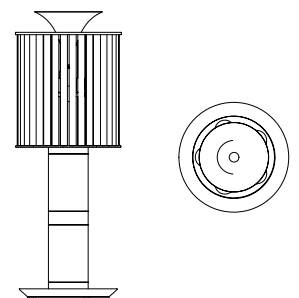

BULBS

6 x G9 LED 4W Power, 3000K Colour Temperature Bulbs (included) (for USA not included)

The standard color of the switches can be black or white

MAKE IT YOUR OWN - CUSTOMIZE YOUR FAVORITE LIGHTING DESIGN
See our materials & finishes at page 154