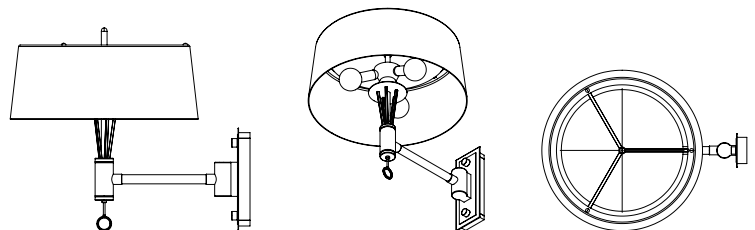

BULBS

3 x E14 LED 4W Power, 3000K Colour Temperature Bulbs (included)
(E12 for USA not included)