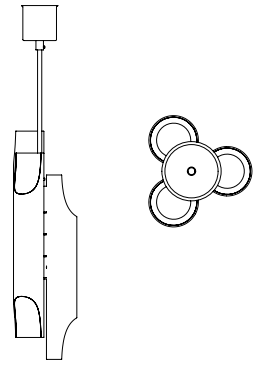

GALLIANO PENDANT SUSPENSION LAMP

SEE PRODUCT AT PAGE 51

DIMENSIONS

HEIGHT: 20.5" | 52 cm
DIAM.: 6.3" | 16 cm
POLE HEIGHT: 39.4" | 100 cm

WEIGHT

APPROX.: 3 kg | 6.6 lbs

STANDARD FINISHES

BODY: Nickel Plated
SHADE: Nickel Plated (outside), White Matte (inside)

BULBS

6 x G9 LED bulbs, 4W Power, 3000K Colour Temperature, Non Dimmable
(bulbs not included for North America)