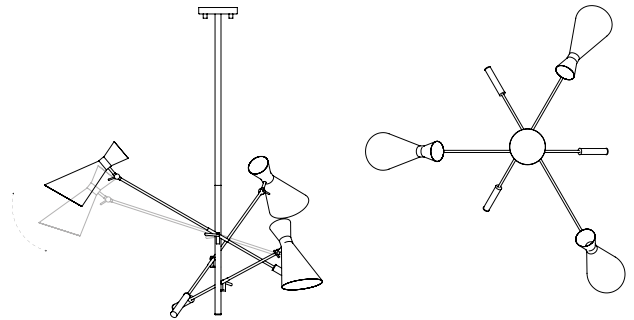

BULBS

3 x E27 LED 4W Power, 3000K Colour Temperature Bulbs (included) (E26 for USA not included) max 40W per bulb