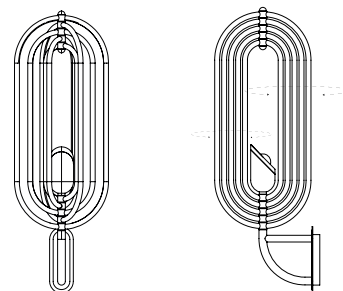

BULBS

1 x E27 LED 4W Power, 3000K Colour Temperature Bulbs (included) (E26 for USA not included)