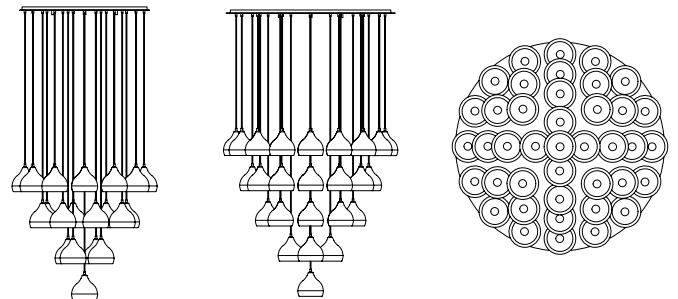

BULBS

41x E27 LED 4W Power, 3000K Colour Temperature Bulbs (1 per shade)
(included)
max 40W per bulb (E26 for USA not included)