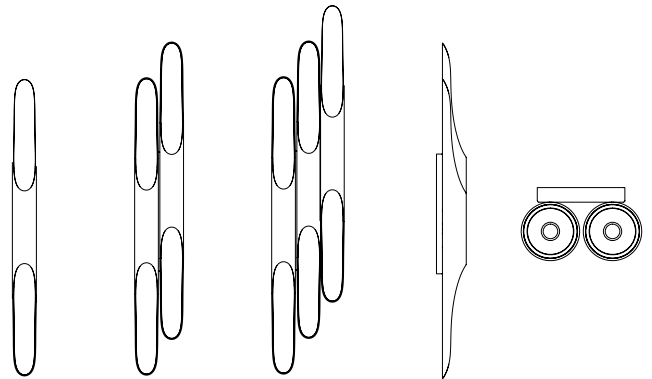

BULBS

4 x G9 LED 4W Power, 3000K Colour Temperature Bulbs (included) (for USA not included)

DIANA WALL LAMP

SEE PRODUCT AT PAGE 167

DIMENSIONS

HEIGHT: 19.7" | 50 cm
WIDTH: 11.8" | 30 cm
LENGTH: 59.1" | 150 cm