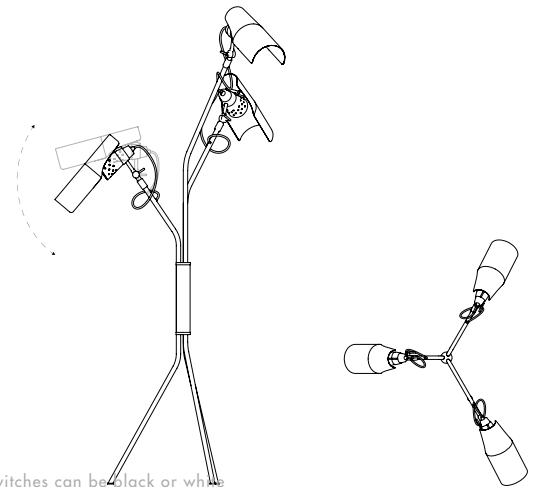

JACKSON FLOOR LAMP

SEE PRODUCT AT PAGE 107

DIMENSIONS

HEIGHT: 70,8" | 180 cm
WIDTH: 31.4" | 80 cm
DEPTH: 31.4" | 80 cm

WEIGHT

APPROX.: 12 kg | 26.5 lbs

STANDARD FINISHES

BODY: Black Matte and Gold Plated
SHADE: Black Matte (Bulb Holder), Gold Plated (Top Cover)
WIRE: Red

BULBS

3x GU10 LED 4W Power, 3000K Colour Temperature Bulbs (included) (for USA not included) max 40W per bulb

The light intensity of the lamps can be dimmed | The standard color of the switches can be black or white

JANIS FLOOR LAMP

SEE PRODUCT AT PAGE 108

DIMENSIONS

HEIGHT: 66,9" | 170 cm
DIAM.: 16,5" | 42 cm

WEIGHT

APPROX.: 25 kg | 55.1 lbs

STANDARD FINISHES

BODY: Gold Plated

BULBS

15 x G9 Dimmable LED 4W Power, 3000K Colour Temperature Bulbs (included)
(for USA not included)