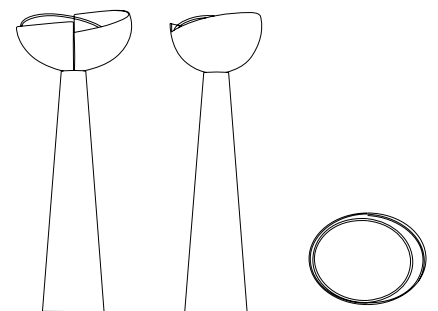

STANDARD FINISHES

STRUCTURE: Brushed Brass
SHADE INSIDE: Gold Powder Paint
SHADE OUTSIDE: Matte Black Lacquer

MAKE IT YOUR OWN - CUSTOMIZE YOUR FAVORITE LIGHTING DESIGN
See our materials & finishes at page 154