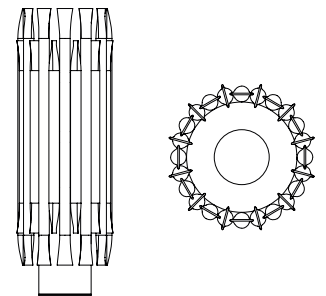

BULBS

3 x G9 LED 4W Power, 3000K Colour Temperature Bulbs (included) (for USA not included)

The standard color of the switches can be black or white

MAKE IT YOUR OWN - CUSTOMIZE YOUR FAVORITE LIGHTING DESIGN
See our materials & finishes at page 154