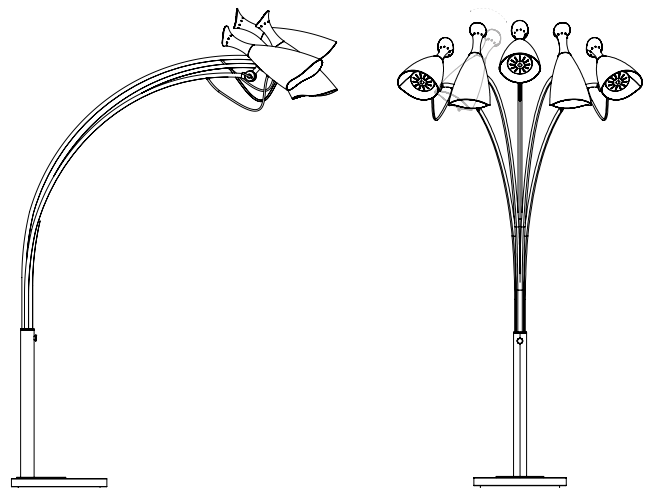

BULBS

15 x G9 LED 4W Power, 3000K Colour Temperature Bulbs (included) max 40W per bulb (for USA not included)