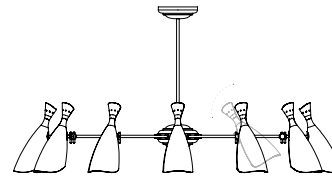

BULBS

36 x G9 LED bulbs, 4W Power, 3000K Colour Temperature, Non Dimmable
(bulbs not included for North America)