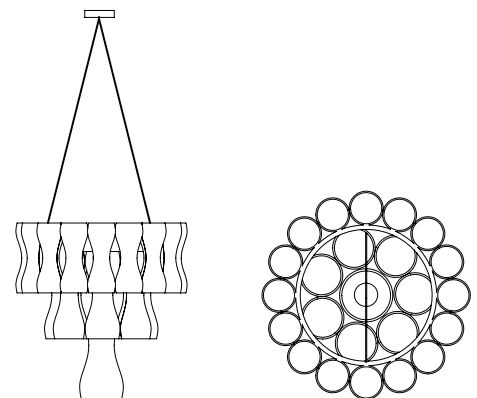

BULBS

40 x G9 LED bulbs, 4W Power, 3000K Colour Temperature, Non Dimmable
(bulbs not included for North America)