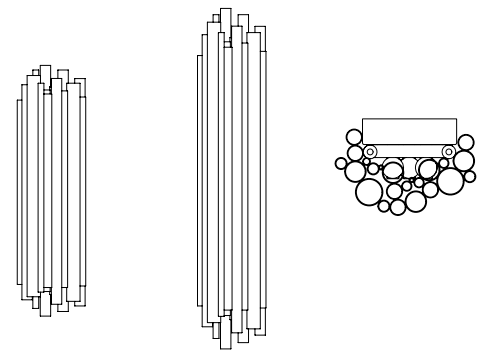

CHARLES WALL LAMP

SEE PRODUCT AT PAGE 163

DIMENSIONS

HEIGHT: 10" | 25,6 cm
Width: 6.5" | 16,6 cm
Depth: 5.5" | 14,2 cm

WEIGHT

APPROX.: 2 kg | 4.4 lbs

STANDARD FINISHES

BODY: Nickel plated
SHADE: Nickel plated and White Matte (inside)