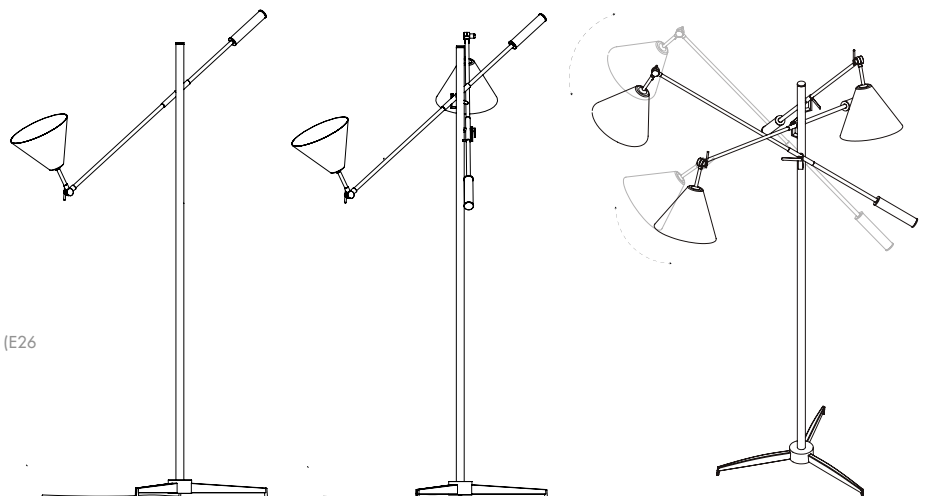

BULBS

3 x E27 LED 4W Power, 3000K Colour Temperature Bulbs (included) (E26 for USA not included) max 40W per bulb