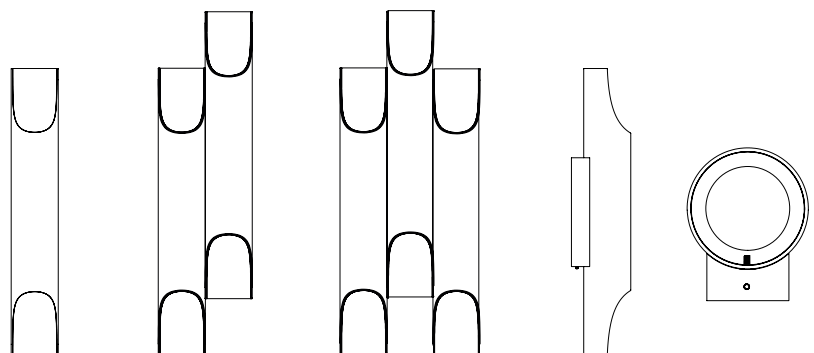

HANNA WALL LAMP

SEE PRODUCT AT PAGE 173

DIMENSIONS

HEIGHT: 9.4" | 24 cm

WIDTH: 7.1" | 18 cm

LENGTH: 9.8" | 25 cm

WEIGHT

APPROX.: 2 kg | 4.4 lbs