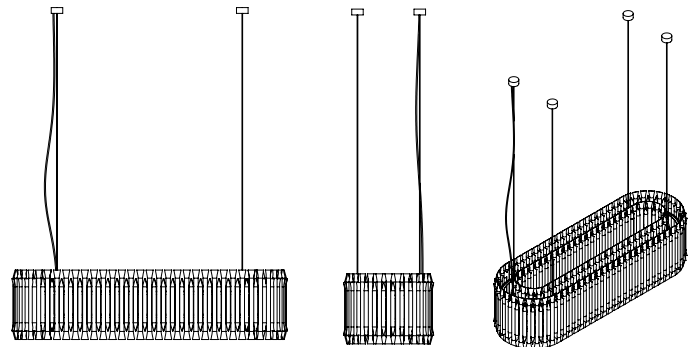

BULBS

24 x G9 LED bulbs, 4W Power, 3000K Colour Temperature, Non Dimmable
(bulbs not included for North America)