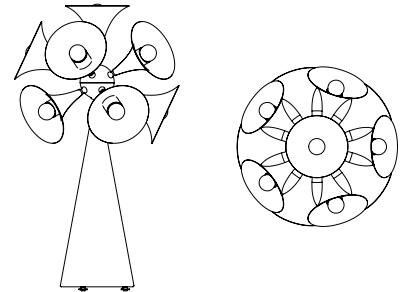

BULBS

11 x E27 Reflector 4W Power, 3000K Colour Temperature Bulbs (included)
(E26 for USA not included)