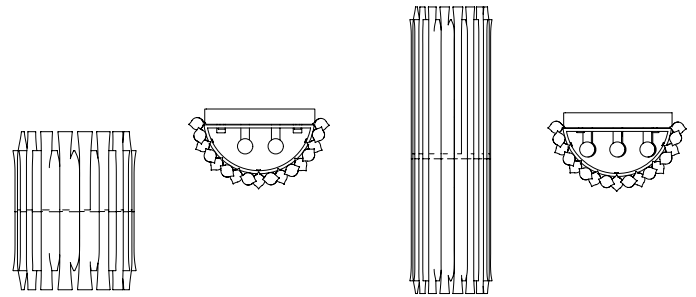

MATHENY & MATHENY XL WALL LAMP

SEE PRODUCT AT PAGE 177/179

DIMENSIONS

HEIGHT: 12.2" | 31 cm / 31.5" | 80 cm

WIDTH: 7.1" | 18 cm / 7.1" | 18 cm

LENGTH: 4.7" | 12 cm / 4.7" | 12 cm

WEIGHT

APPROX.: 2 kg | 4,4 lbs

5 kg | 11 lbs

STANDARD FINISHES

BODY: Brushed Nickel

BULBS

4x G9 LED 4W Power, 3000K Colour Temperature Bulbs (included)
(for USA not included)

6x G9 LED 4W Power, 3000K Colour Temperature Bulbs (included)
(for USA not included)