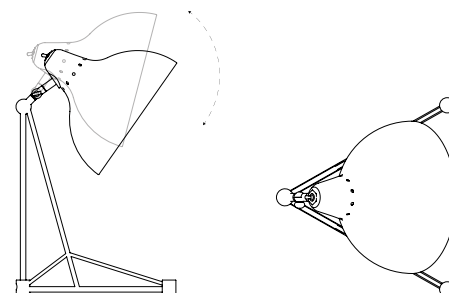

MAKE IT YOUR OWN - CUSTOMIZE YOUR FAVORITE LIGHTING DESIGN
See our materials & finishes at page 154