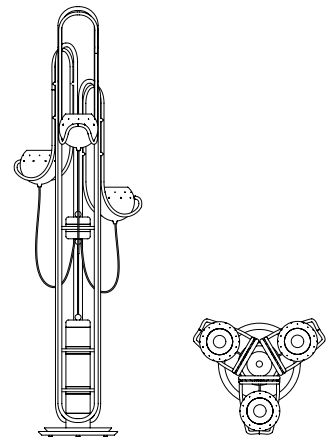

BULBS

3 x E27 LED 4W Power, 3000K Colour Temperature Bulbs (included) (E26 for USA not included)

The light intensity of the lamps can be dimmed | The standard color of the switches can be black or white

MAKE IT YOUR OWN - CUSTOMIZE YOUR FAVORITE LIGHTING DESIGN
See our materials & finishes at page 154