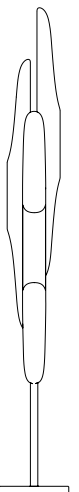

BULBS

6 x G9 LED 4W Power, 3000K Colour Temperature Bulbs (included) (for USA not included) max 40W per bulb