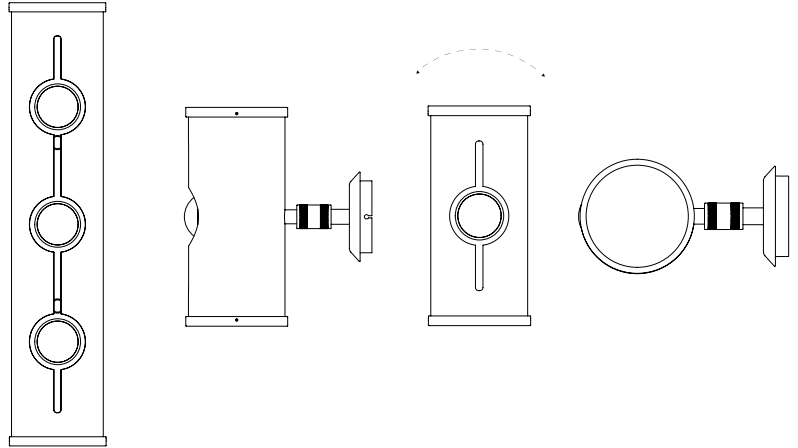

CHUCK WALL LAMP

SEE PRODUCT AT PAGE 164

DIMENSIONS

HEIGHT: 8.3" | 21 cm
WIDTH: 3.9" | 10 cm
LENGTH: 6.7" | 17 cm

WEIGHT

APPROX.: 5,7 kg | 12.5 lbs

STANDARD FINISHES

BODY: Gold plated
SHADE: Gold plated and Black Glossy Paint and Grey Powder Paint (inside)

BULBS

1 x E14 Reflector LED Bulb, 4W Power, 3000K Colour Temperature (included) (E12 for USA not included)

COLTRANE WALL LAMP

SEE PRODUCT AT PAGE 165

DIMENSIONS

HEIGHT: 39.4" | 100 cm
WIDTH: 3.1" | 8 cm
LENGTH: 3.9" | 10 cm

WEIGHT

APPROX.: 2 kg | 4.4 lbs

STANDARD FINISHES

BODY: Black Matte and Gold Powder Paint (inside)