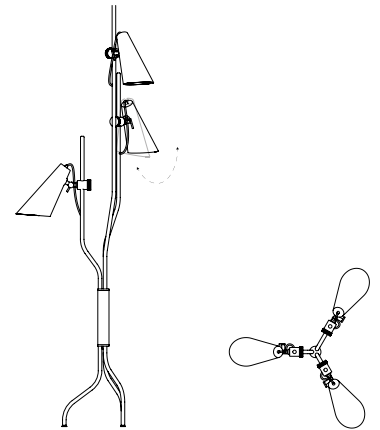

EVANS FLOOR LAMP

SEE PRODUCT AT PAGE 104

DIMENSIONS

HEIGHT: 74" | 190 cm
DIAM.: 25.6" | 65 cm

WEIGHT

APPROX.: 8 kg | 17.6 lbs

STANDARD FINISHES

BODY: Gold Plated
SHADE: Black Matte and Gold Powder Paint (inside)
WIRE: Red

BULBS

3 x E27 LED 4W Power, 3000K Colour Temperature Bulbs (included) (E26 for USA not included) max 40W per bulb

The light intensity of the lamps can be dimmed | The standard color of the switches can be black or white

HANNA FLOOR LAMP

SEE PRODUCT AT PAGE 105

DIMENSIONS

HEIGHT: 66.9" | 170 cm
DIAM.: 31.5" | 80 cm

WEIGHT

APPROX.: 34 kg | 75 lbs

STANDARD FINISHES

BODY: Gold Plated
SHADE: Gold Plated and White Matte
BASE: Estremoz Marble

BULBS

5 x E27 LED 4W Power, 3000K Colour Temperature Bulbs (included) (E12 for USA not included) max 40W per bulb