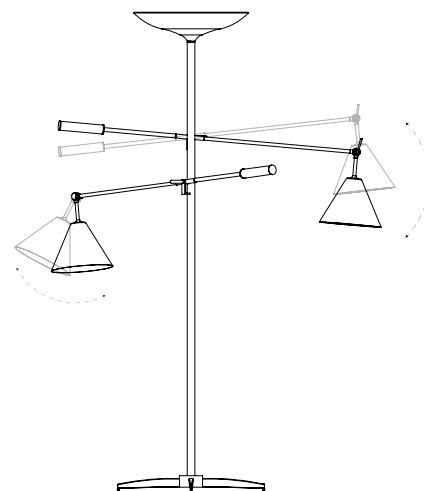

TORCHIERE FLOOR LAMP

SEE PRODUCT AT PAGE 120

DIMENSIONS

HEIGHT: 66.9" | 170 cm

DIAM.: 55.1" | 140 cm

WEIGHT

APPROX.: 17 kg | 37 lbs

STANDARD FINISHES

BODY: Gold Plated

SHADE: Black Matte (outside), Gold Powder Paint (inside)

BULBS

3 x E27 LED 4W Power, 3000K Colour Temperature Bulbs (included) (for USA not included) max 40W per bulb

TURNER FLOOR LAMP

SEE PRODUCT AT PAGE 121

DIMENSIONS

HEIGHT: 66.9" | 170 cm

DIAM.: 19.7" | 50 cm

WEIGHT

APPROX.: 23 kg | 50 lbs

STANDARD FINISHES

BODY: Gold Plated

SHADE: White Matte and Gold Powder Paint (Inside)

BASE: White Glossy

BULBS

4 x G9 LED 4W Power, 3000K Colour Temperature Bulbs (included) (for USA not included) max 40W per bulb