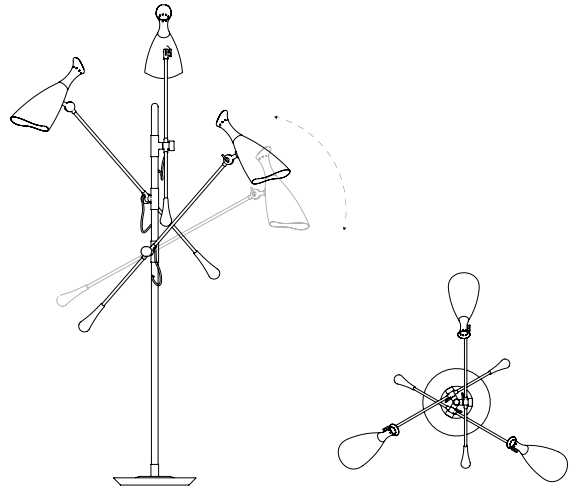

DIANA FLOOR LAMP

SEE PRODUCT AT PAGE 99

DIMENSIONS

HEIGHT: 90.5" | 230 cm
WIDTH: 51.2" | 130 cm
LENGTH: 59" | 150 cm

WEIGHT

APPROX.: 45 kg | 39.7 lbs

STANDARD FINISHES

BODY: Nickel Plated
SHADE: Glossy White and White Matte (inside)

BULBS

1 x E27 LED 4W Power, 3000K Colour Temperature Bulb (included) (E26 for USA not included) max 40W per bulb

The light intensity of the lamps can be dimmed | The standard color of the switches can be black or white

DUKE FLOOR LAMP

SEE PRODUCT AT PAGE 101

DIMENSIONS

HEIGHT: 63.7" | 162 cm
BASE DIAM.: 13.7" | 35 cm

WEIGHT

APPROX.: 18 kg | 39.68 lbs

STANDARD FINISHES

BODY: Black Matte and Gold Plated
SHADE: Black Matte, Brushed Brass and White Matte (inside)
Details: Gold Plated
WIRE: Red

BULBS

9x G9 LED 4W Power, 3000K Colour Temperature Bulbs (included) (for USA not included) max 40W per bulb

DUKE 5 FLOOR LAMP

SEE PRODUCT AT PAGE 103

DIMENSIONS

HEIGHT: 77.1" | 196 cm
WIDTH: 49.2" | 125 cm
LENGTH: 46.0" | 117 cm

WEIGHT

APPROX.: 22 kg | 48.50 lbs

STANDARD FINISHES

BODY: Black Matte and Gold Plated Brass
SHADE: Black Matte, Gold Plated Brass (outside), White Matte (inside)
WIRE: White

BULBS

15 x G9 LED 4W Power, 3000K Colour Temperature Bulbs (included) max 40W per bulb (for USA not included)

MAKE IT YOUR OWN - CUSTOMIZE YOUR FAVORITE LIGHTING DESIGN
See our materials & finishes at page 154