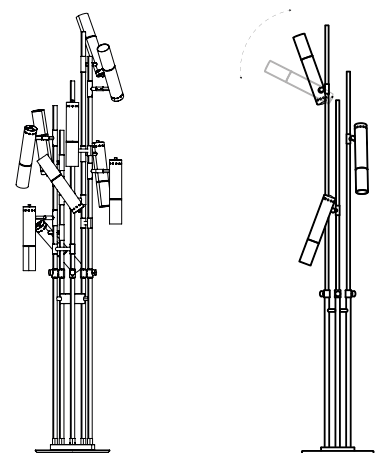

The light intensity of the lamps can be dimmed | The standard color of the switches can be black or white

MAKE IT YOUR OWN - CUSTOMIZE YOUR FAVORITE LIGHTING DESIGN
See our materials & finishes at page 154