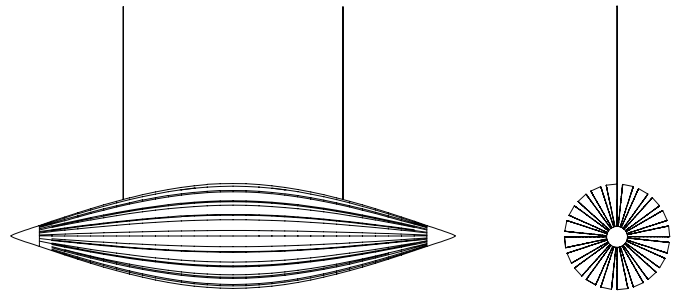

BULBS

8 x G9 LED bulbs, 4W Power, 3000K Colour Temperature,
(bulbs not included for North America)