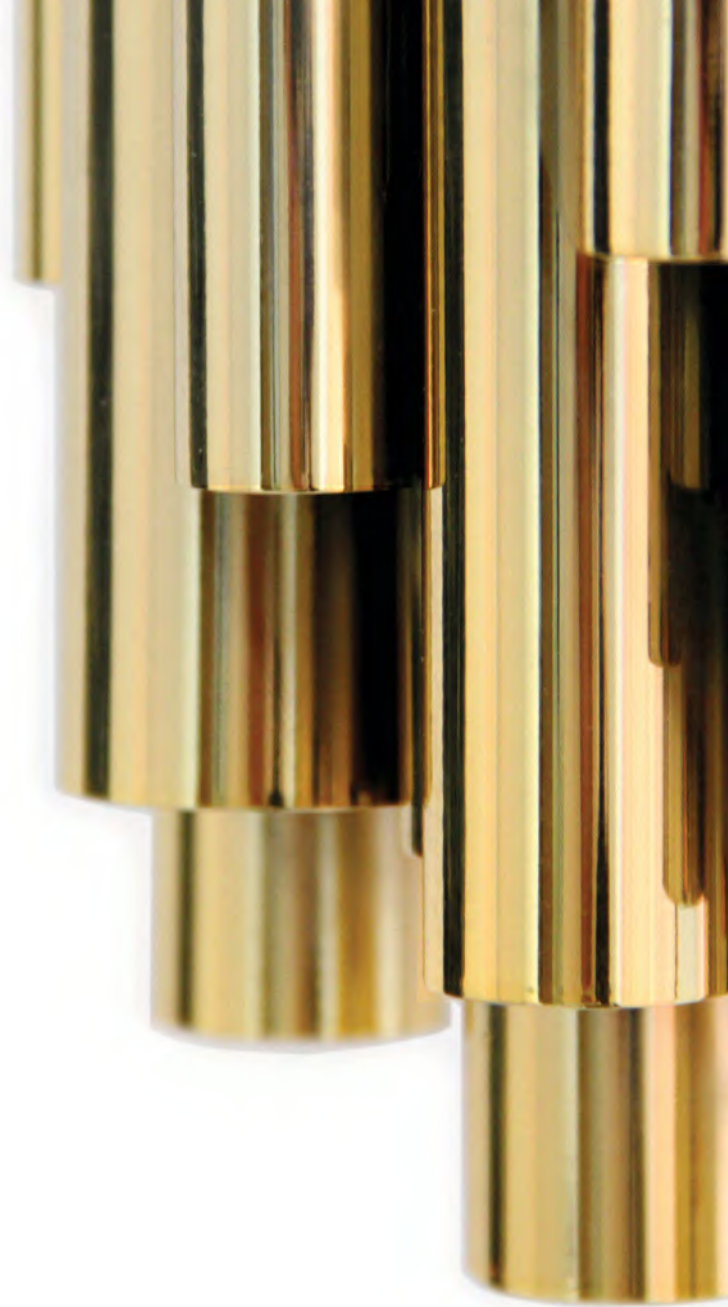

DIMENSIONS

Height: 20" | 51 cm
Width: 18.7" | 47.5 cm
Length: 12.6" | 32 cm

WEIGHT

Approx.: 4,3 kg | 9.5 lbs

BULBS:

7 x G9 LED 4W | 3000K Bulbs (included) (for USA not included)

CONTRACT
COLLECTION

BRUBECK | WALL