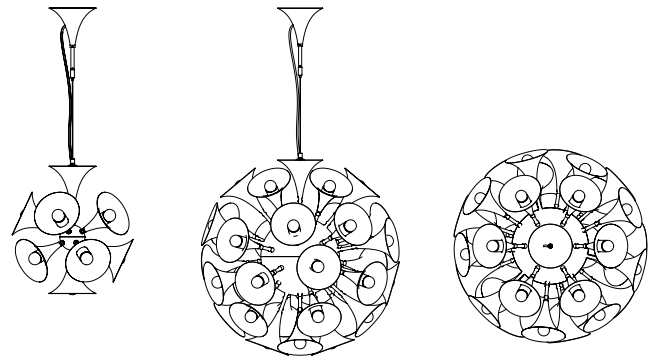

BOTTI PENDANT SUSPENSION LAMP

SEE PRODUCT AT PAGE 24

DIMENSIONS

HEIGHT: 15.4" | 39 cm

DIAM.: 16.9" | 43 cm

CORD HEIGHT: 39.4" | 100 cm

WEIGHT

APPROX.: 2.5 kg | 7.7 lbs

STANDARD FINISHES

BODY: Copper Plated

BULBS

11 x E27 LED 4W Power, 3000K Colour Temperature Bulbs (included)
(E12 for USA not included) max 40W per bulb