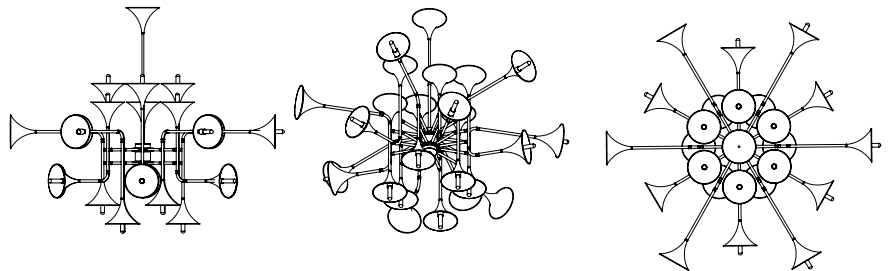

BULBS

11 x E27 Tubular Filament Bulbs (included)
(E12 for USA not included)

BOTTI DIAMOND SUSPENSION LAMP

SEE PRODUCT AT PAGE 22

DIMENSIONS

WIDTH: 43.3" | 110 cm
HEIGHT: 27.5" | 70 cm
DEPTH: 43.3" | 110 cm

WEIGHT

APPROX.: 13 kg | 28.7 lbs

STANDARD FINISHES

BODY: Brass
SHADE: Brass