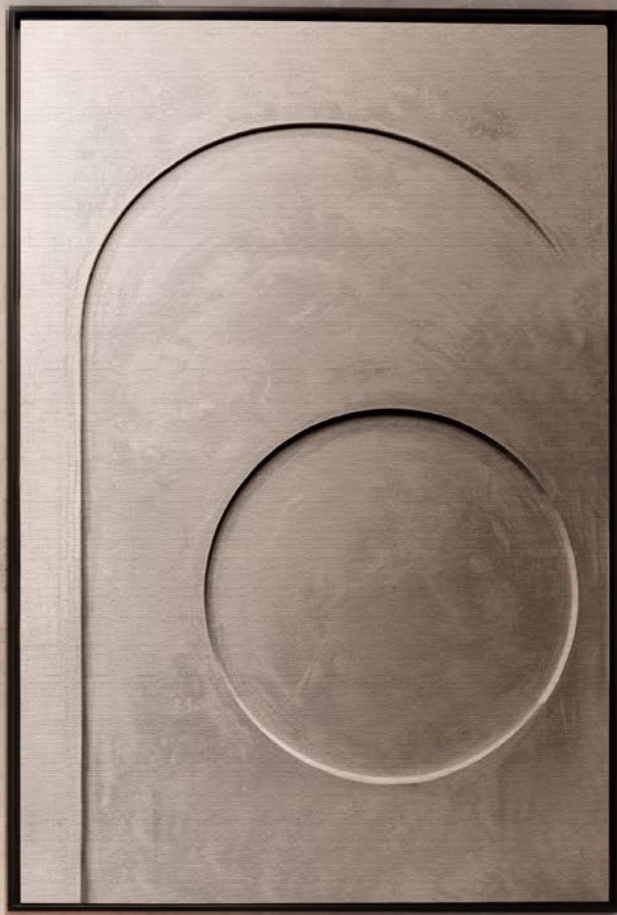

01. CAFFE LATTE
PRODUCTS

02. PARTNERSHIP
PRODUCTS

LATTE SIDEBOARD

With strong lines and a firm personality, Latte sideboard is the perfect piece to complete a simple and contemporary design. Versatile, functional and smooth, Latte is lacquered in high gloss cream and gently lies in black matte feet. This charming sideboard brings instant character and hygge to a minimalist design.

PRODUCT DETAILS

W 202 cm | 79.5 in ; H 78 cm | 30.7 in ; D 50 cm | 19.7 in
MATERIALS & FINISHES: Cream gloss lacquered MDF ; Bronze Glass
Bronze Matte Epoxy Iron

KAFE SIDEBOARD

The Kafe sideboard is a tribute to the rich coffee culture of Madagascar. Made from bronze mirror, stainless steel and the finest wood, Kafe promises to bring warmth and clean-lined minimalism to your living or dining room.

PRODUCT DETAILS

W 40 cm | 15.75 in ; H 80 cm | 31.45 in ; L 160 cm | 62.99 in

MATERIALS & FINISHES: Bronze Mirror, Stainless Steel and Oak leaf

LIBERICA CONSOLE

The harsh and strict lines from this console design contrast perfectly with the fluidity and sort of feminine touch of the mirror. Inspired by the *Coffea liberica* plant, the mirror takes an oval countour, resembling the delicate shape of the plant's leaf. The stainless steel with a bronze matte base, simulate the sturdy branches that can grow up to nine meters, holding in perfect harmony a refined marble top. A minimalist design that will not go unnoticed.