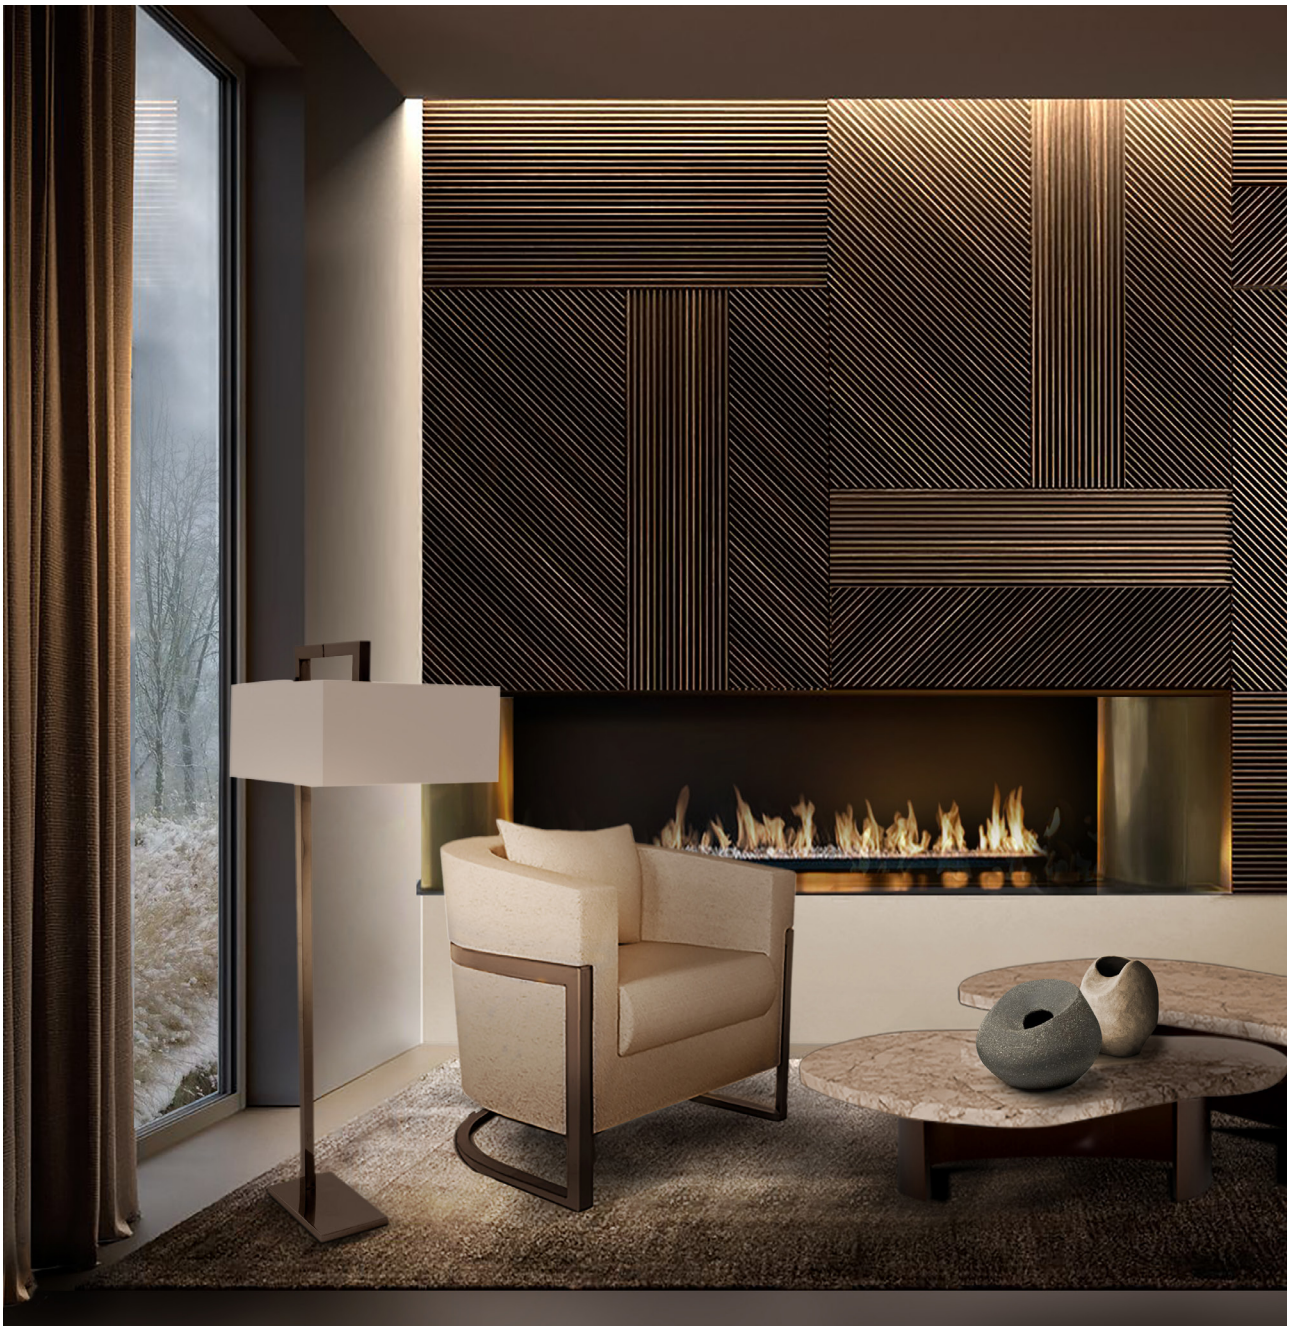

ESPRESSO FLOOR LAMP

The Espresso floor lamp, with an extremely minimal structure and a matching shade, is the perfect addition to your living room, entryway or reading corner. The shade, made of silk, creates a bold design that is sized to balance its architectural form. As you can see, Espresso is an homage to the simple pleasures of life.

PRODUCT DETAILS

W 45 cm | 17.7 in ; H 140 cm | 55.1 in ; L 45 cm | 17.7 in ; D 63 cm | 24.8 in

Floor lamp supported by a stainless steel structure